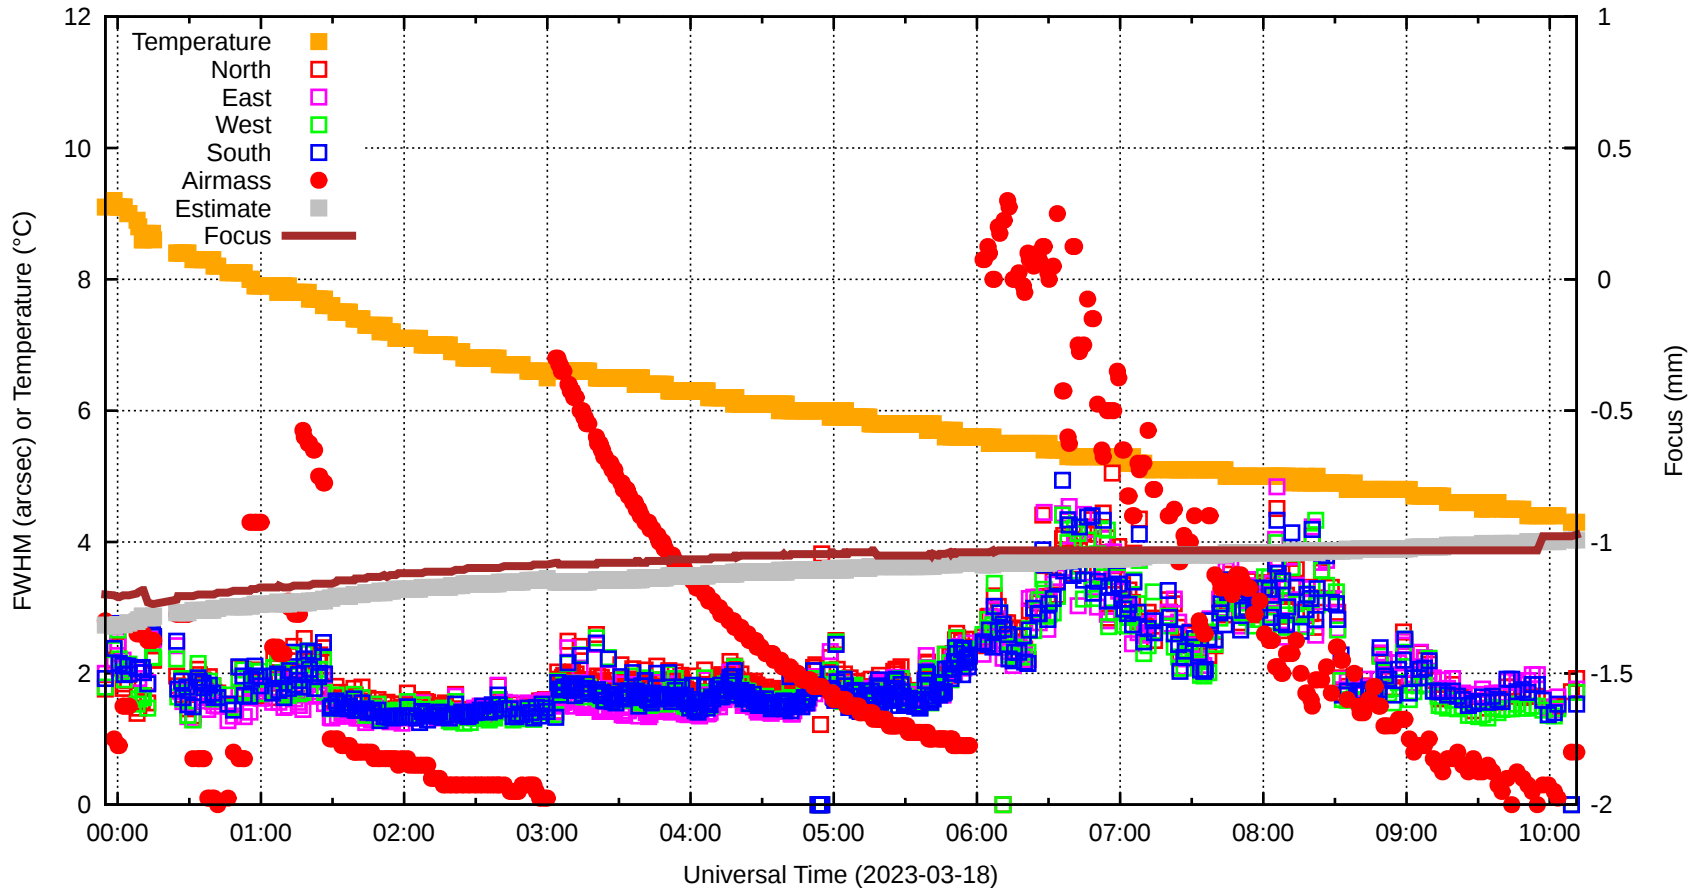

FFT (FWHM-FOCUS-TEMP) Monitoring

EST=-0.992 FOC=-0.972

0

0

0

0

0

0