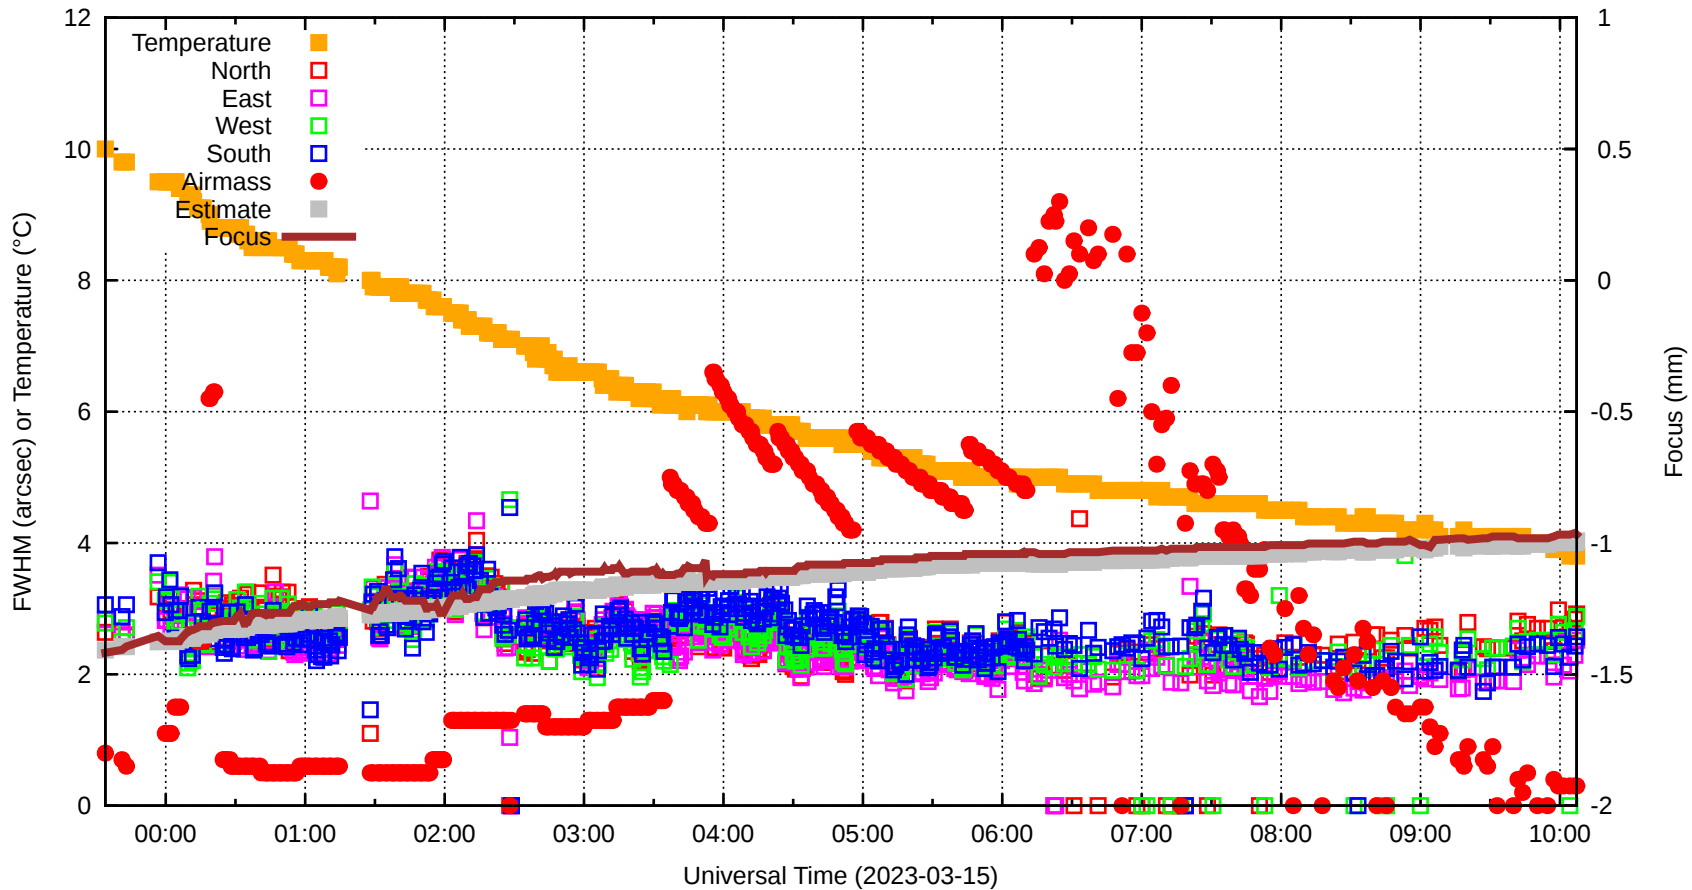

FFT (FWHM-FOCUS-TEMP) Monitoring

EST=-0.992 FOC=-0.968

0 0 0 0 0 0 0 0 0

0

0

0

0

0