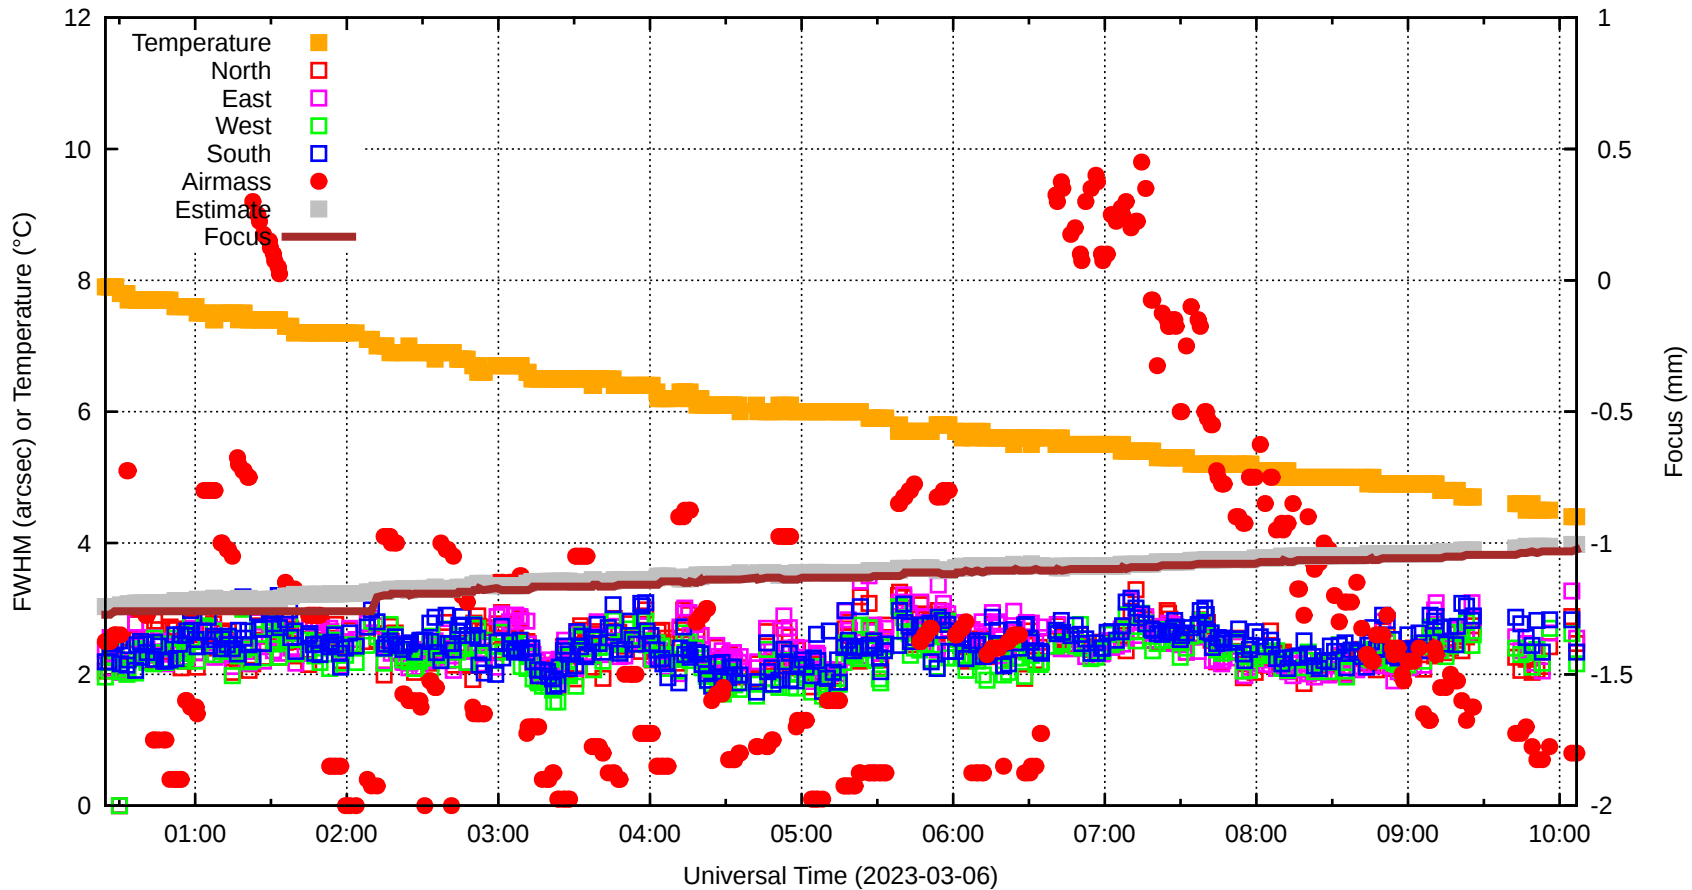

FFT (FWHM-FOCUS-TEMP) Monitoring

EST=-1.005 FOC=-1.025