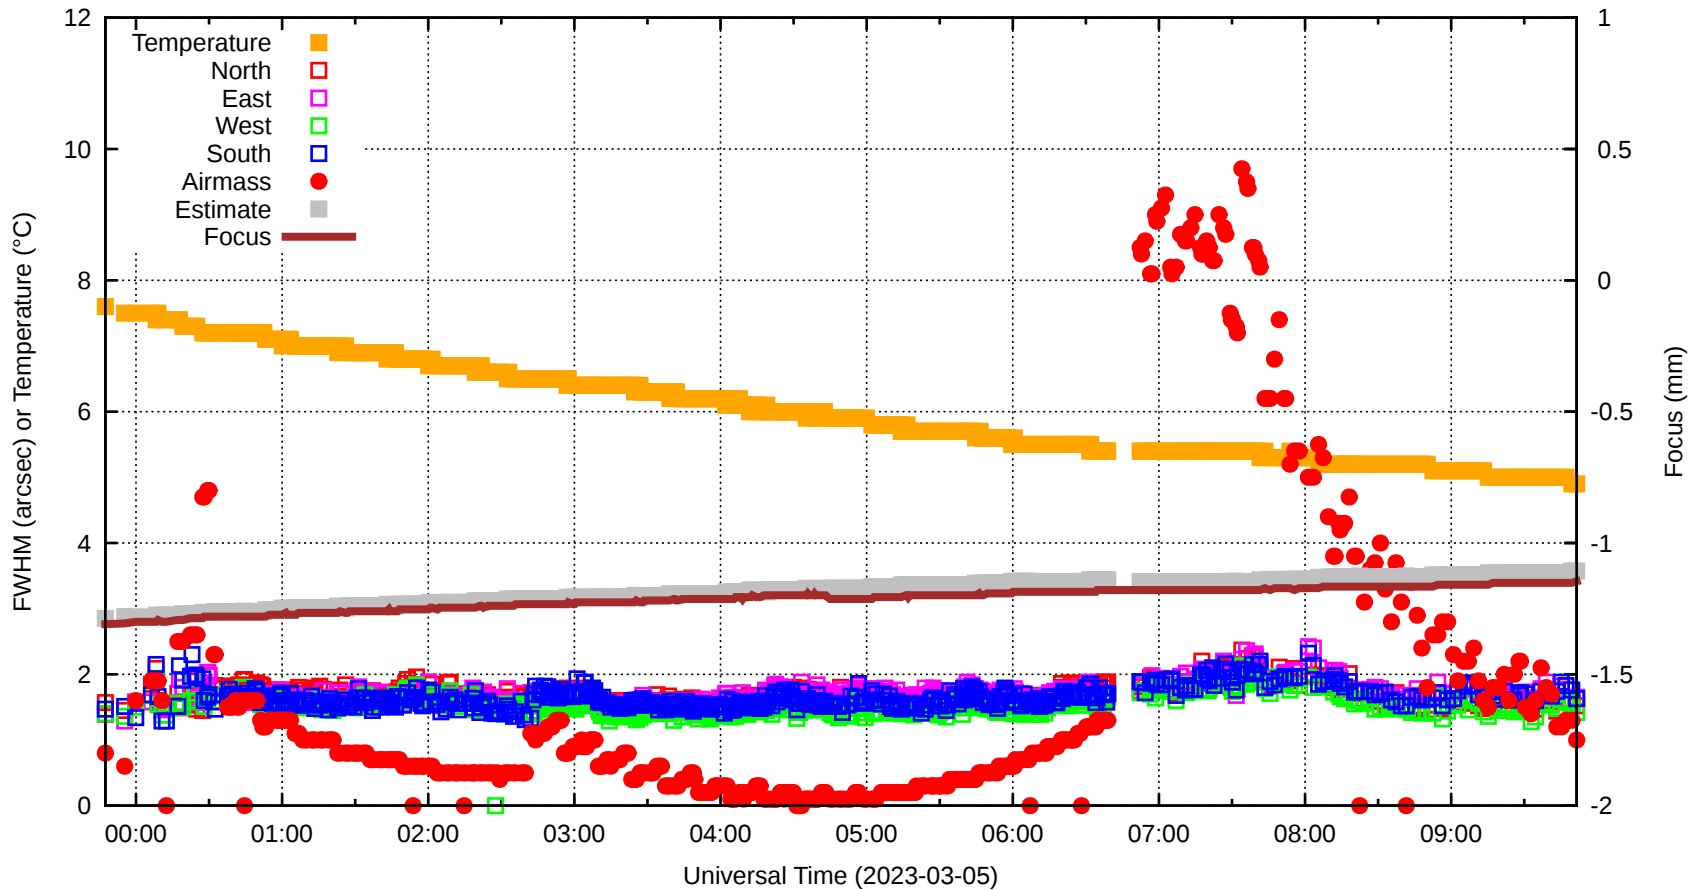

FFT (FWHM-FOCUS-TEMP) Monitoring

EST=-1.106 FOC=-1.146

0

0

0

0

0

0