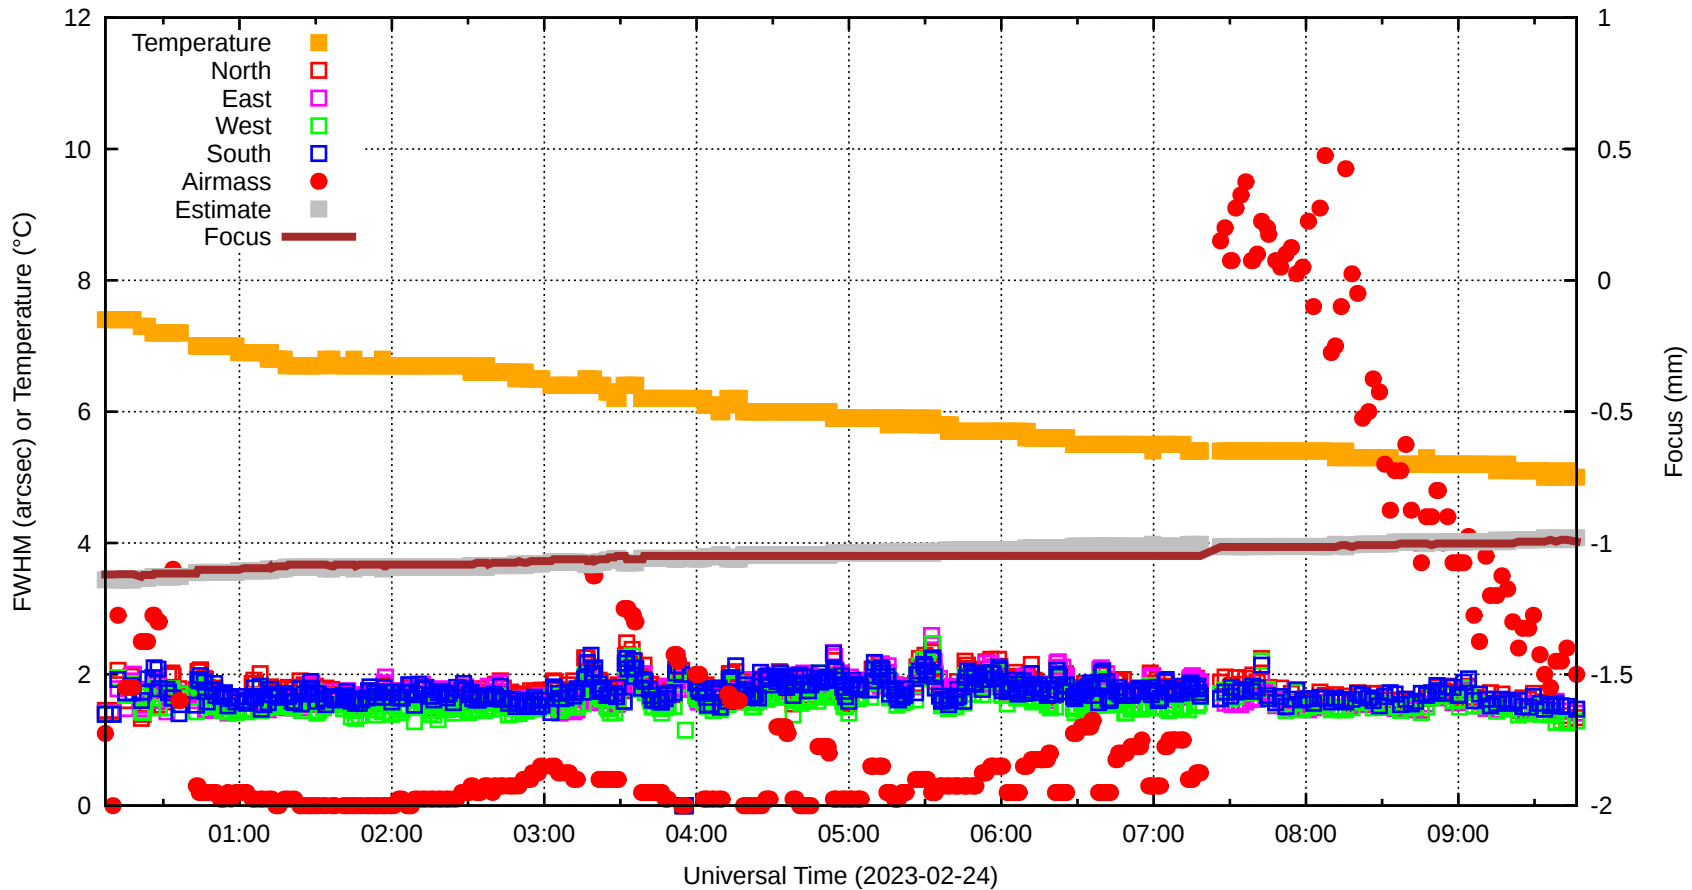

# FFT (FWHM-FOCUS-TEMP) Monitoring

EST=-0.978 FOC=-0.995

0 0 0 0 0 0 0 0 0

0

0

0

0

0