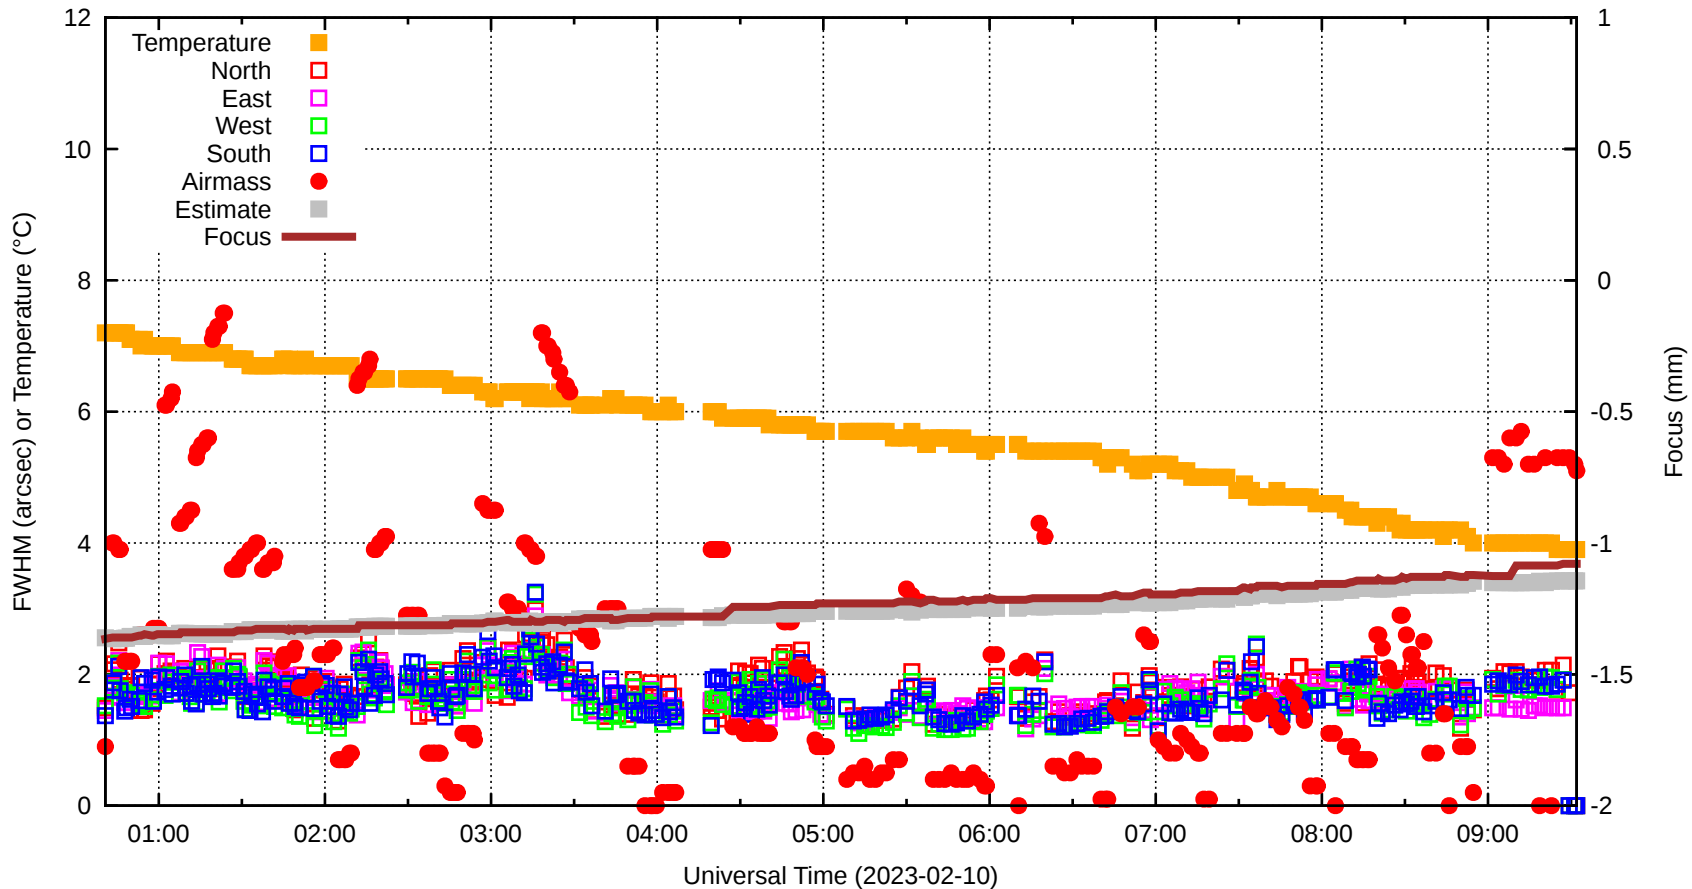

# FFT (FWHM-FOCUS-TEMP) Monitoring

EST=-1.139 FOC=-1.079

0

0

0

0

0

0