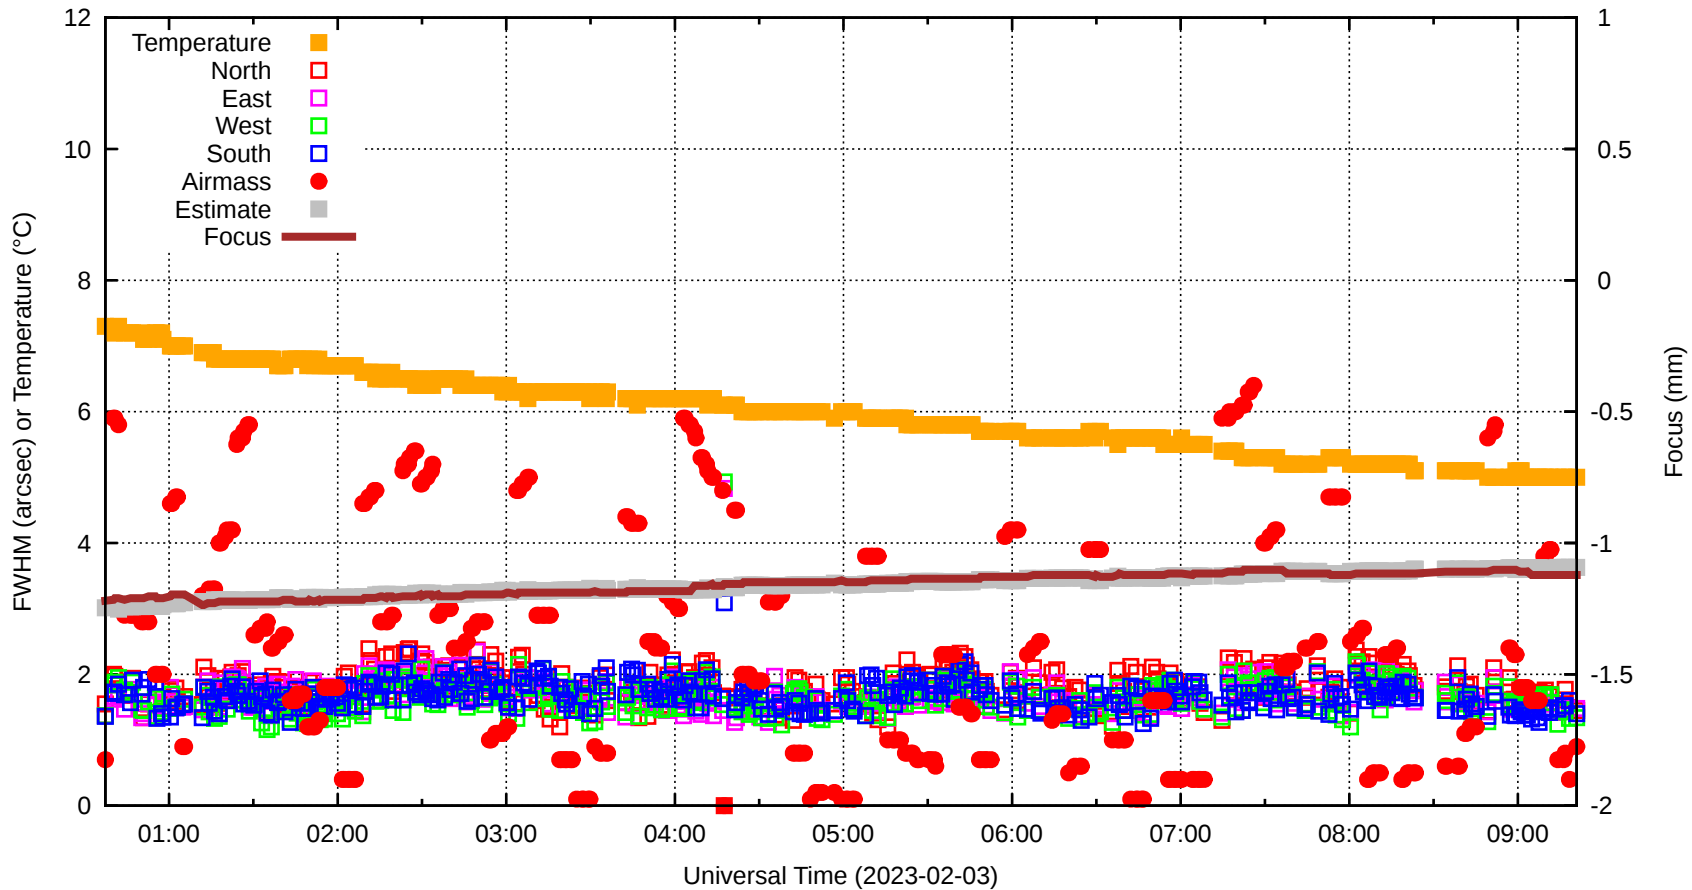

FFT (FWHM-FOCUS-TEMP) Monitoring

EST=-1.092 FOC=-1.122

0

0

0

0

0

0