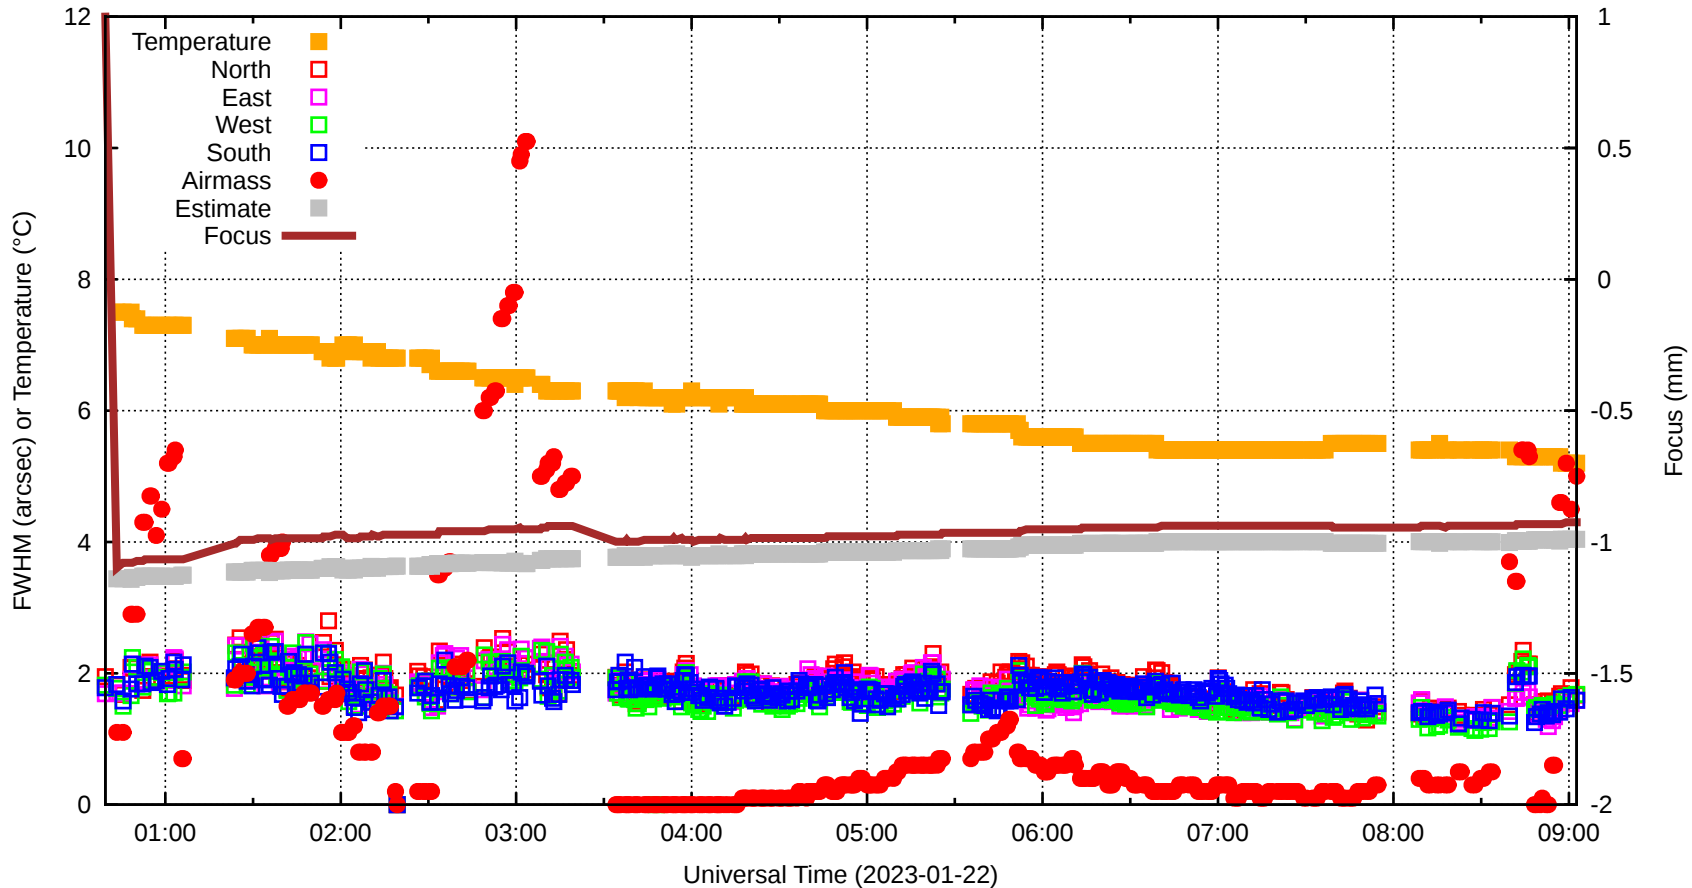

FFT (FWHM-FOCUS-TEMP) Monitoring

EST=-0.985 FOC=-0.925

0

0

0

0

0

0