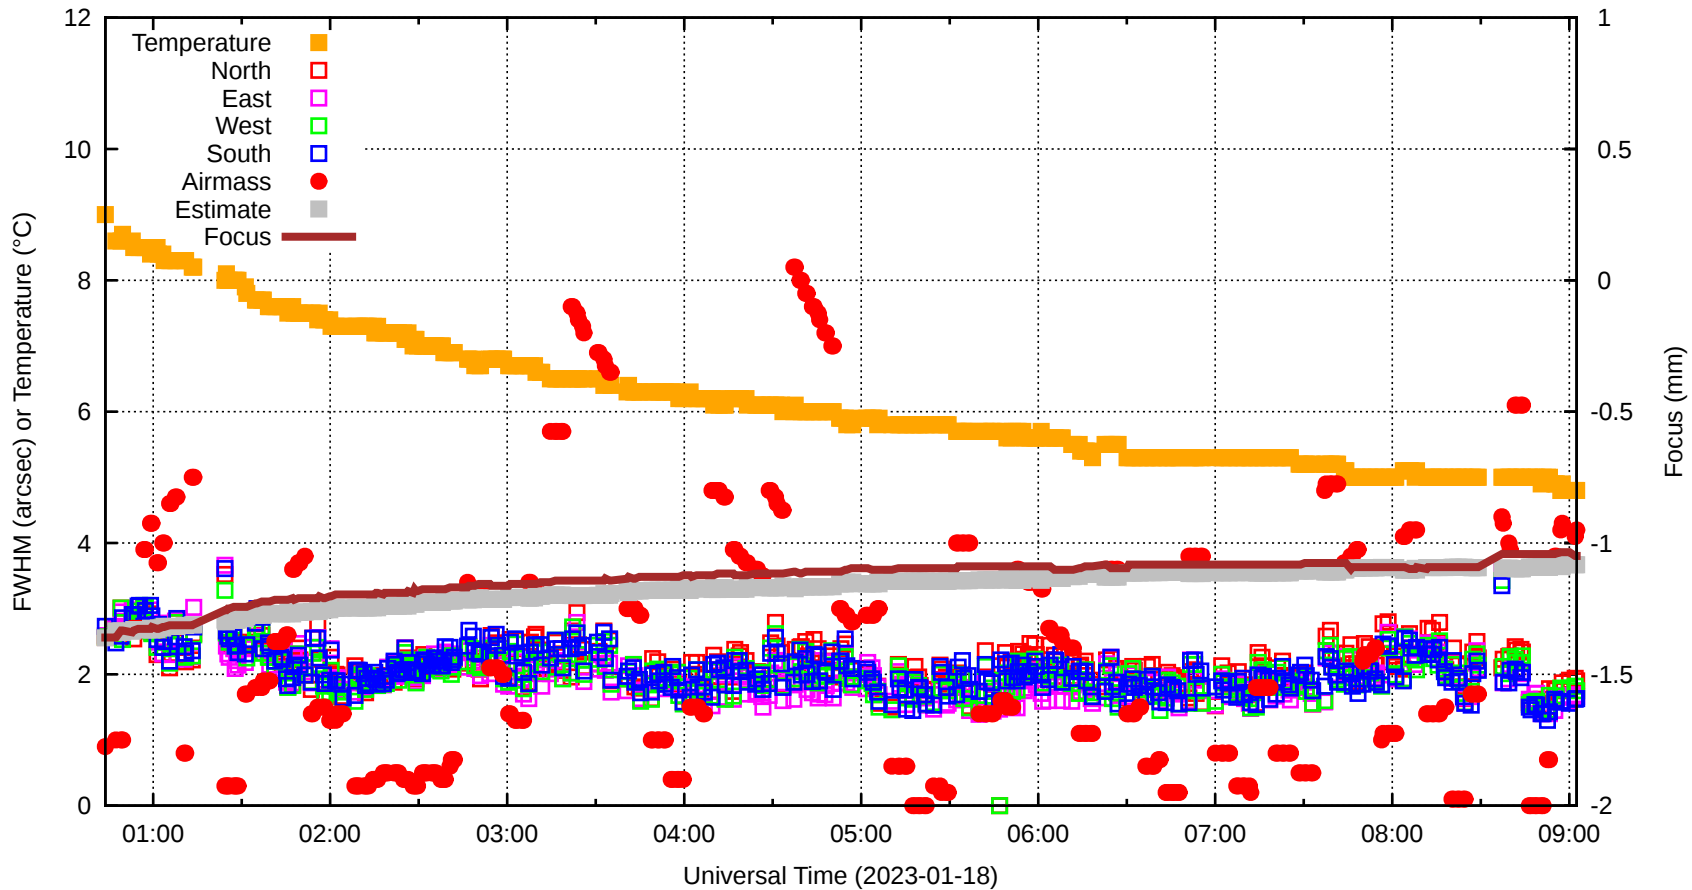

FFT (FWHM-FOCUS-TEMP) Monitoring

EST=-1.079 FOC=-1.049

0

0

0

0

0

0