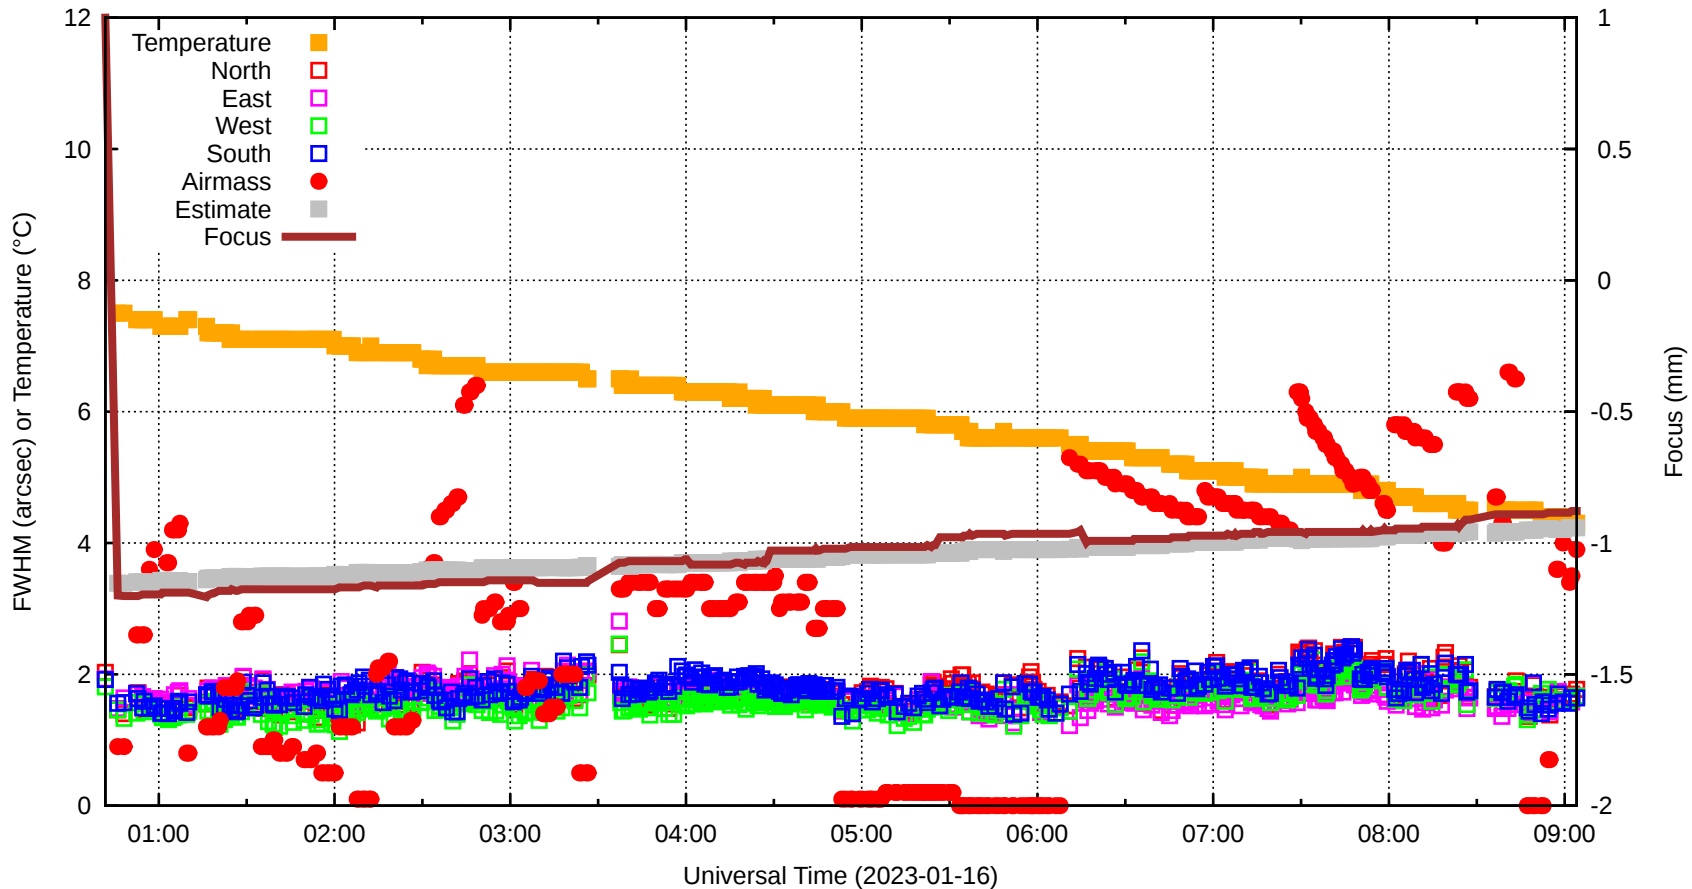

FFT (FWHM-FOCUS-TEMP) Monitoring

EST=-0.938 FOC=-0.878

0 0 0 0 0 0 0 0 0

0

0

0

0

0