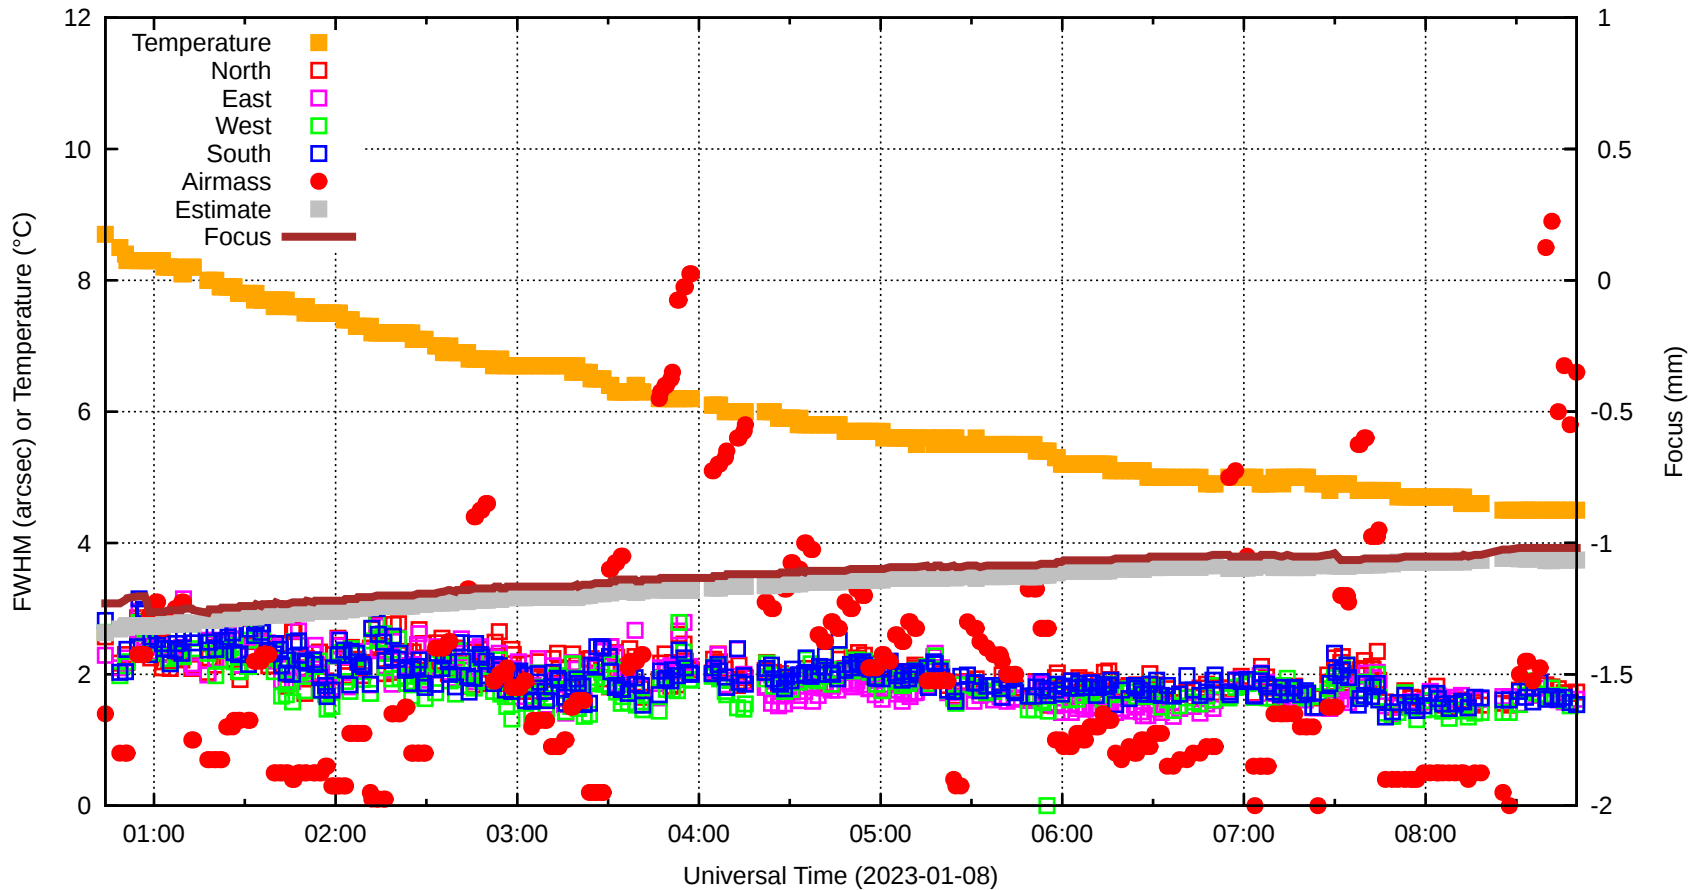

FFT (FWHM-FOCUS-TEMP) Monitoring

EST=-1.059 FOC=-1.019

0 0 0 0 0 0 0 0 0

0 0 0 0 0 0 0 0 0

0 0 0 0 0 0 0 0 0

0

0

0