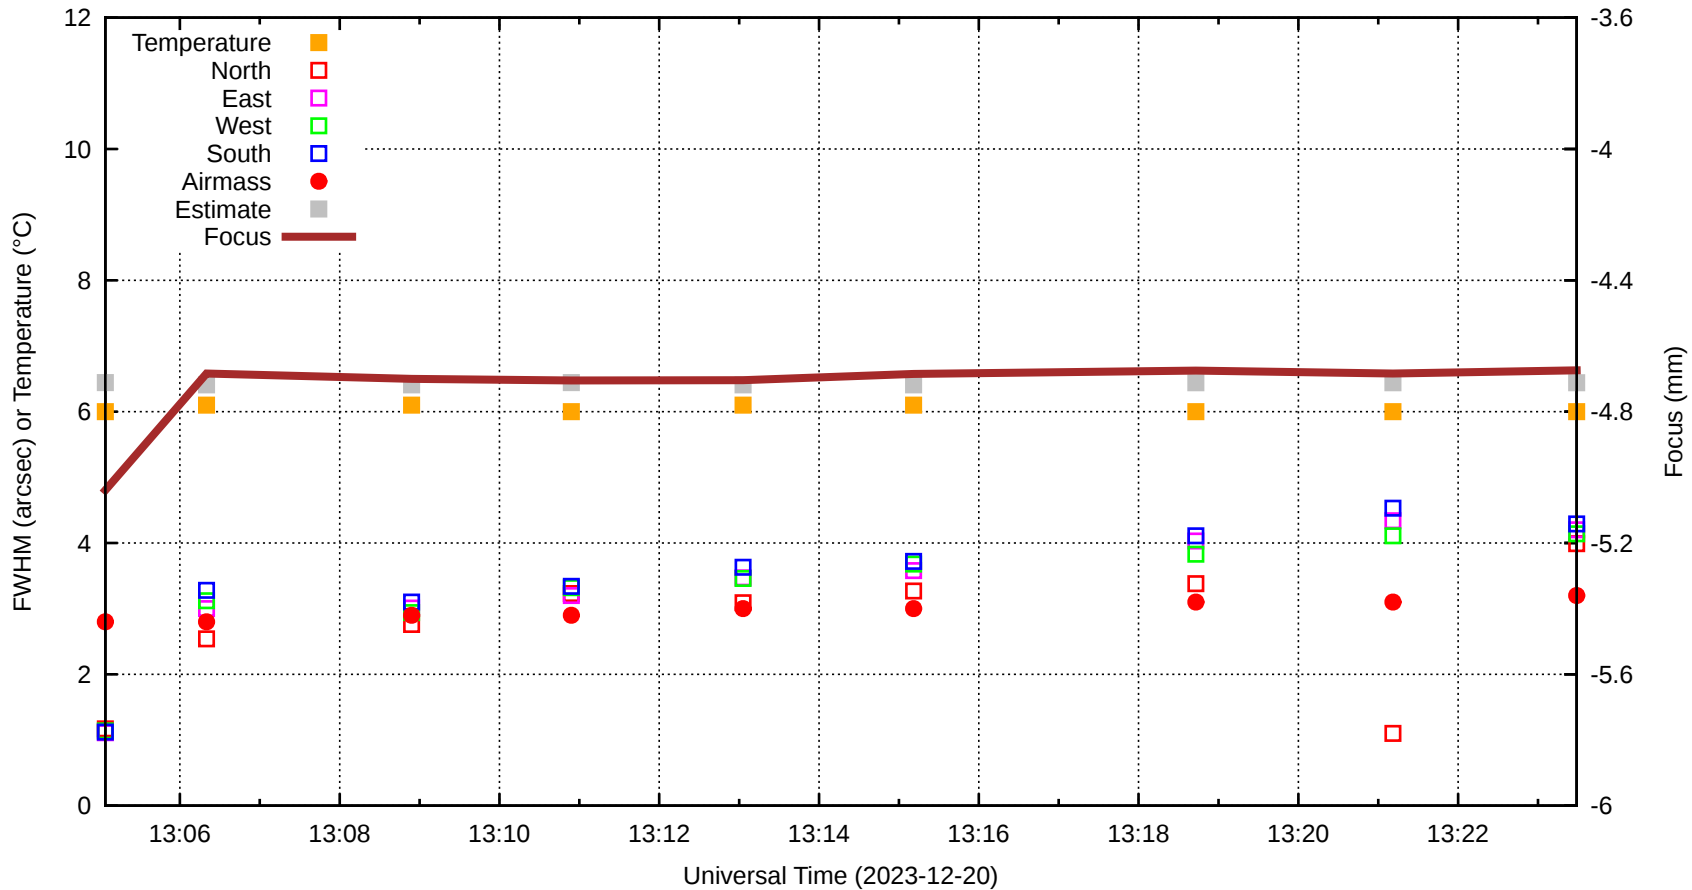

# FFT (FWHM-FOCUS-TEMP) Monitoring

EST=-4.709 FOC=-4.674

0 0 0 0 0 0 0 0 0

0 0 0 0 0 0 0 0 0

0 0 0 0 0 0 0 0 0

0 0 0 0 0 0 0 0 0

0

0