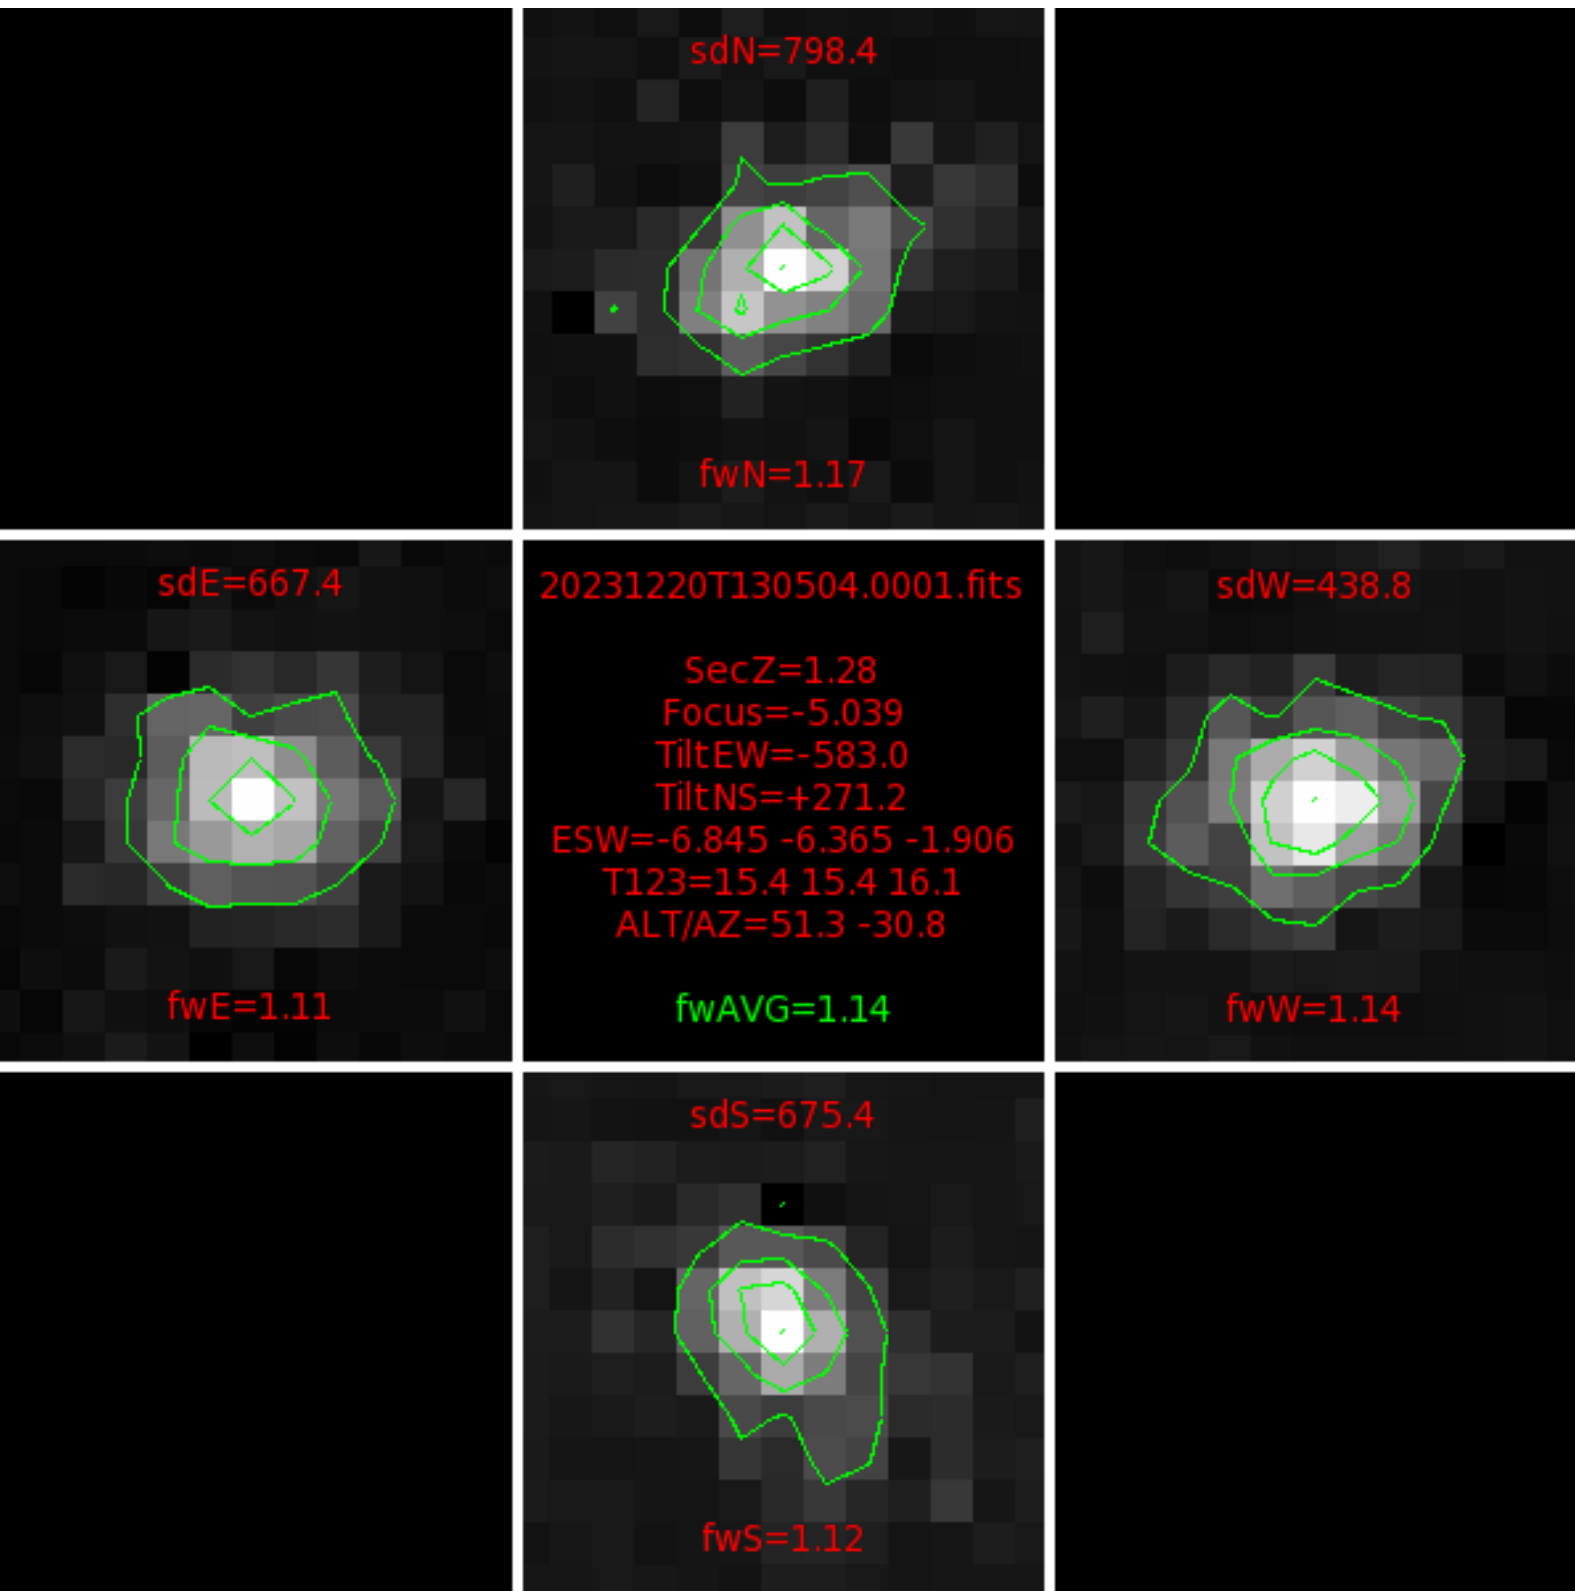

# FFT (FWHM-FOCUS-TEMP) Monitoring

EST=-4.709 FOC=-4.674

0 0 0 0 0 0 0 0 0

0 0 0 0 0 0 0 0 0

0 0 0 0 0 0 0 0 0

0 0 0 0 0 0 0 0 0

0

0