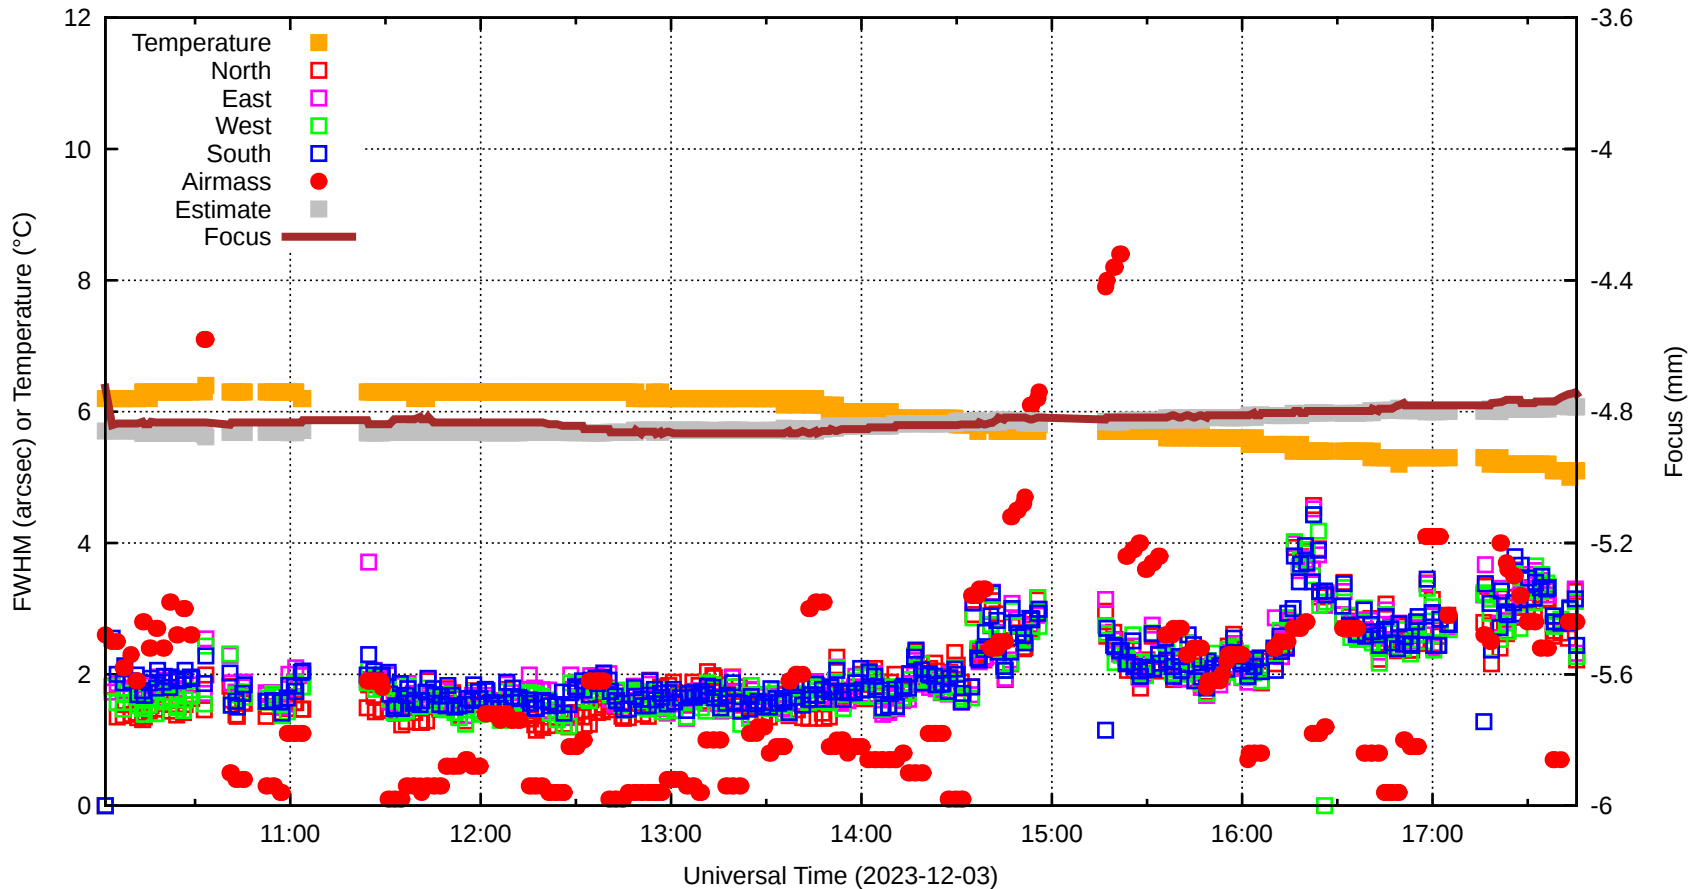

FFT (FWHM-FOCUS-TEMP) Monitoring

EST=-4.782 FOC=-4.747

sdN=0.0

fwN=0.00

sdE=0.0

20231203T100142.0001.fits

sdW=0.0

SecZ=1.26