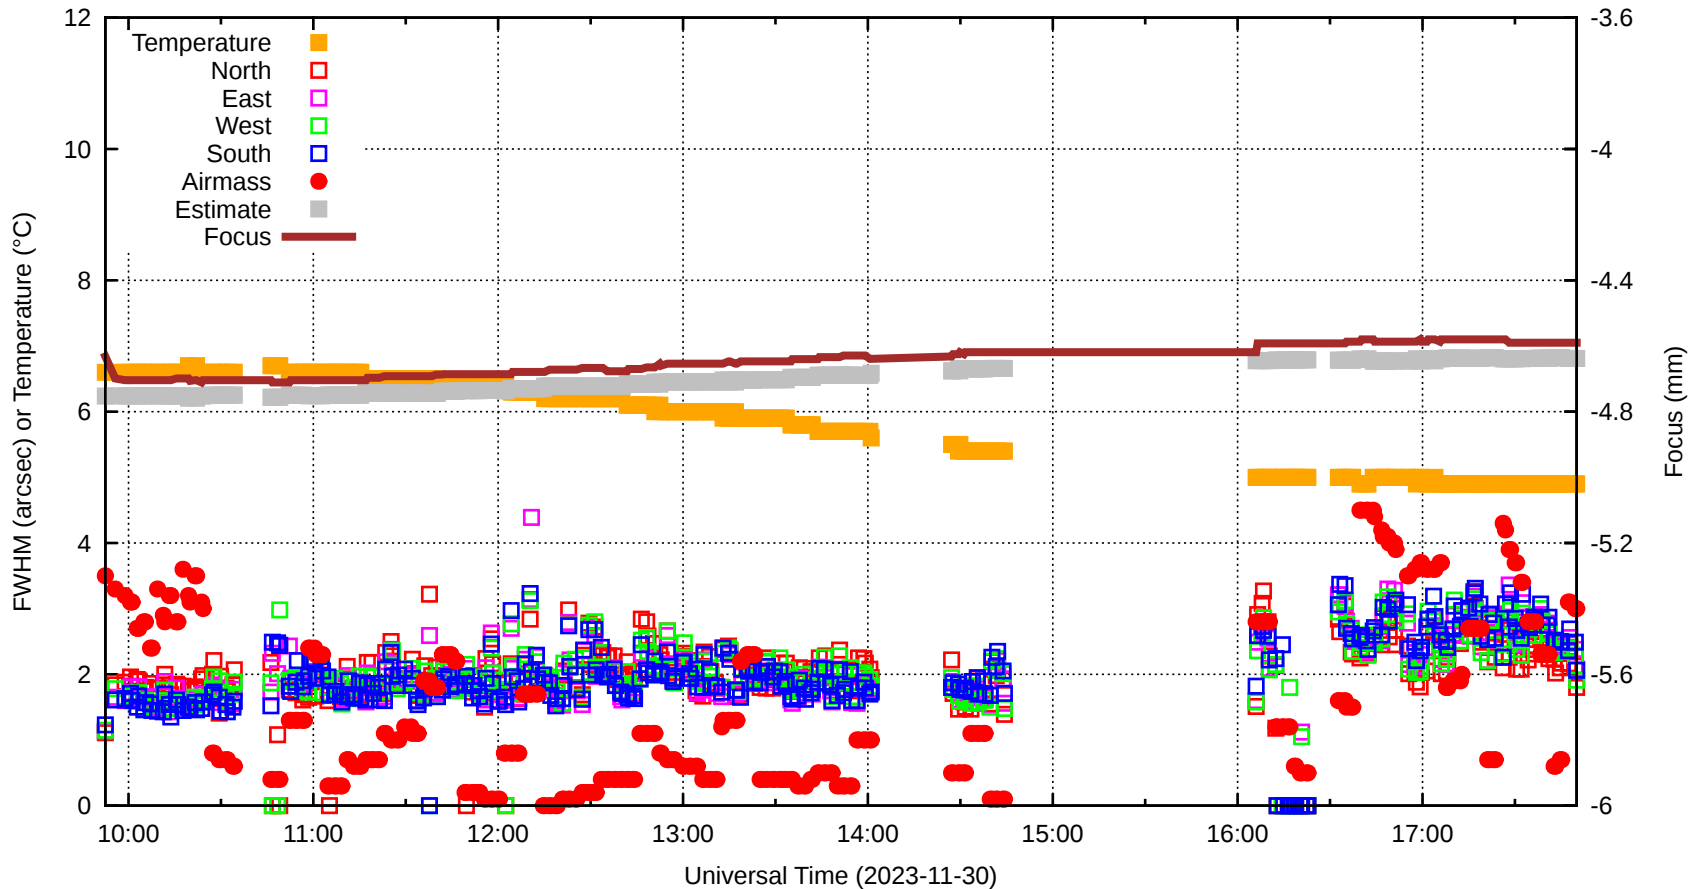

FFT (FWHM-FOCUS-TEMP) Monitoring

EST=-4.635 FOC=-4.590

0 0 0 0 0 0 0 0 0

0 0 0 0 0 0 0 0 0

0 0 0 0 0 0 0 0 0

0 0 0 0 0 0 0 0 0

0 0 0 0 0 0 0 0 0

0