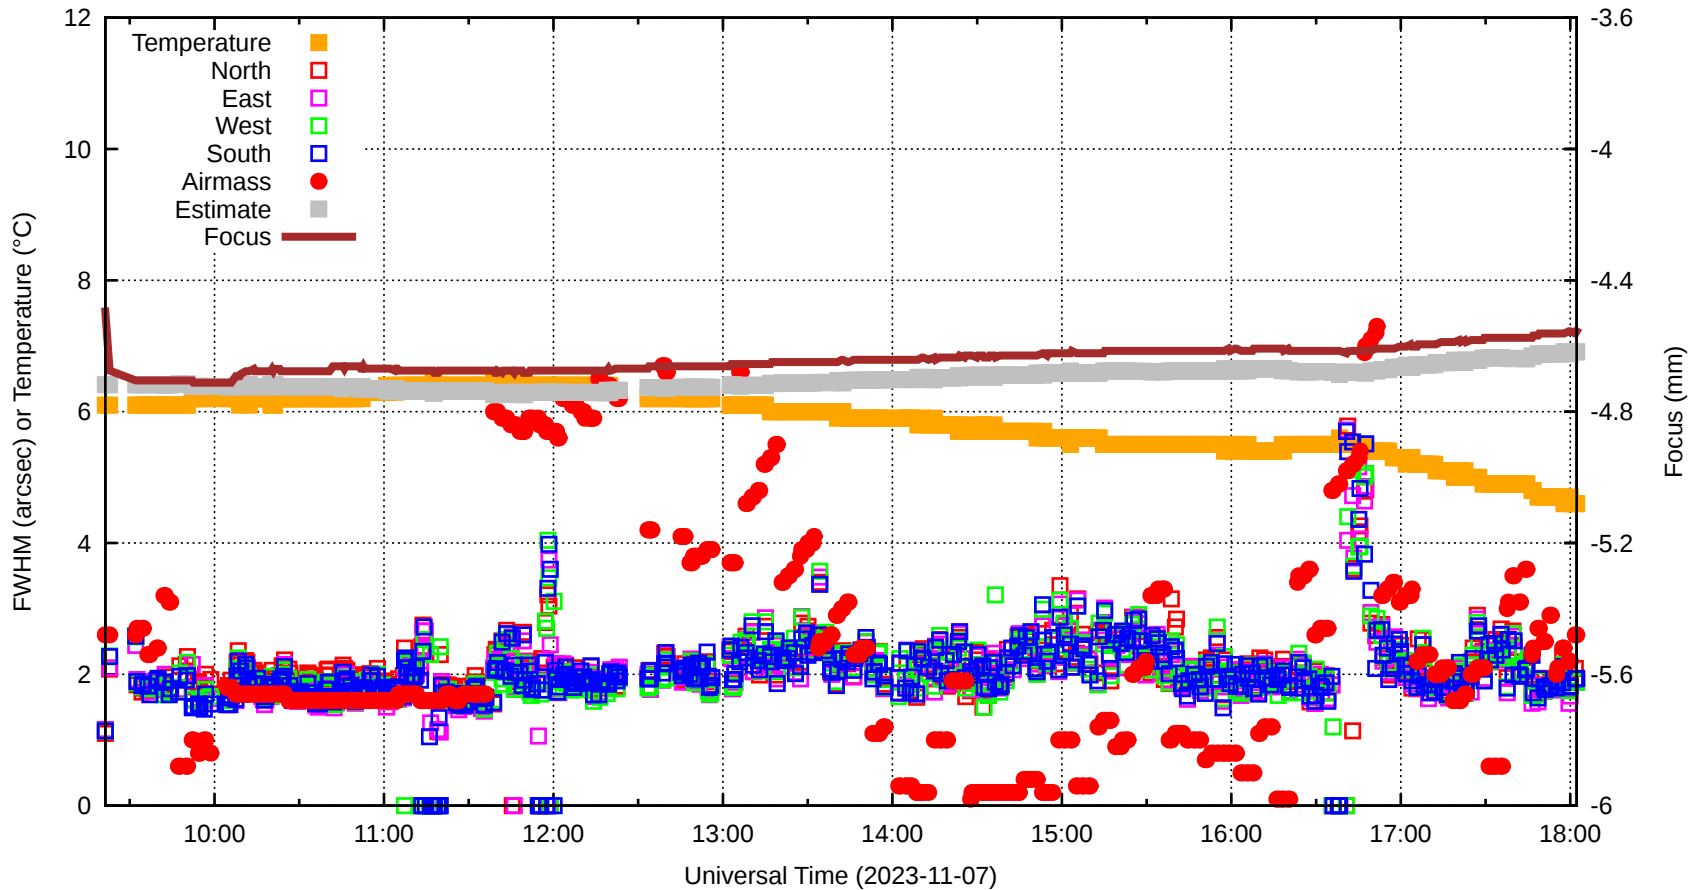

FFT (FWHM-FOCUS-TEMP) Monitoring

EST=-4.615 FOC=-4.555

0 0 0 0 0 0 0 0 0

0

0

0

0

0