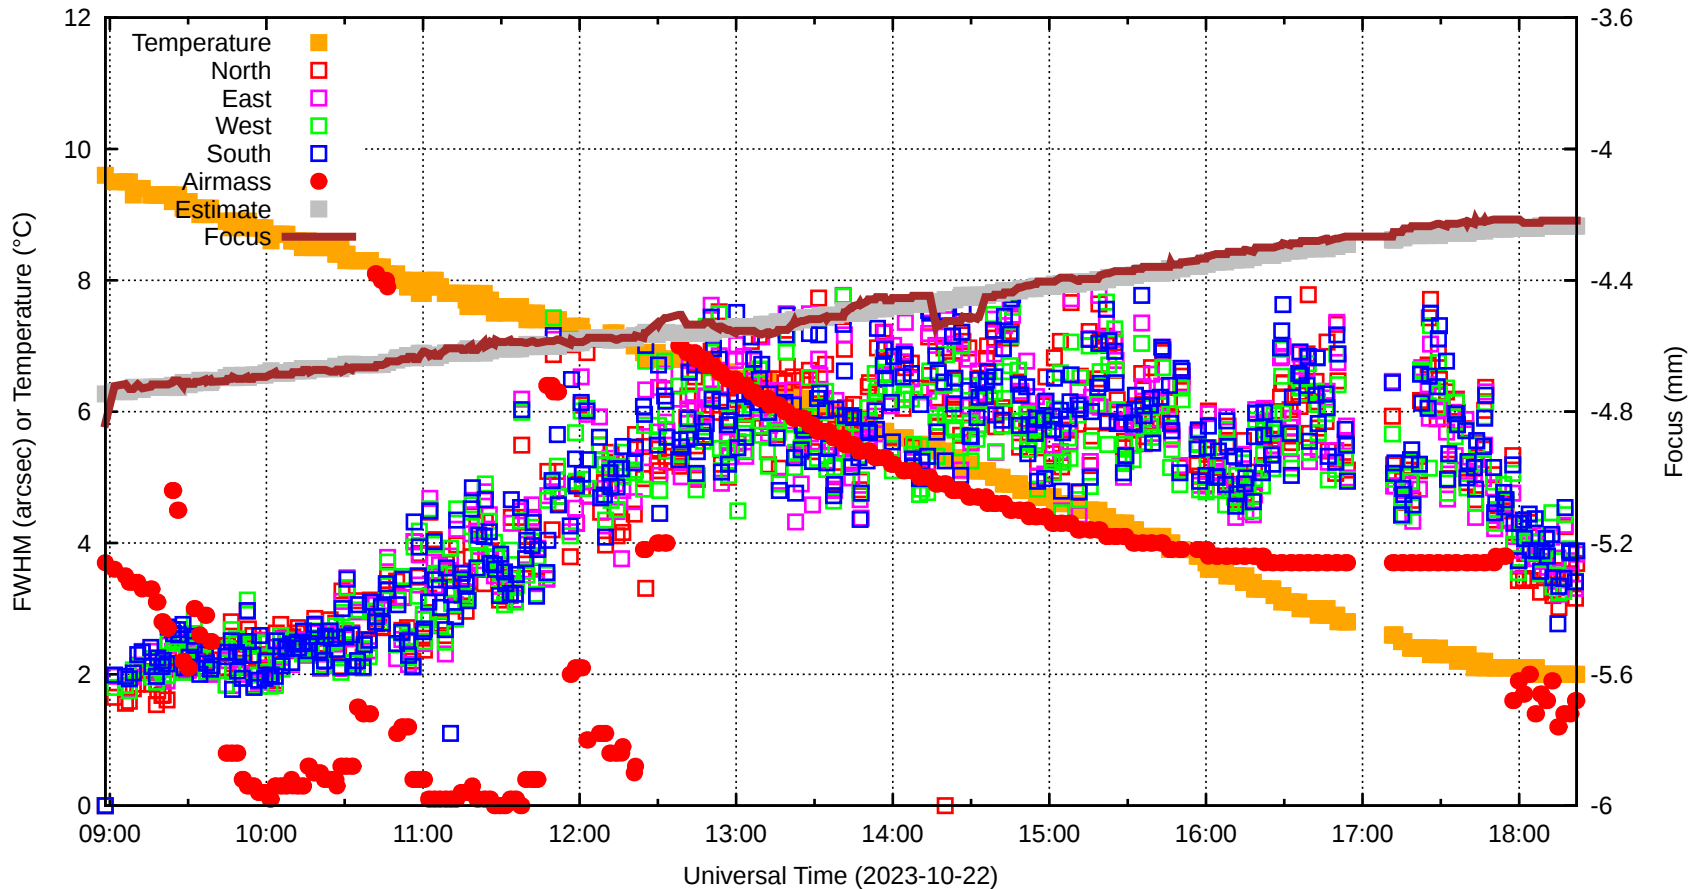

FFT (FWHM-FOCUS-TEMP) Monitoring

EST=-4.233 FOC=-4.218