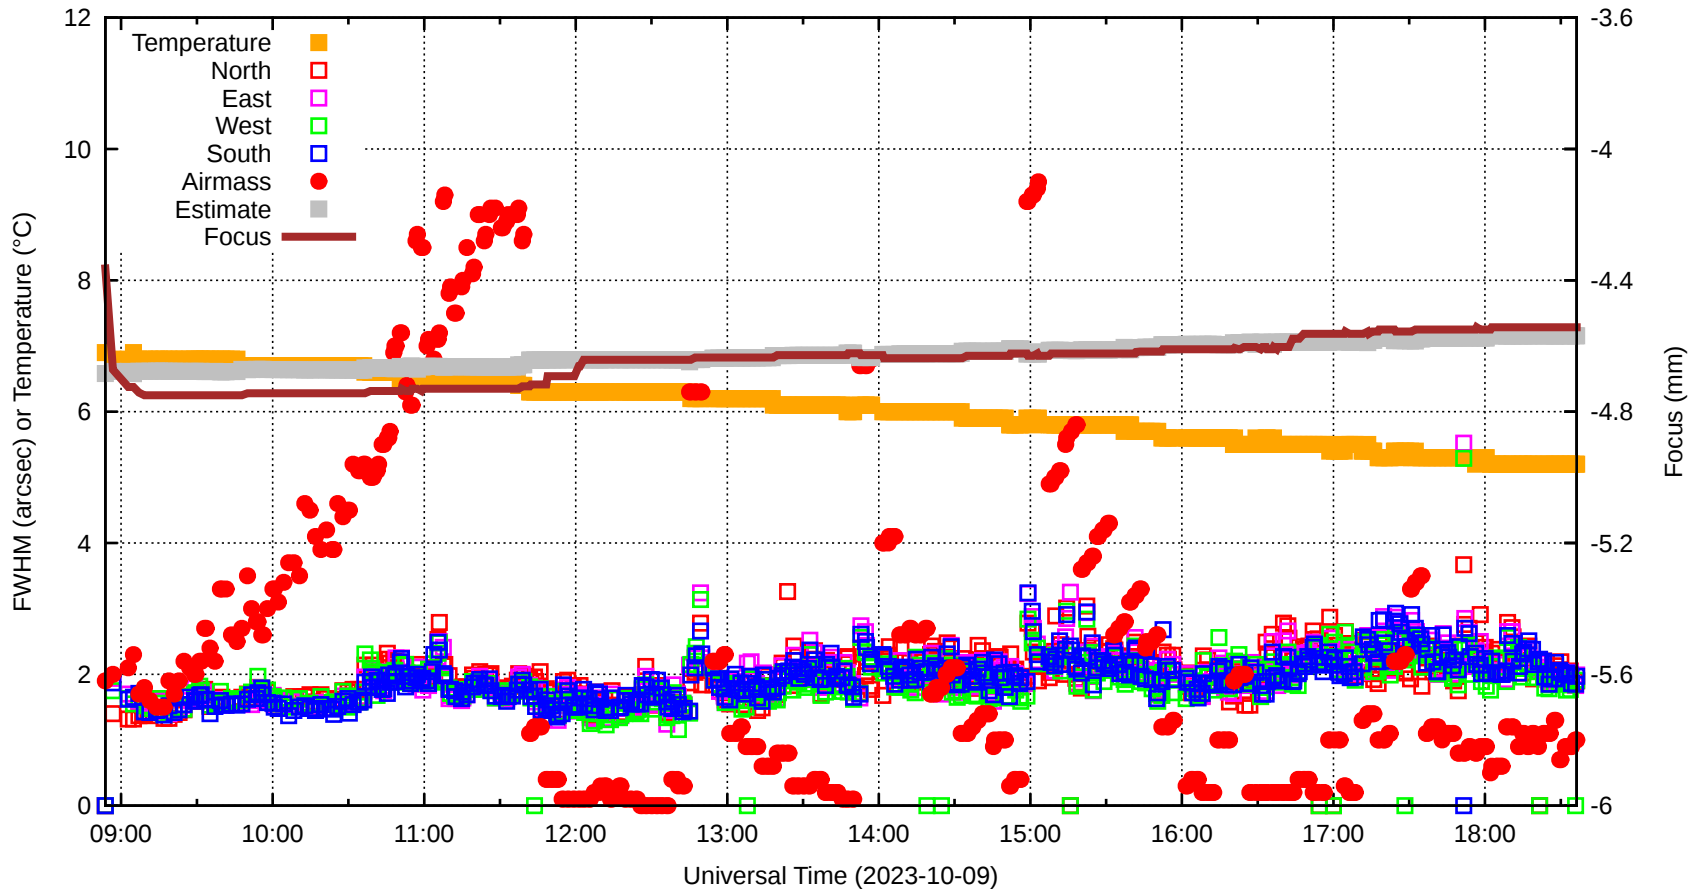

FFT (FWHM-FOCUS-TEMP) Monitoring

EST=-4.568 FOC=-4.543