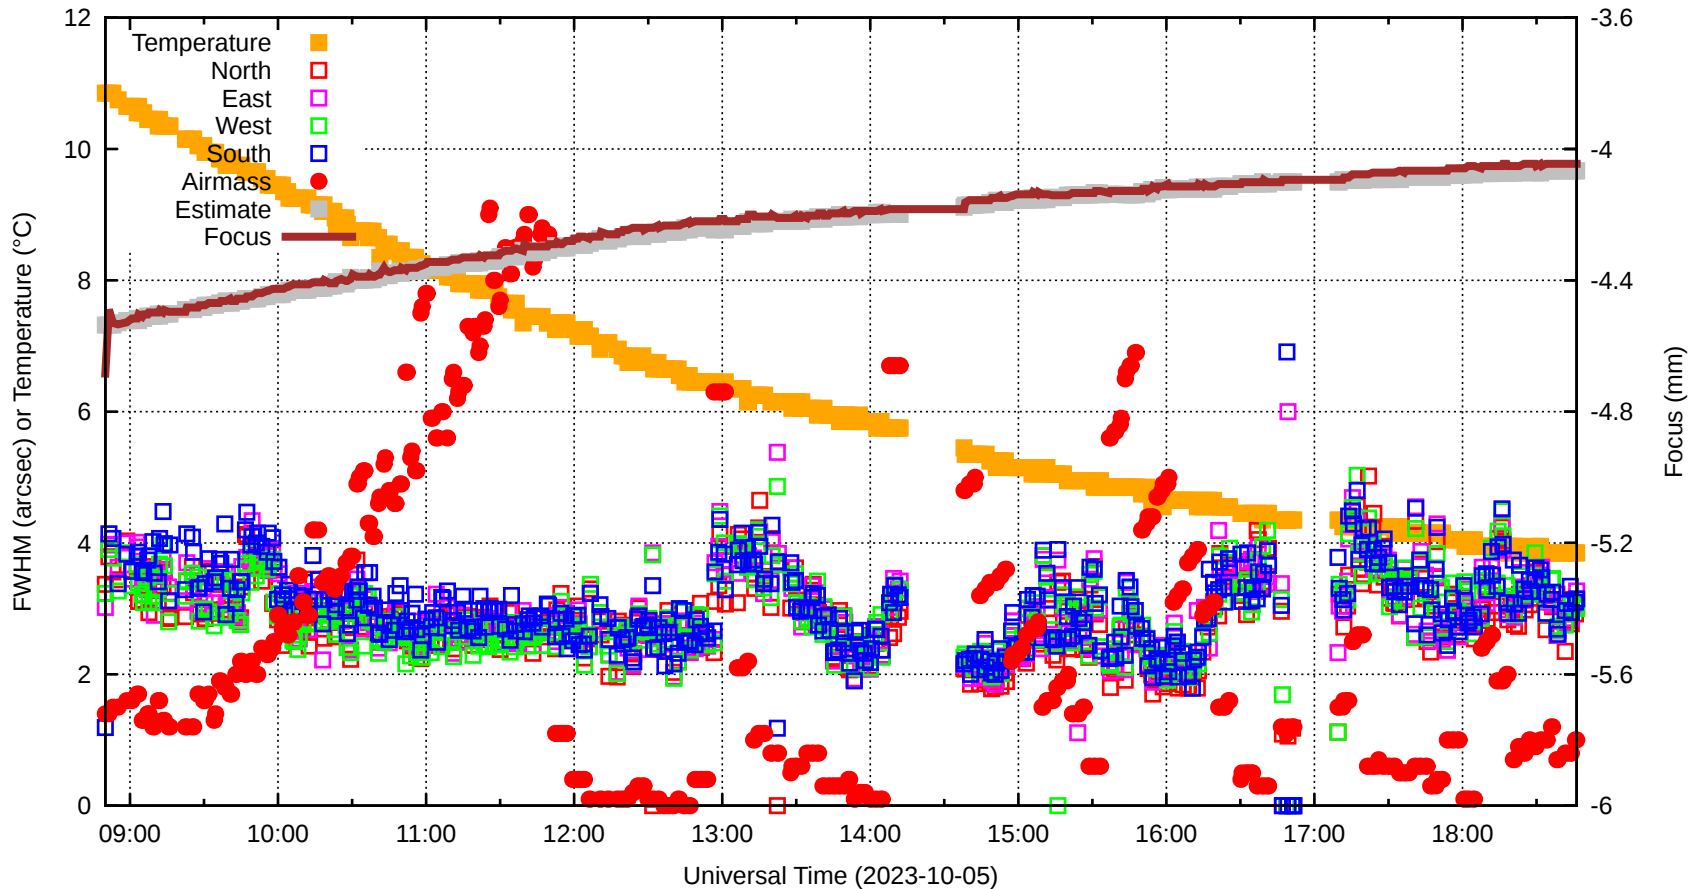

FFT (FWHM-FOCUS-TEMP) Monitoring

EST=-4.066 FOC=-4.045

0 0 0 0 0 0 0 0 0 0

0 0 0 0 0 0 0 0 0

0 0 0 0 0 0 0 0 0

0 0 0 0 0 0 0 0 0

0 0 0 0 0 0 0 0 0

0 0 0 0 0 0 0 0 0 0