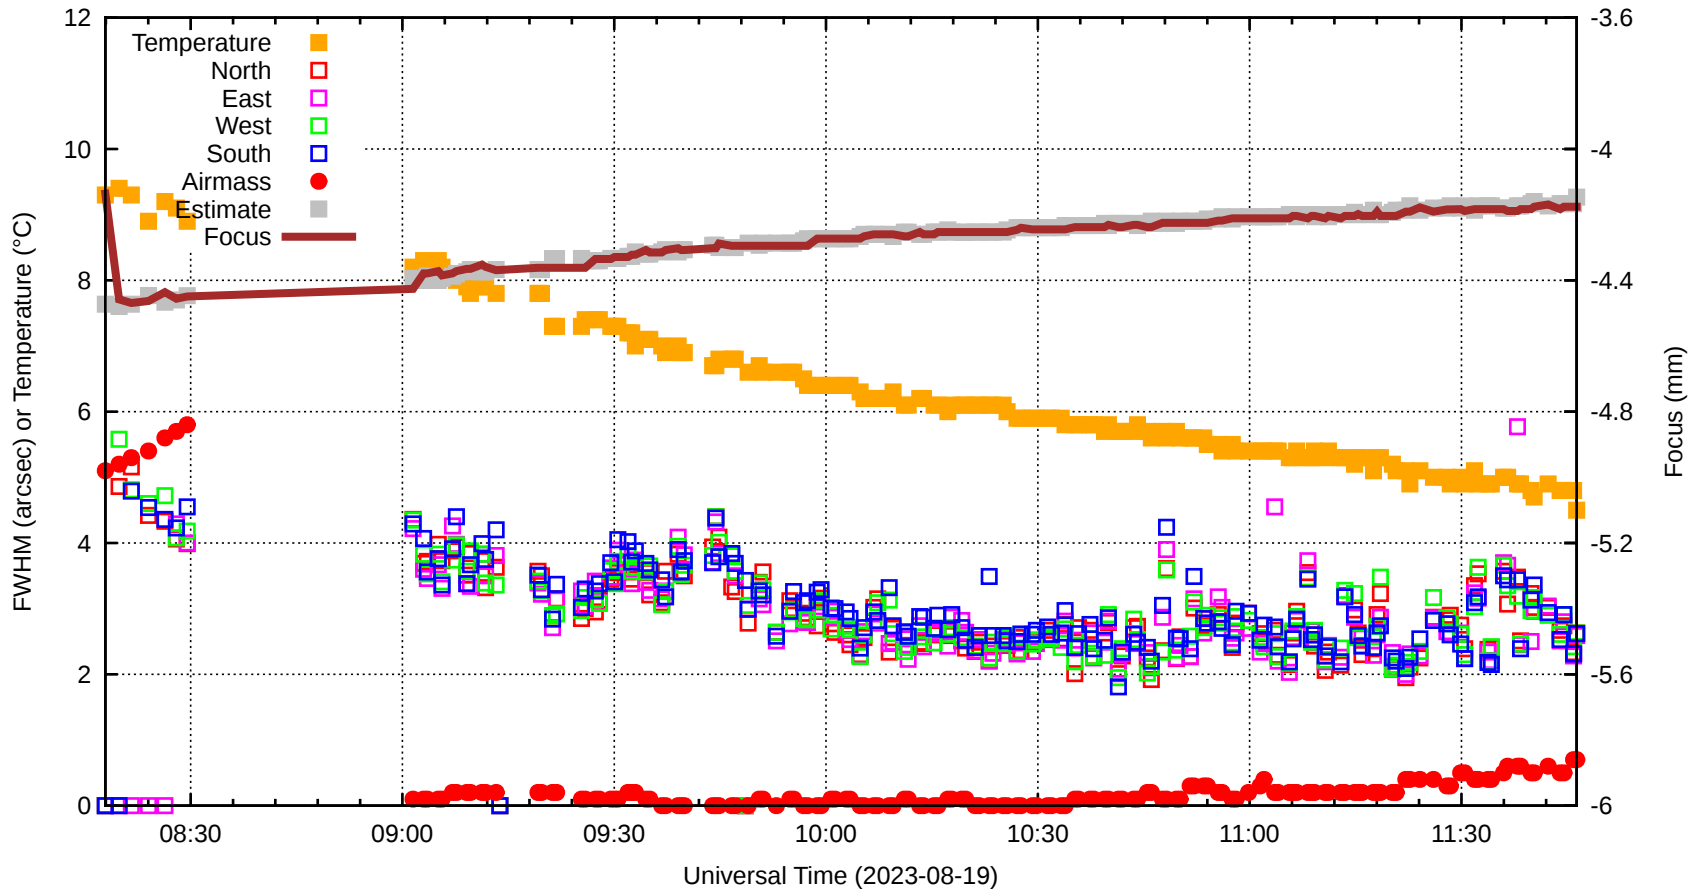

FFT (FWHM-FOCUS-TEMP) Monitoring

EST=-4.146 FOC=-4.176

sdN=0.0

fwN=0.00

sdE=0.0

20230819T081755.0001.fits

sdW=0.0

SecZ=1.51