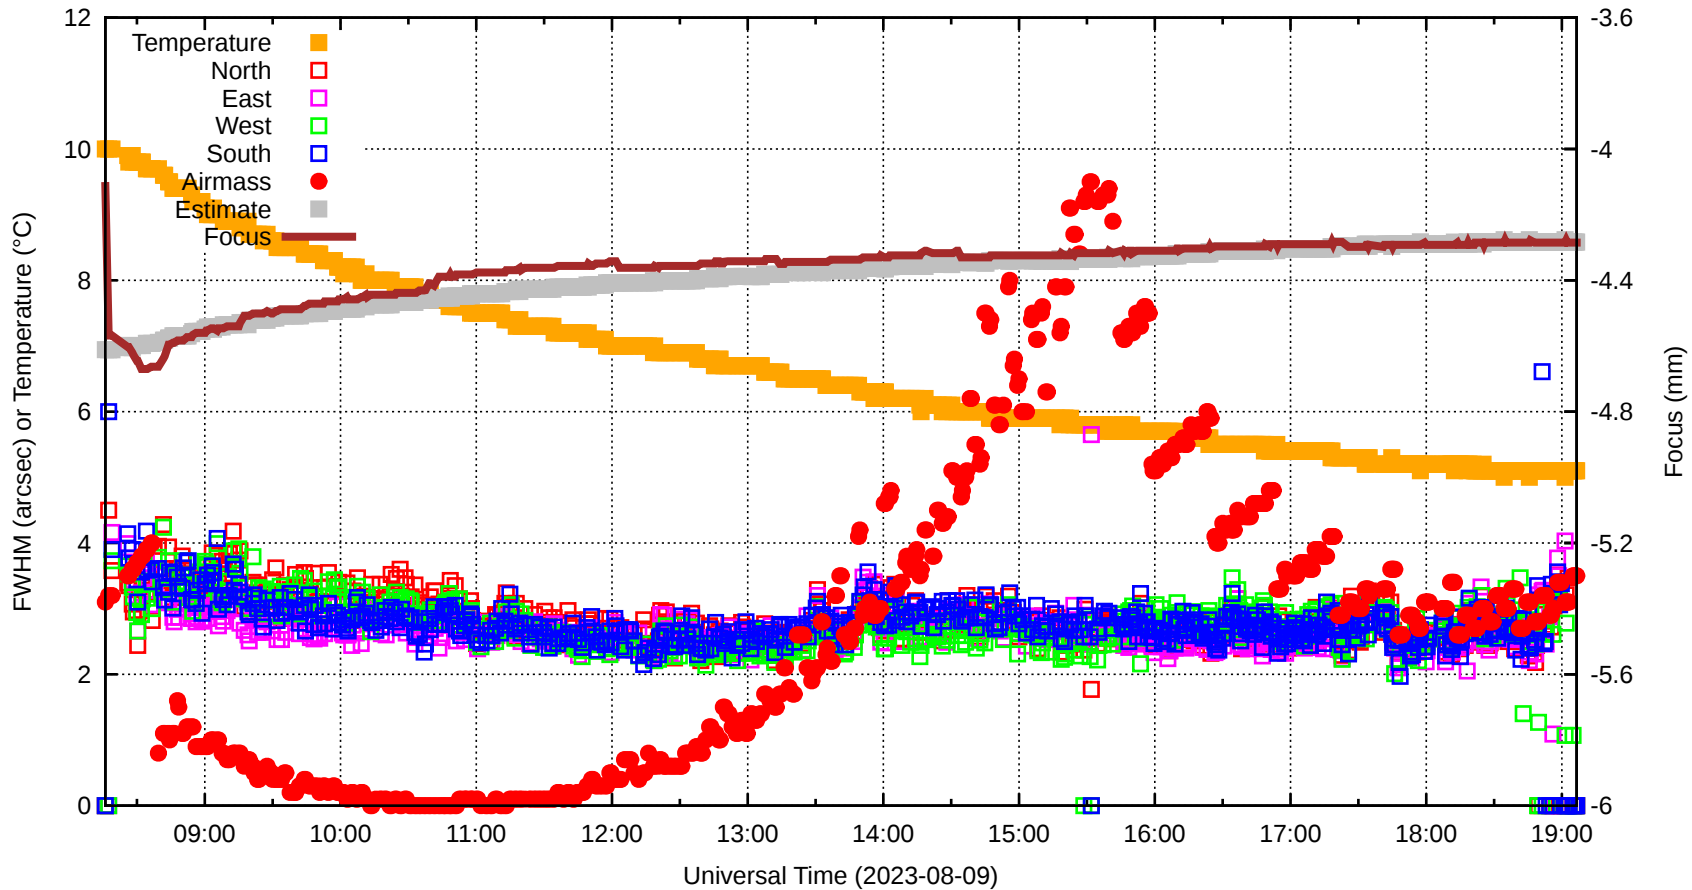

FFT (FWHM-FOCUS-TEMP) Monitoring

EST=-4.280 FOC=-4.285