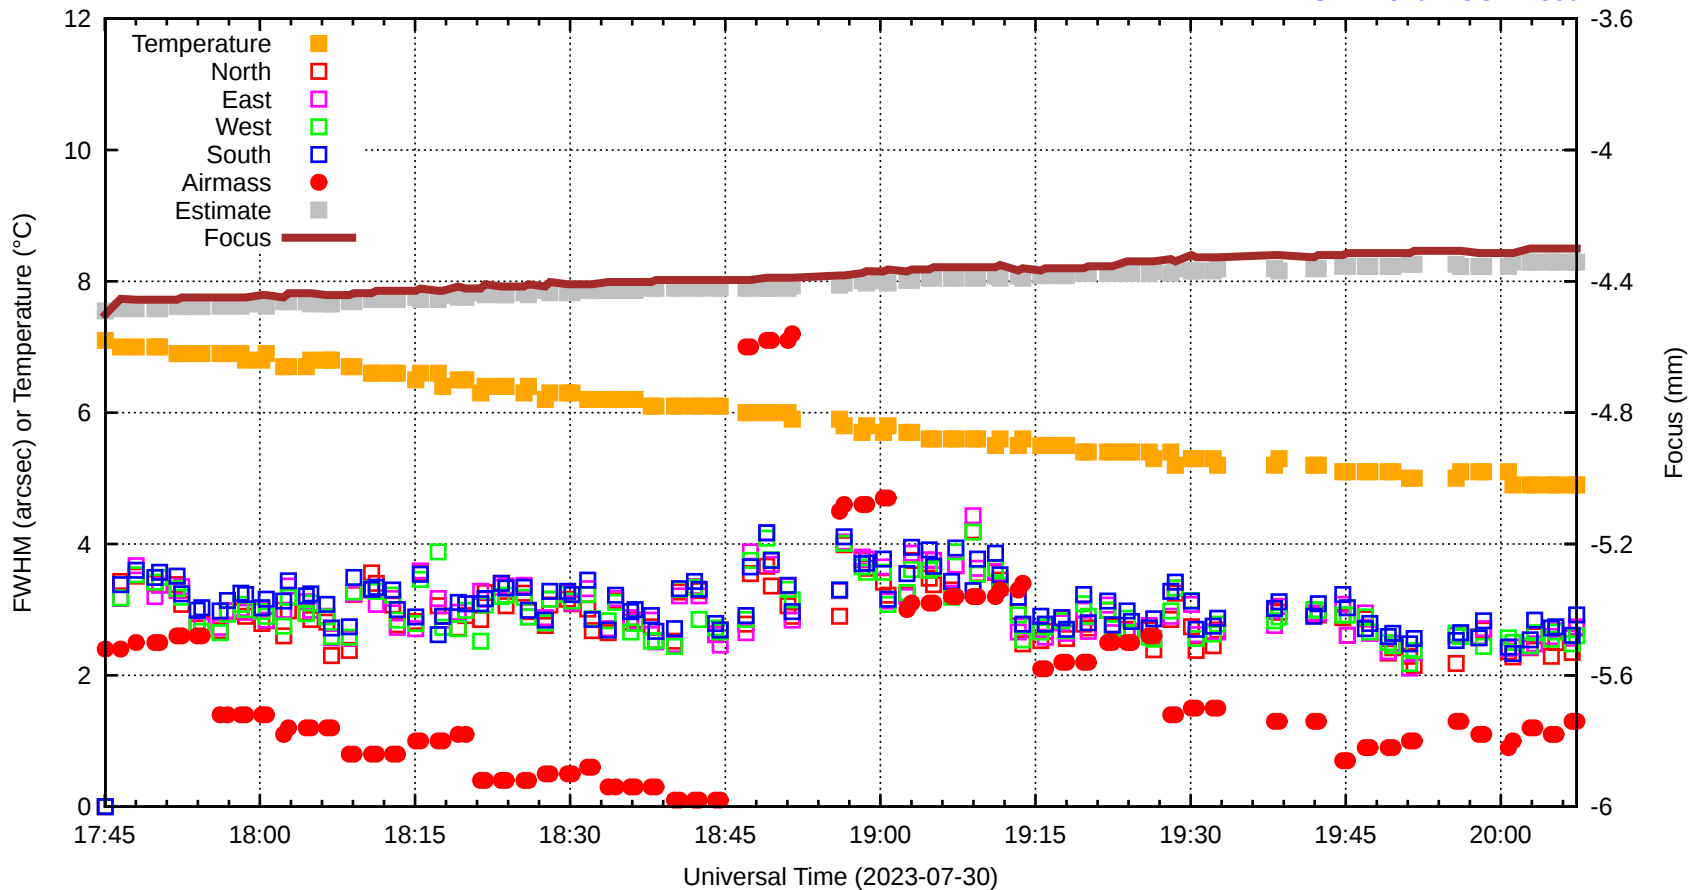

FFT (FWHM-FOCUS-TEMP) Monitoring

EST=-4.340 FOC=-4.300

sdN=0.0

fwN=0.00

sdE=0.0

20230730T174503.0001.fits

sdW=0.0

SecZ=1.24