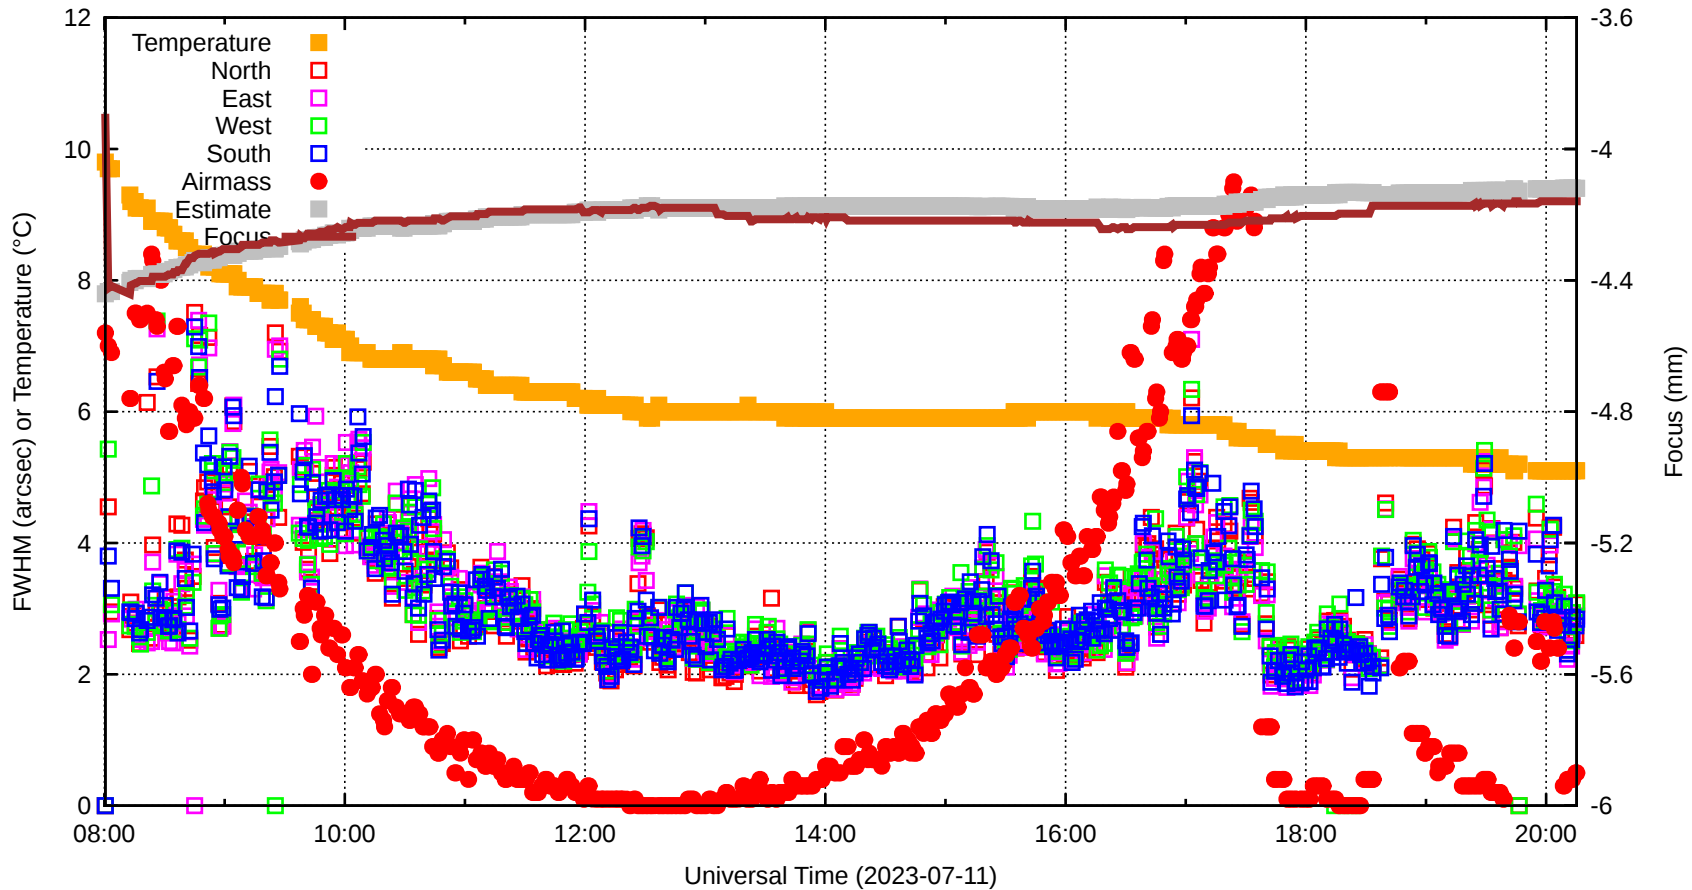

FFT (FWHM-FOCUS-TEMP) Monitoring

EST=-4.119 FOC=-4.159