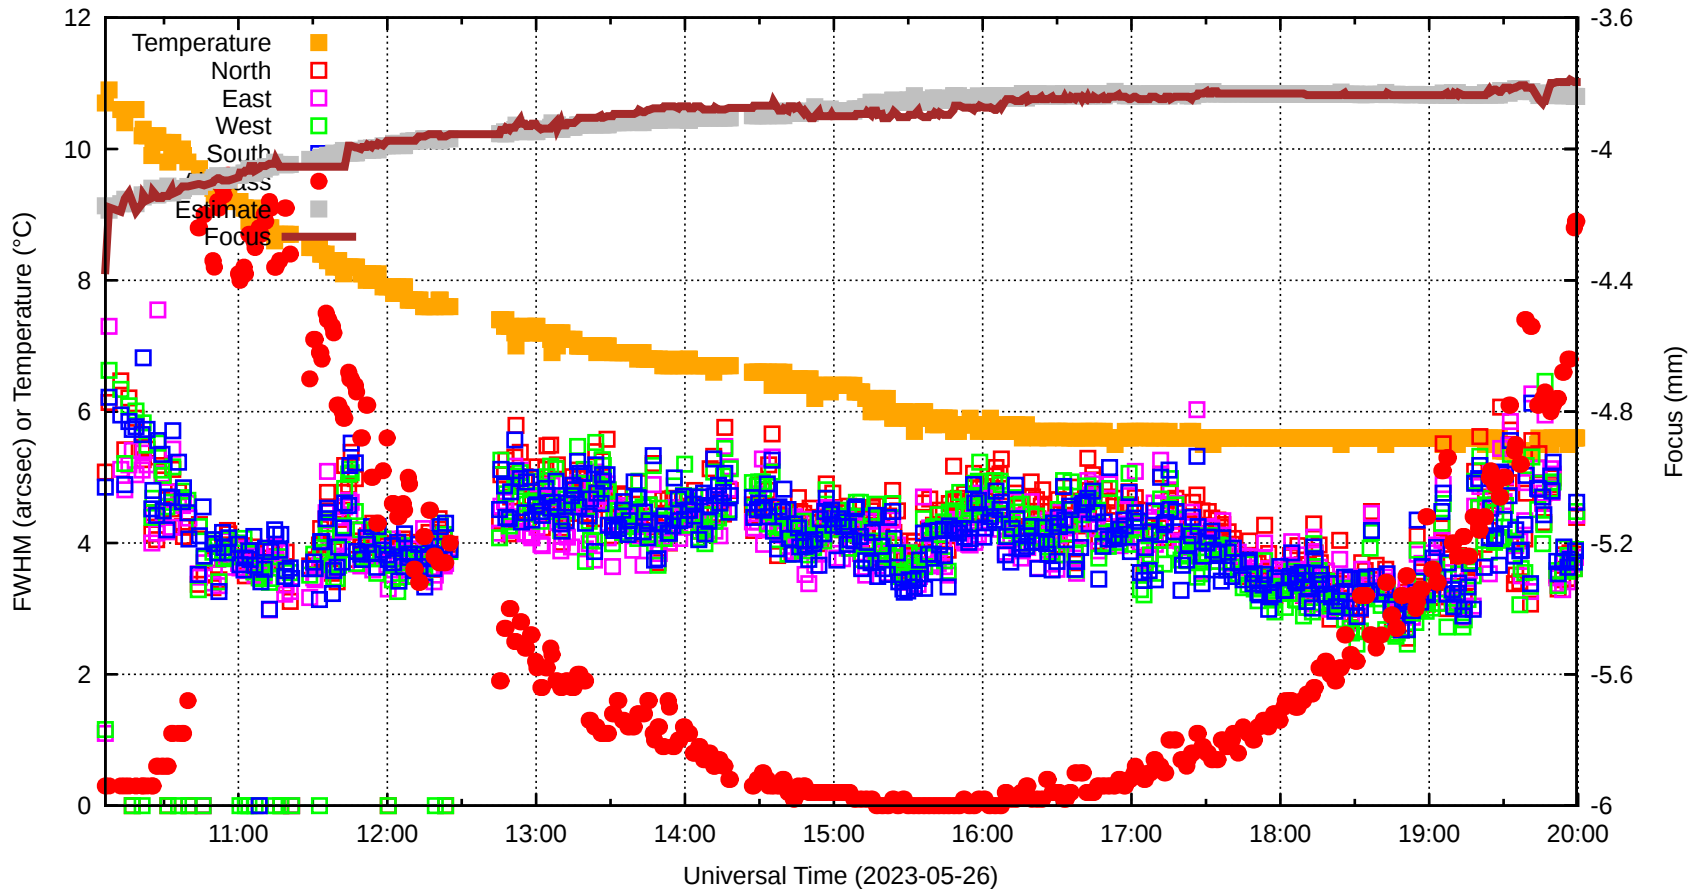

FFT (FWHM-FOCUS-TEMP) Monitoring

EST=-3.831 FOC=-3.796

0

0

0

0

0

0