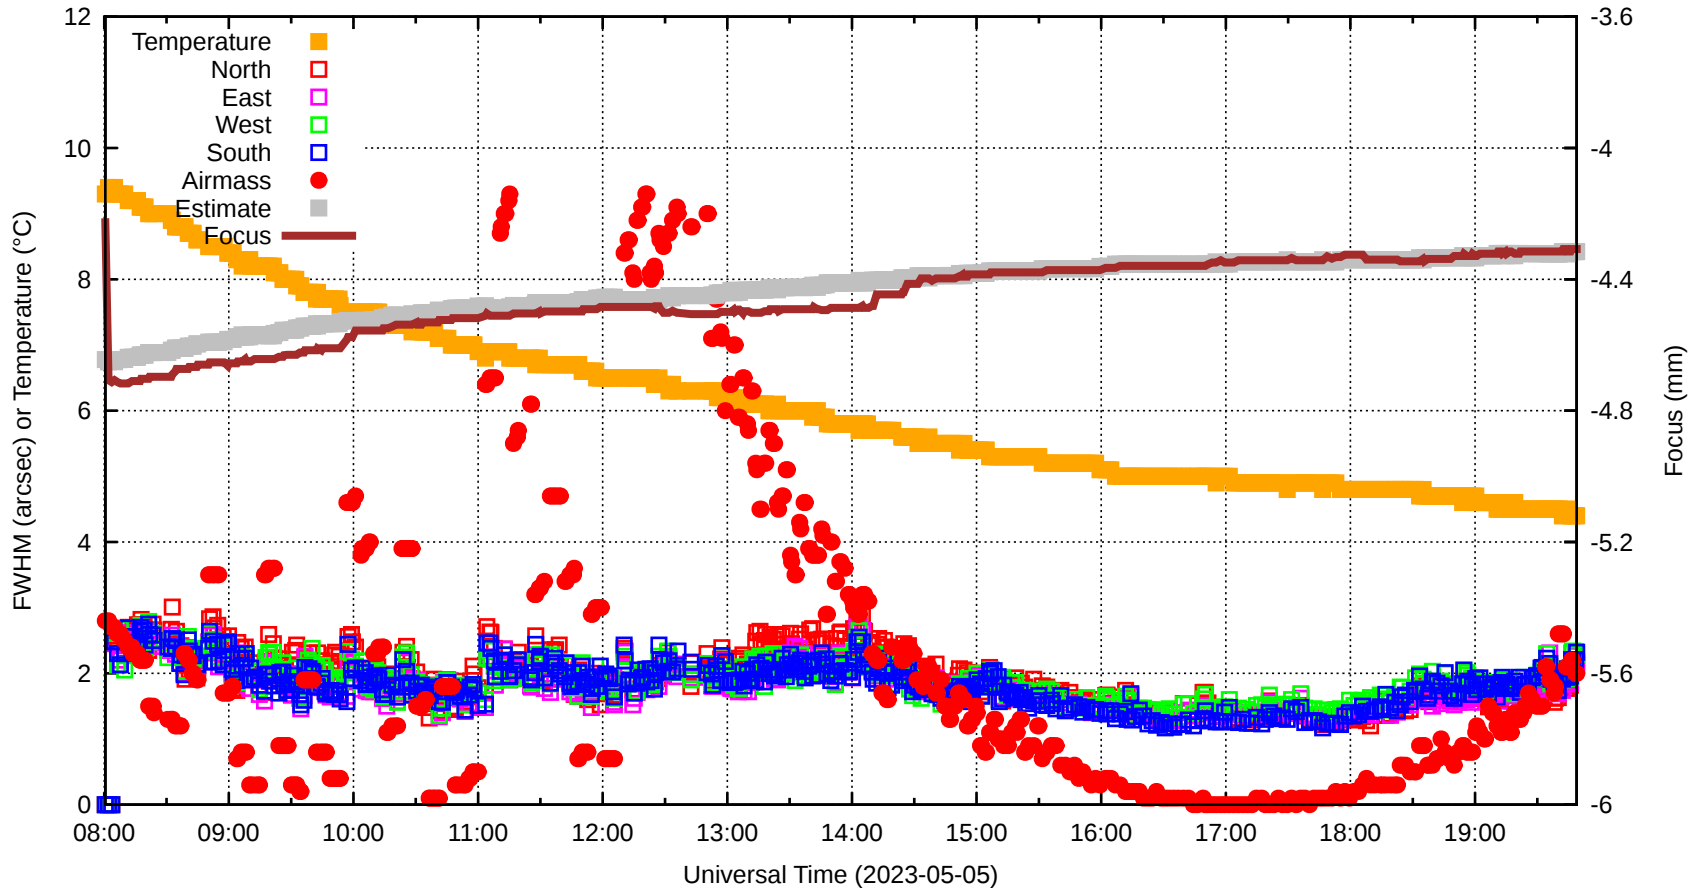

FFT (FWHM-FOCUS-TEMP) Monitoring

EST=-4.313 FOC=-4.308