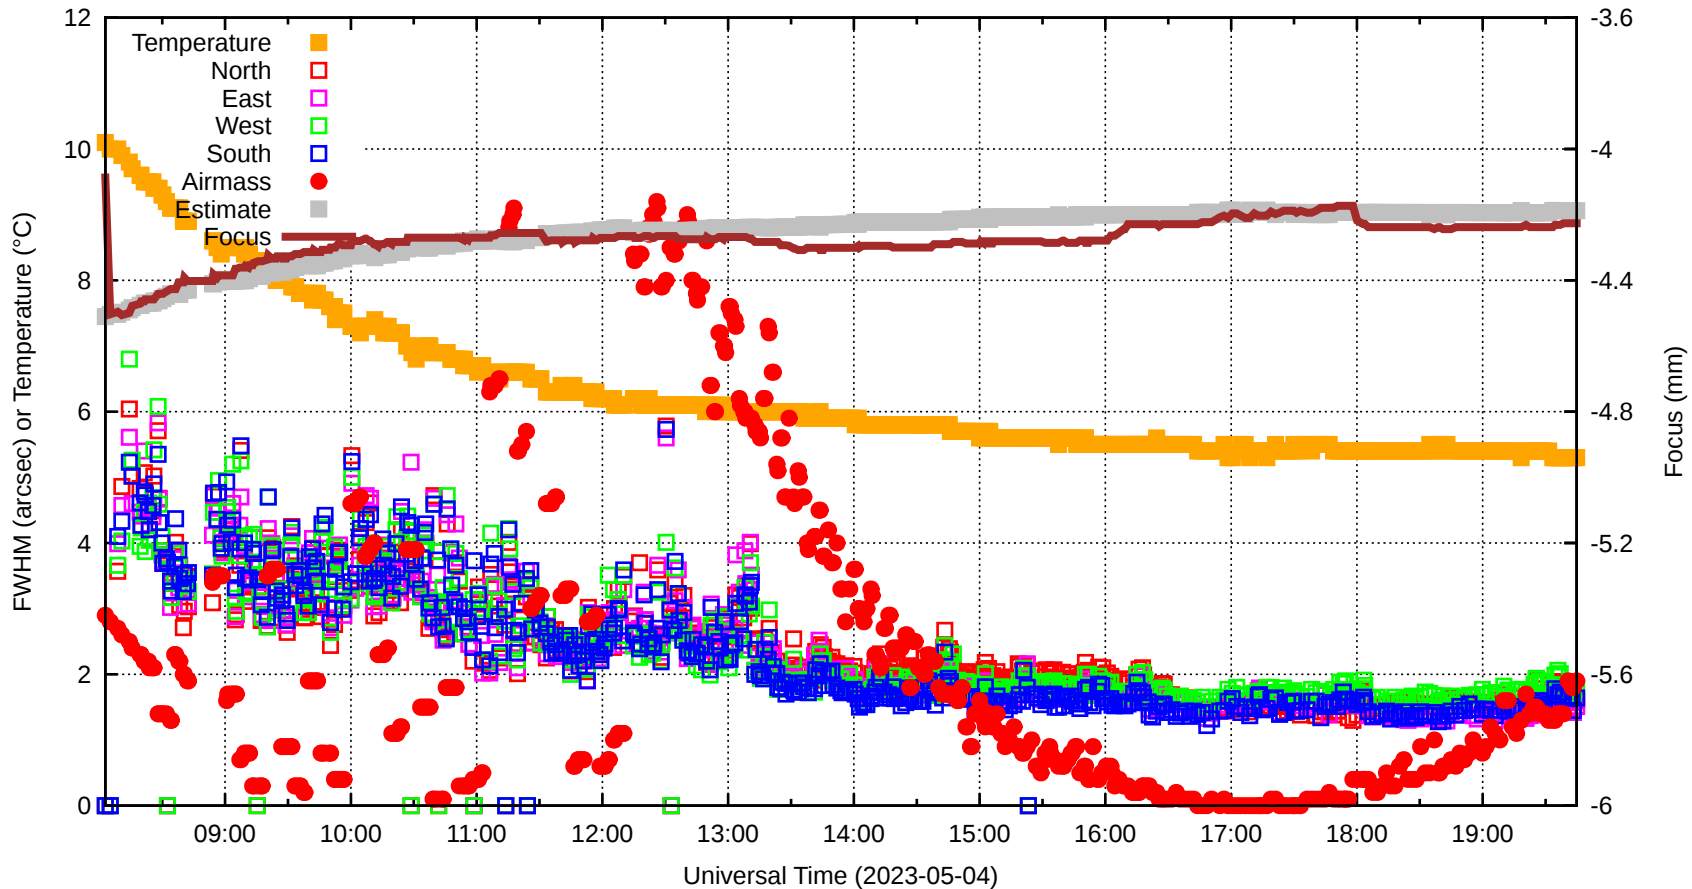

FFT (FWHM-FOCUS-TEMP) Monitoring

EST=-4.186 FOC=-4.226