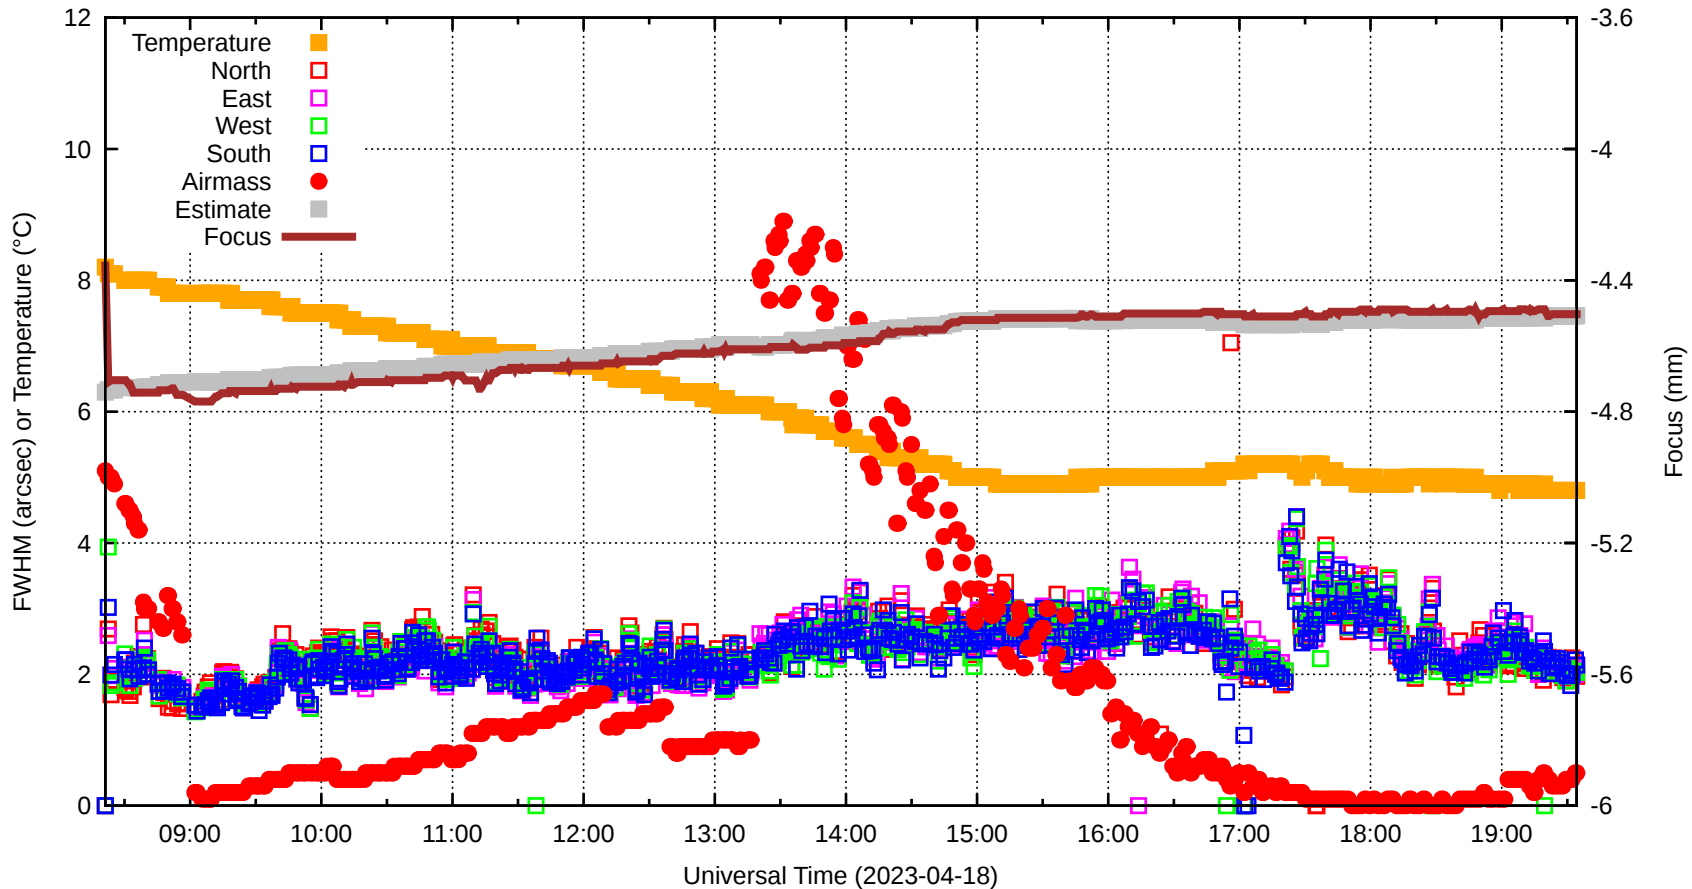

FFT (FWHM-FOCUS-TEMP) Monitoring

EST=-4.508 FOC=-4.503