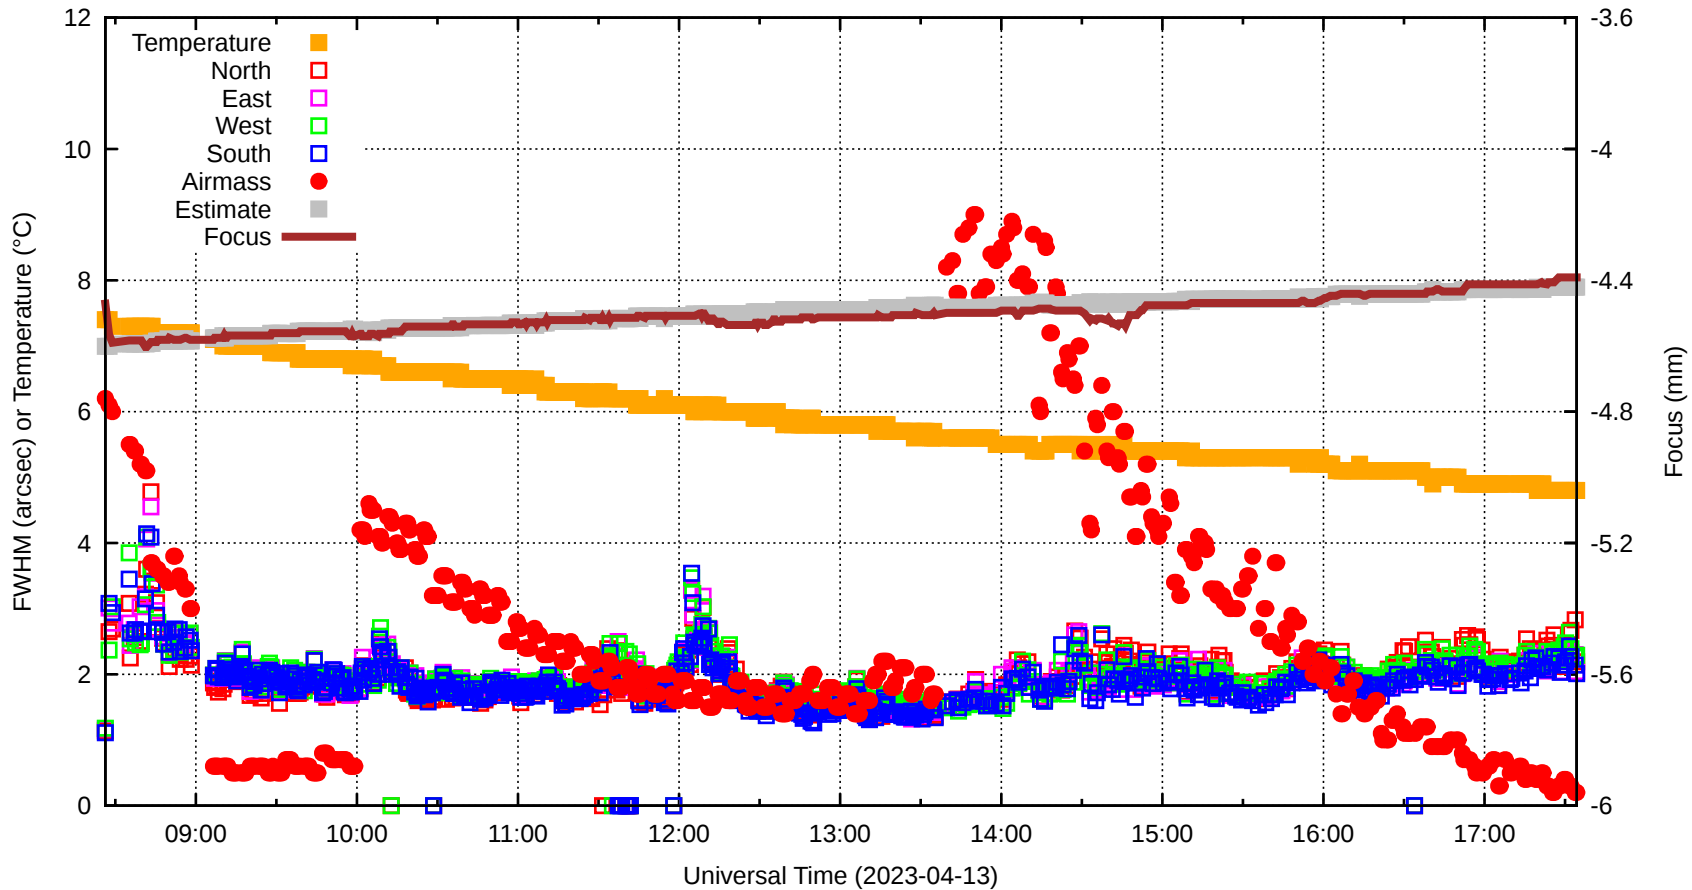

# FFT (FWHM-FOCUS-TEMP) Monitoring

EST=-4.421 FOC=-4.391

0 0 0 0 0 0 0 0 0 0

0

0

0

0

0