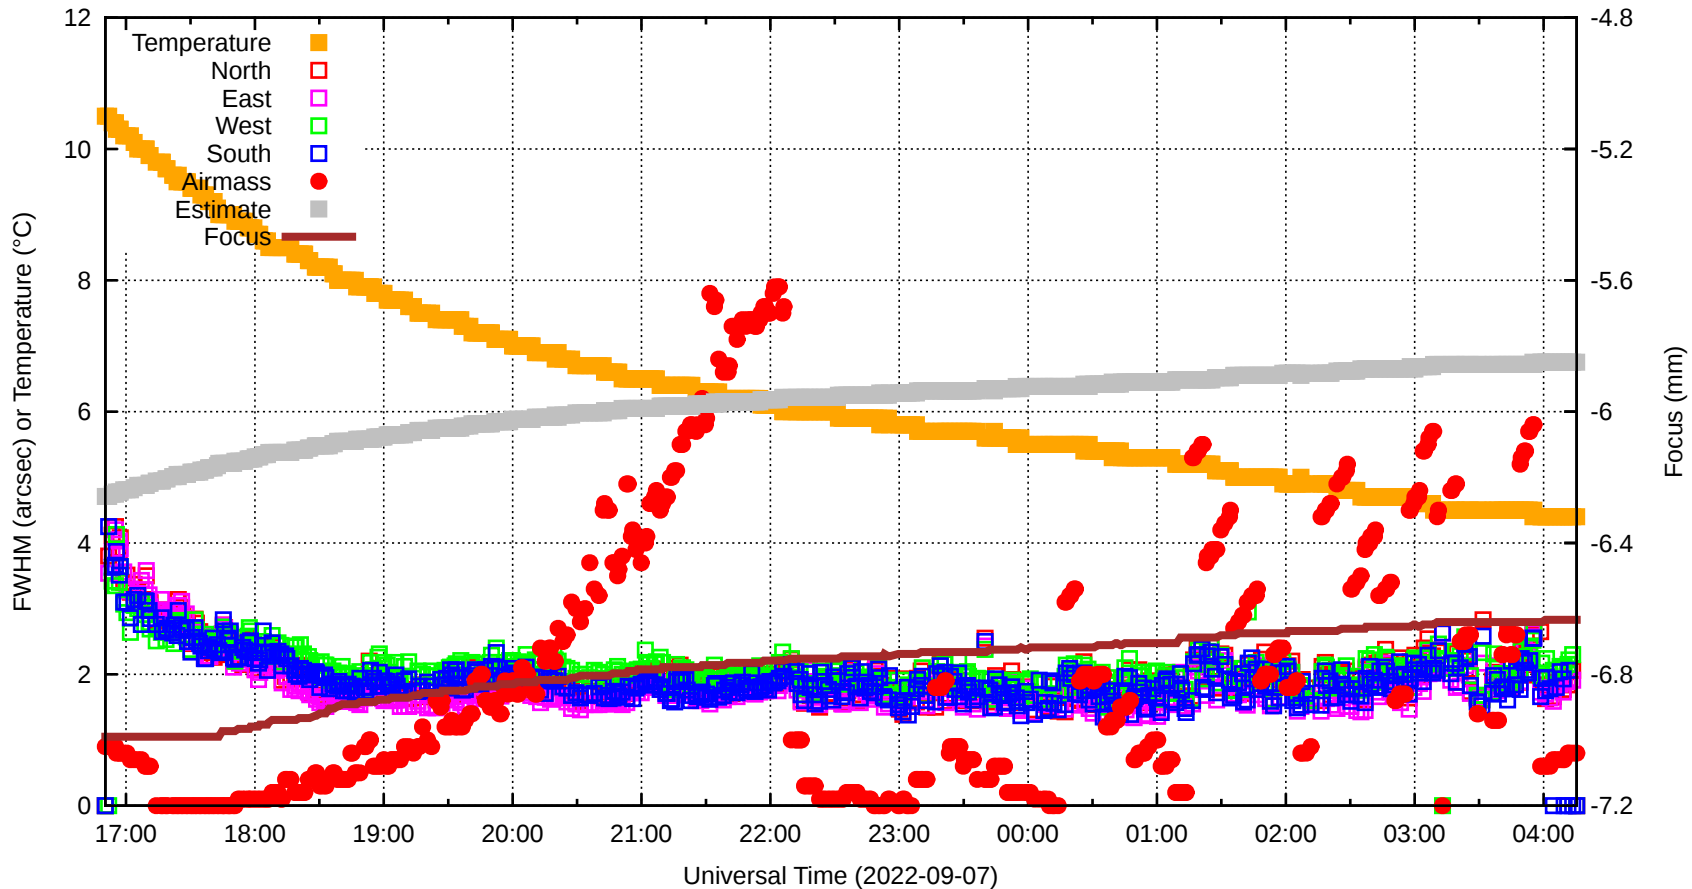

FFT (FWHM-FOCUS-TEMP) Monitoring

EST=-5.850 FOC=-6.634

sdN=924.0

fwN=0.00

sdE=969.0

20220907T165021.0001.fits

sdW=637.5

SecZ=1.09