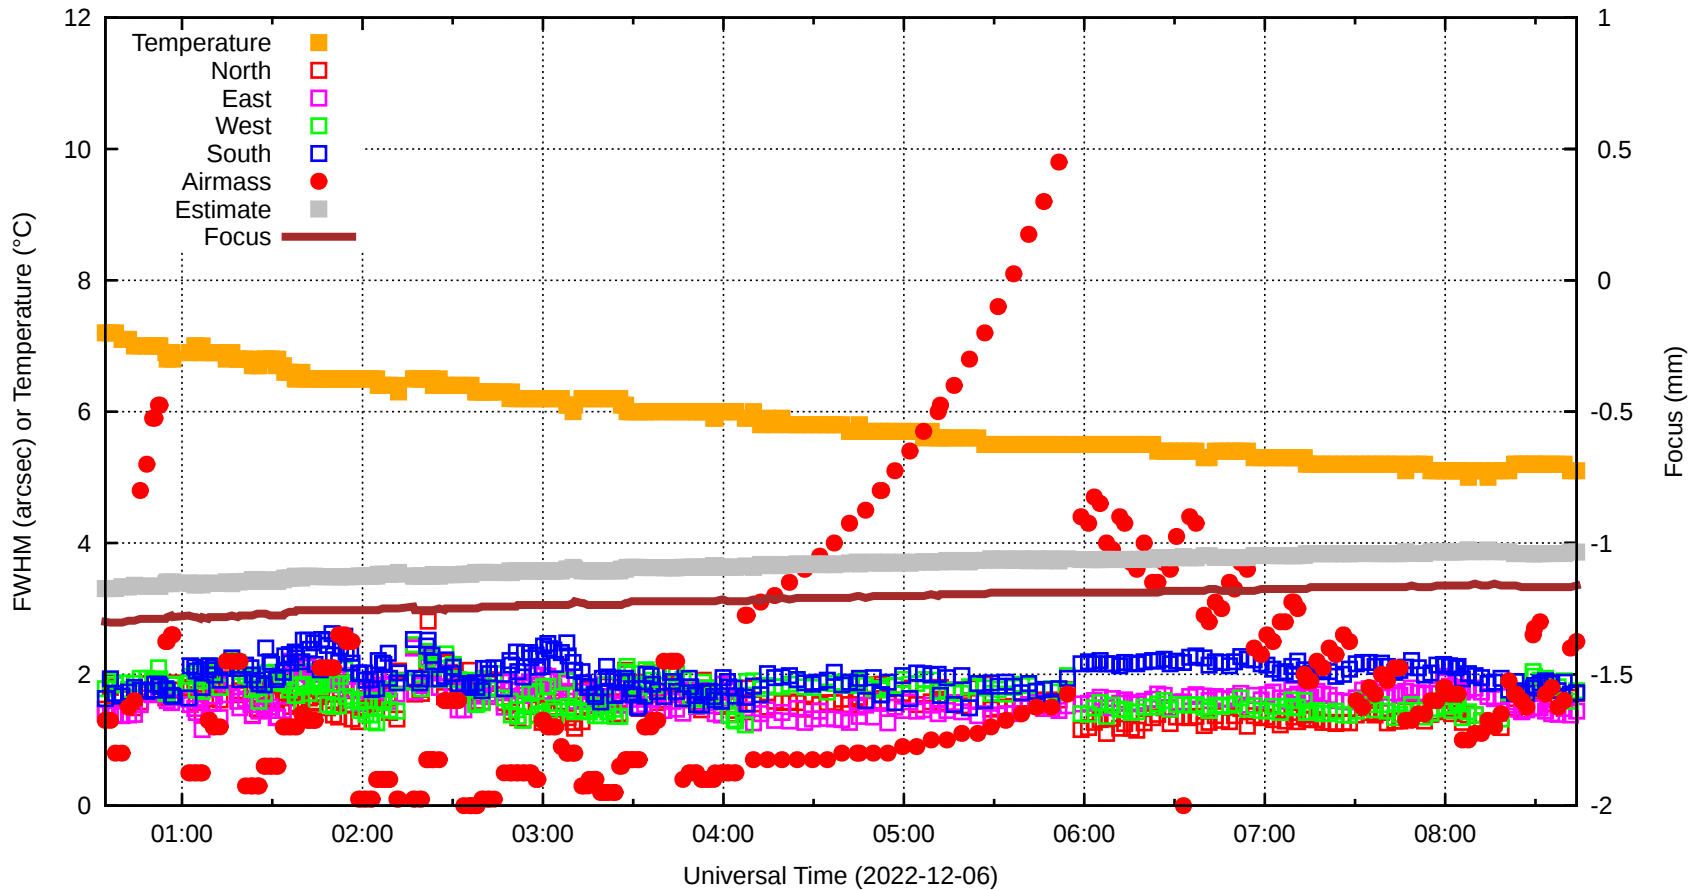

# FFT (FWHM-FOCUS-TEMP) Monitoring

EST=-1.032 FOC=-1.162

0

0

0

0

0

0