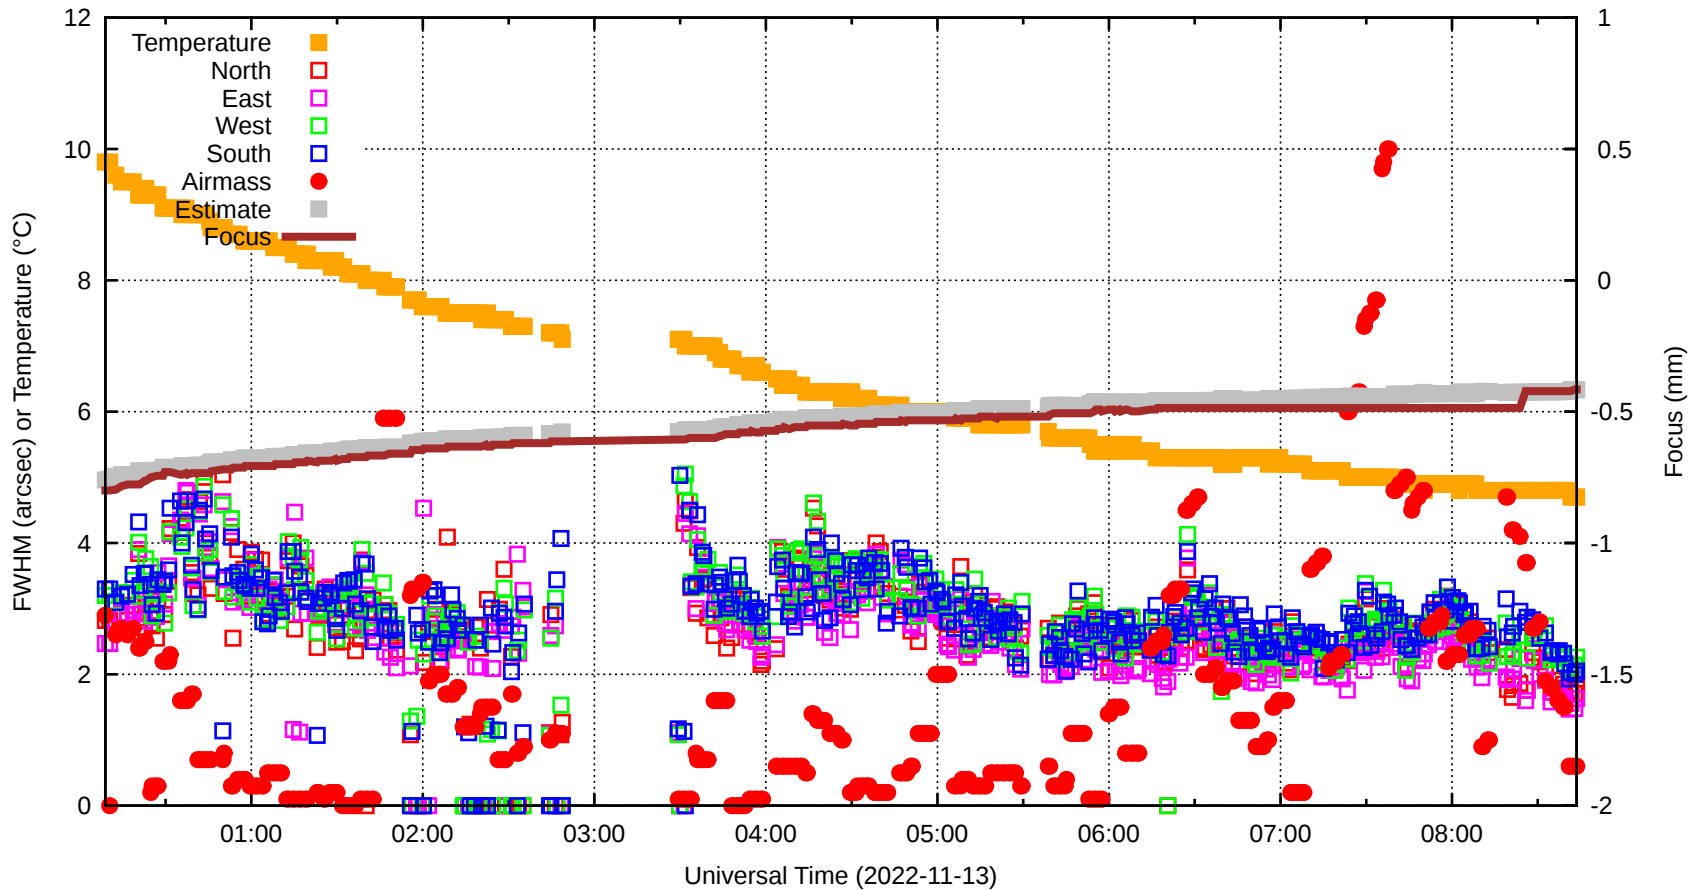

# FFT (FWHM-FOCUS-TEMP) Monitoring

EST=-0.415 FOC=-0.415

0 0 0 0 0 0 0 0 0

0

0

0

0

0