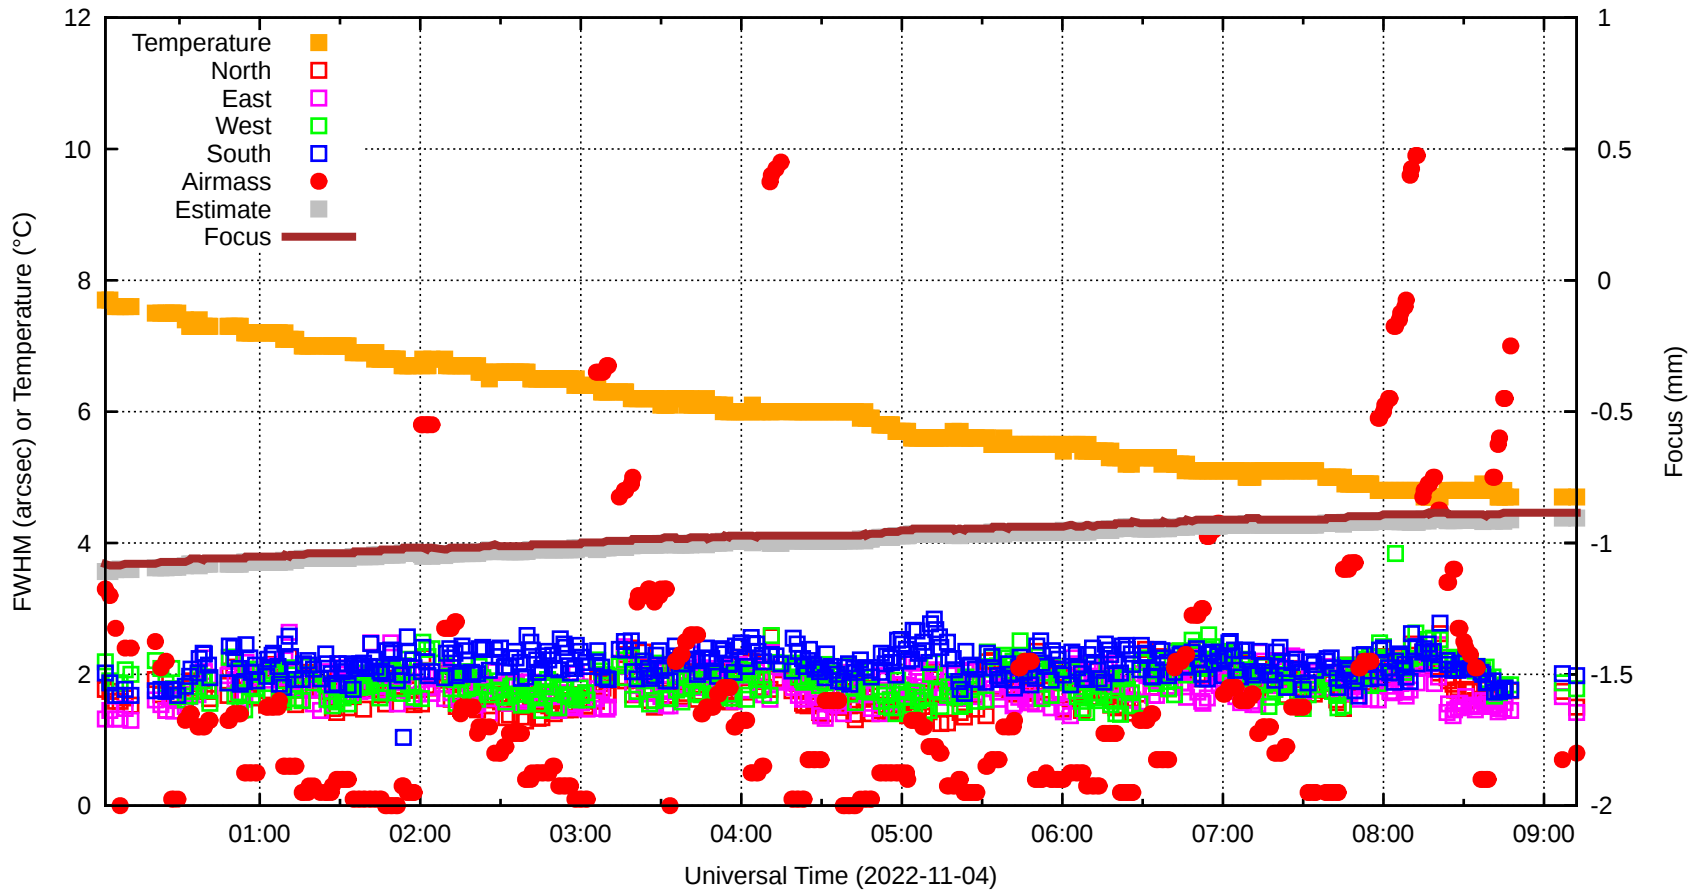

FFT (FWHM-FOCUS-TEMP) Monitoring

EST=-0.905 FOC=-0.885

0 0 0 0 0 0 0 0 0

0 0 0 0 0 0 0 0 0

0 0 0 0 0 0 0 0 0

0 0 0 0 0 0 0 0 0

0

0