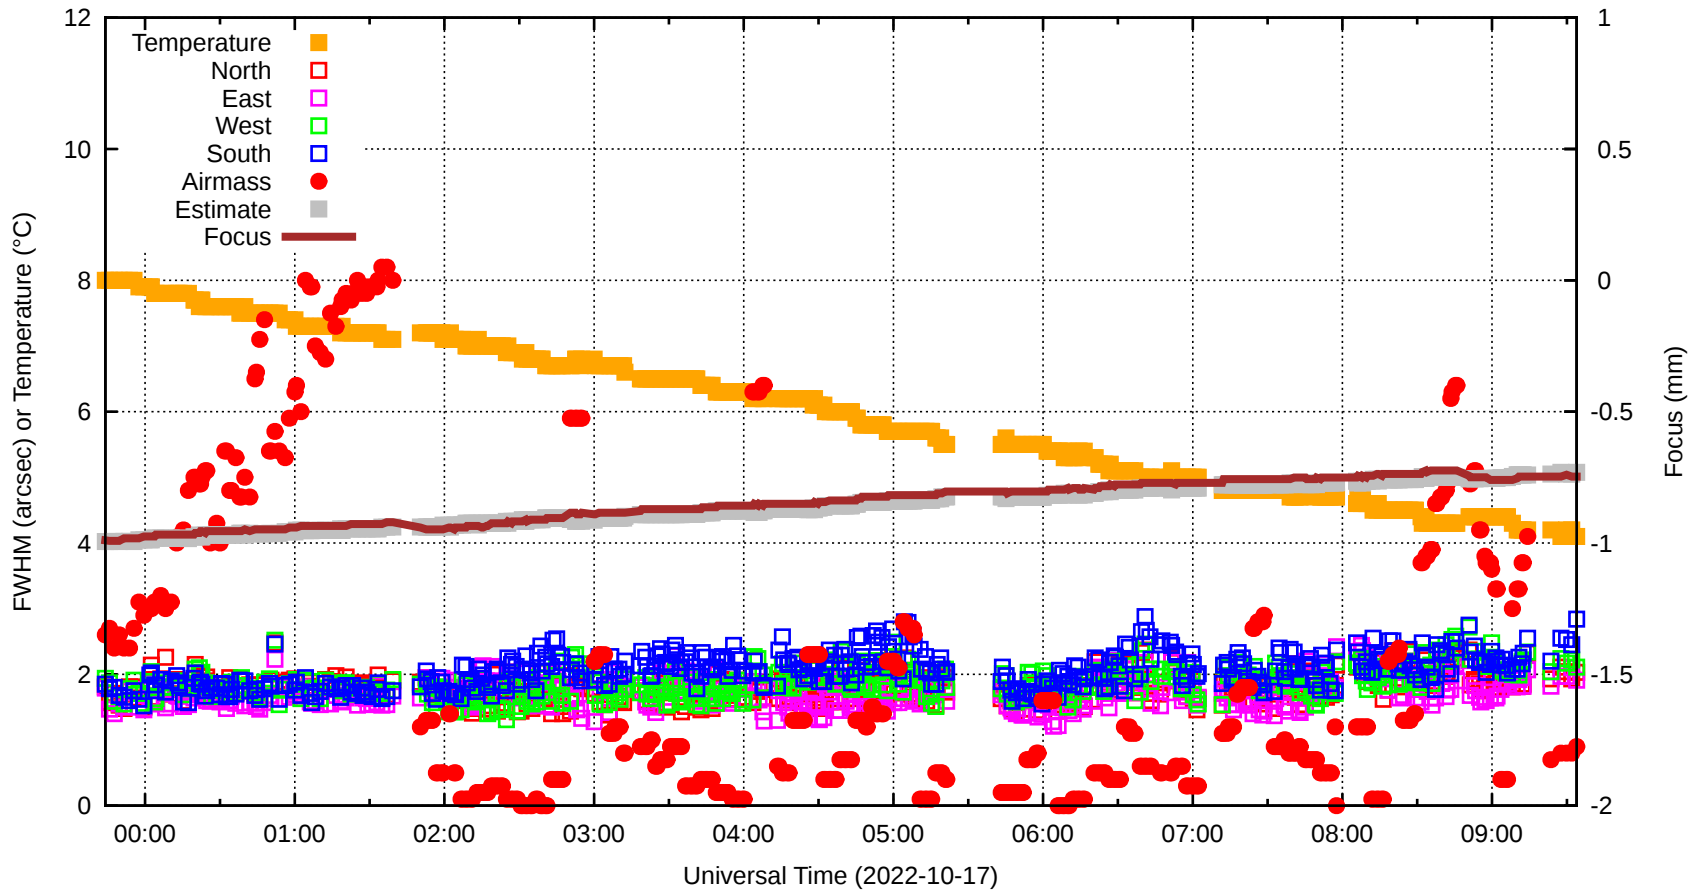

FFT (FWHM-FOCUS-TEMP) Monitoring

EST=-0.730 FOC=-0.747

0 0 0 0 0 0 0 0 0

0

0

0

0

0