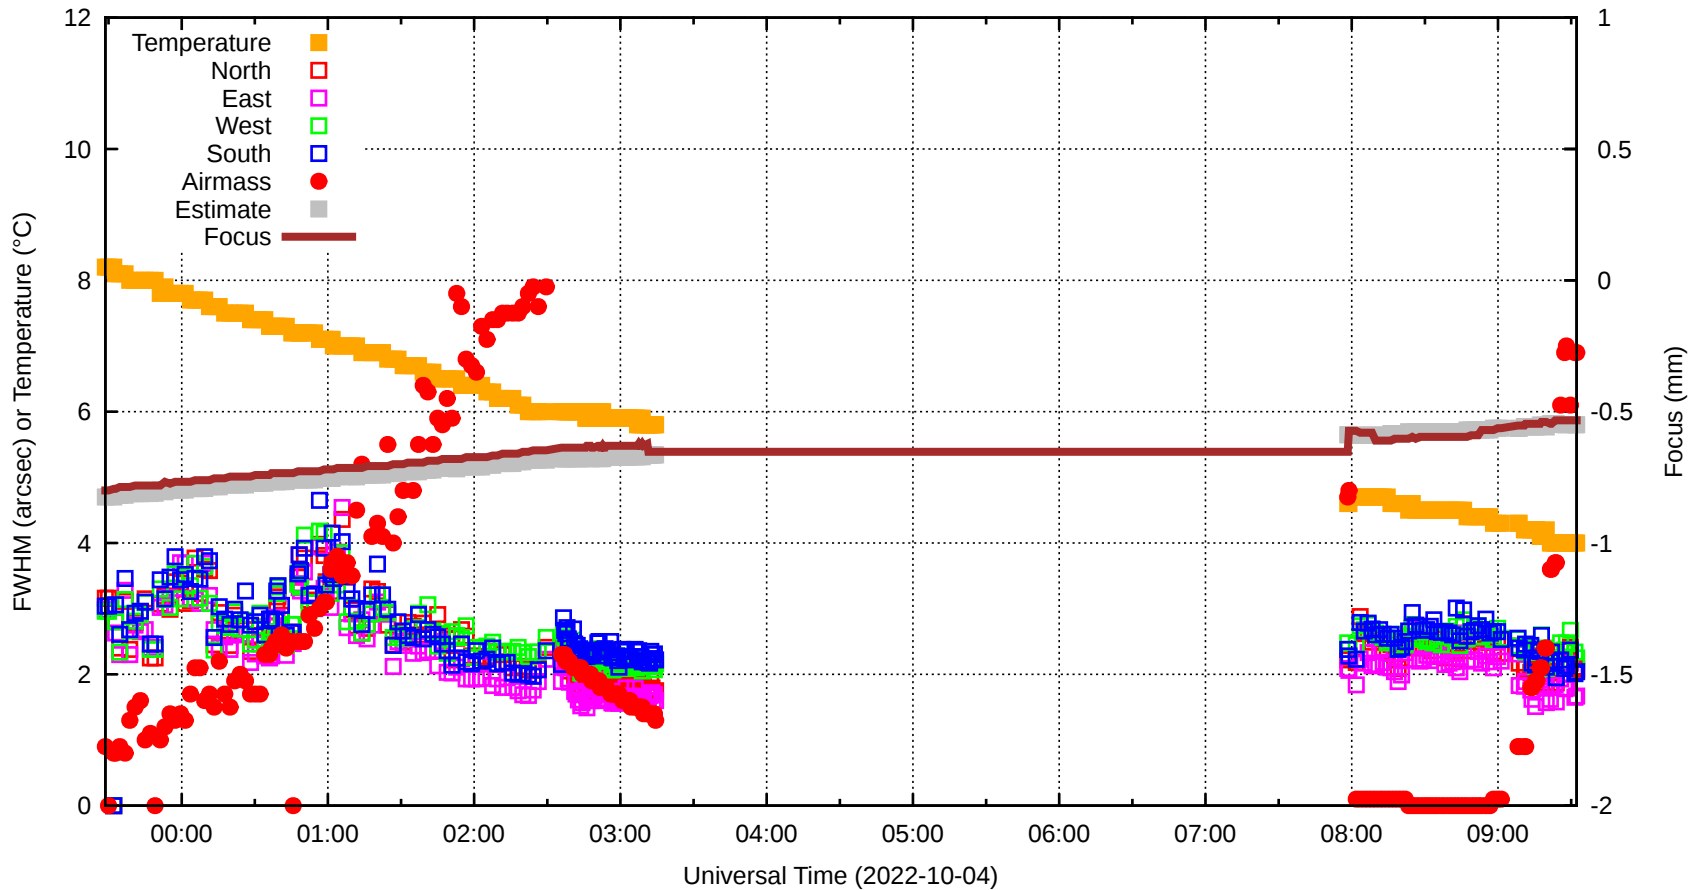

FFT (FWHM-FOCUS-TEMP) Monitoring

EST=-0.543 FOC=-0.533

0 0 0 0 0 0 0 0 0

sdN=1004.8

fwN=0.00

sdE=1454.1

20221003T233209.0001.fits

sdW=815.5