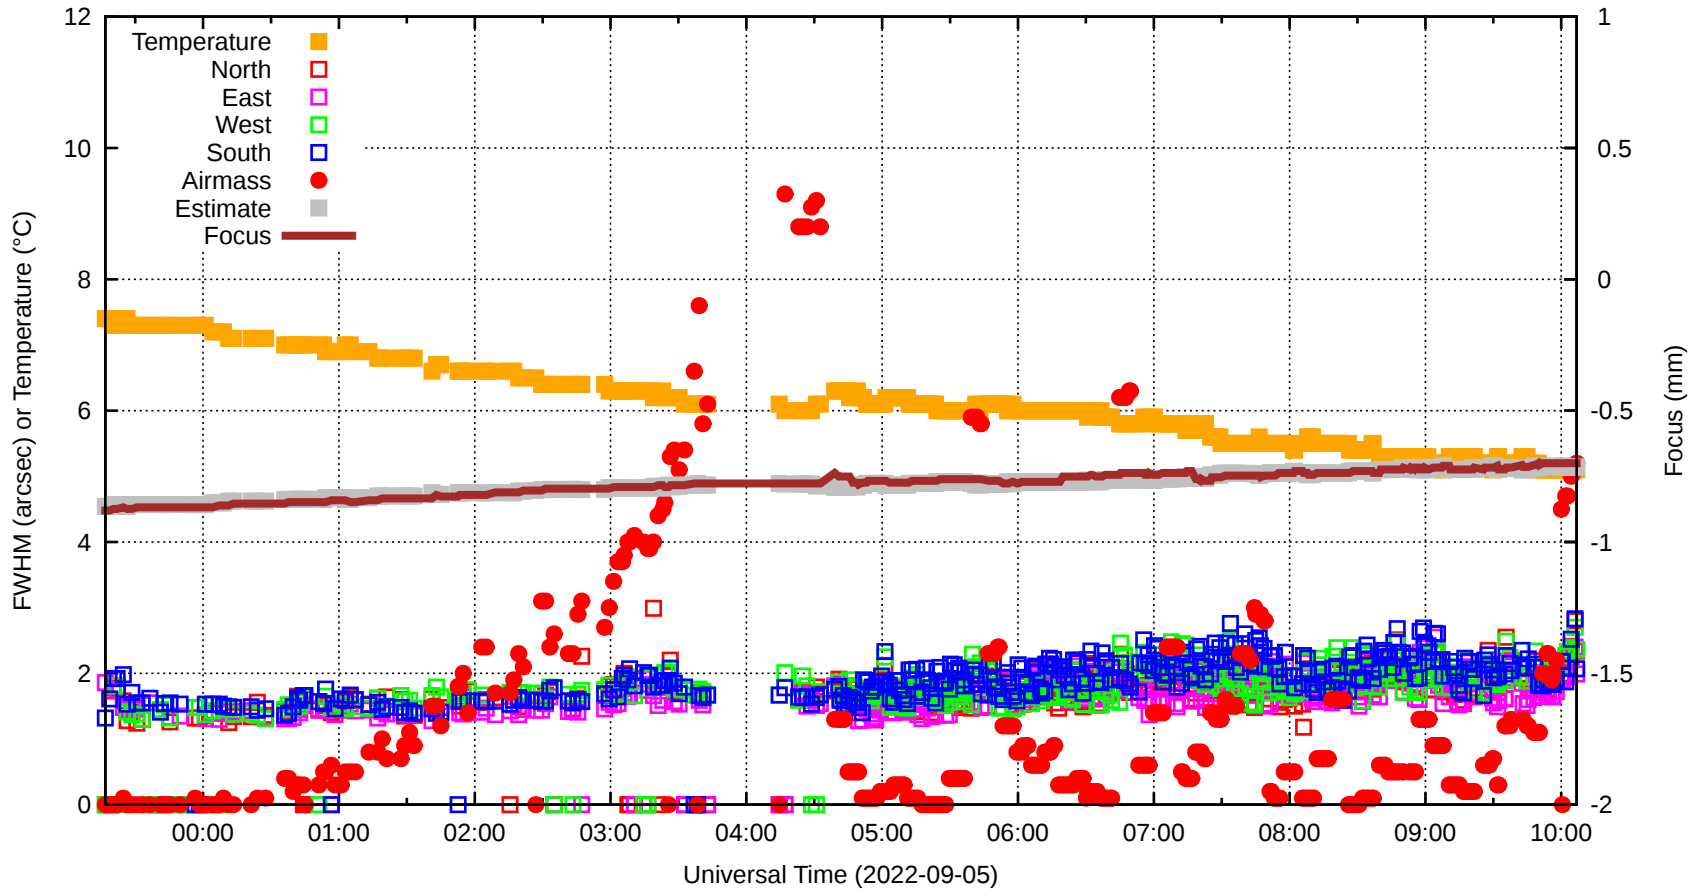

FFT (FWHM-FOCUS-TEMP) Monitoring

EST=-0.710 FOC=-0.700