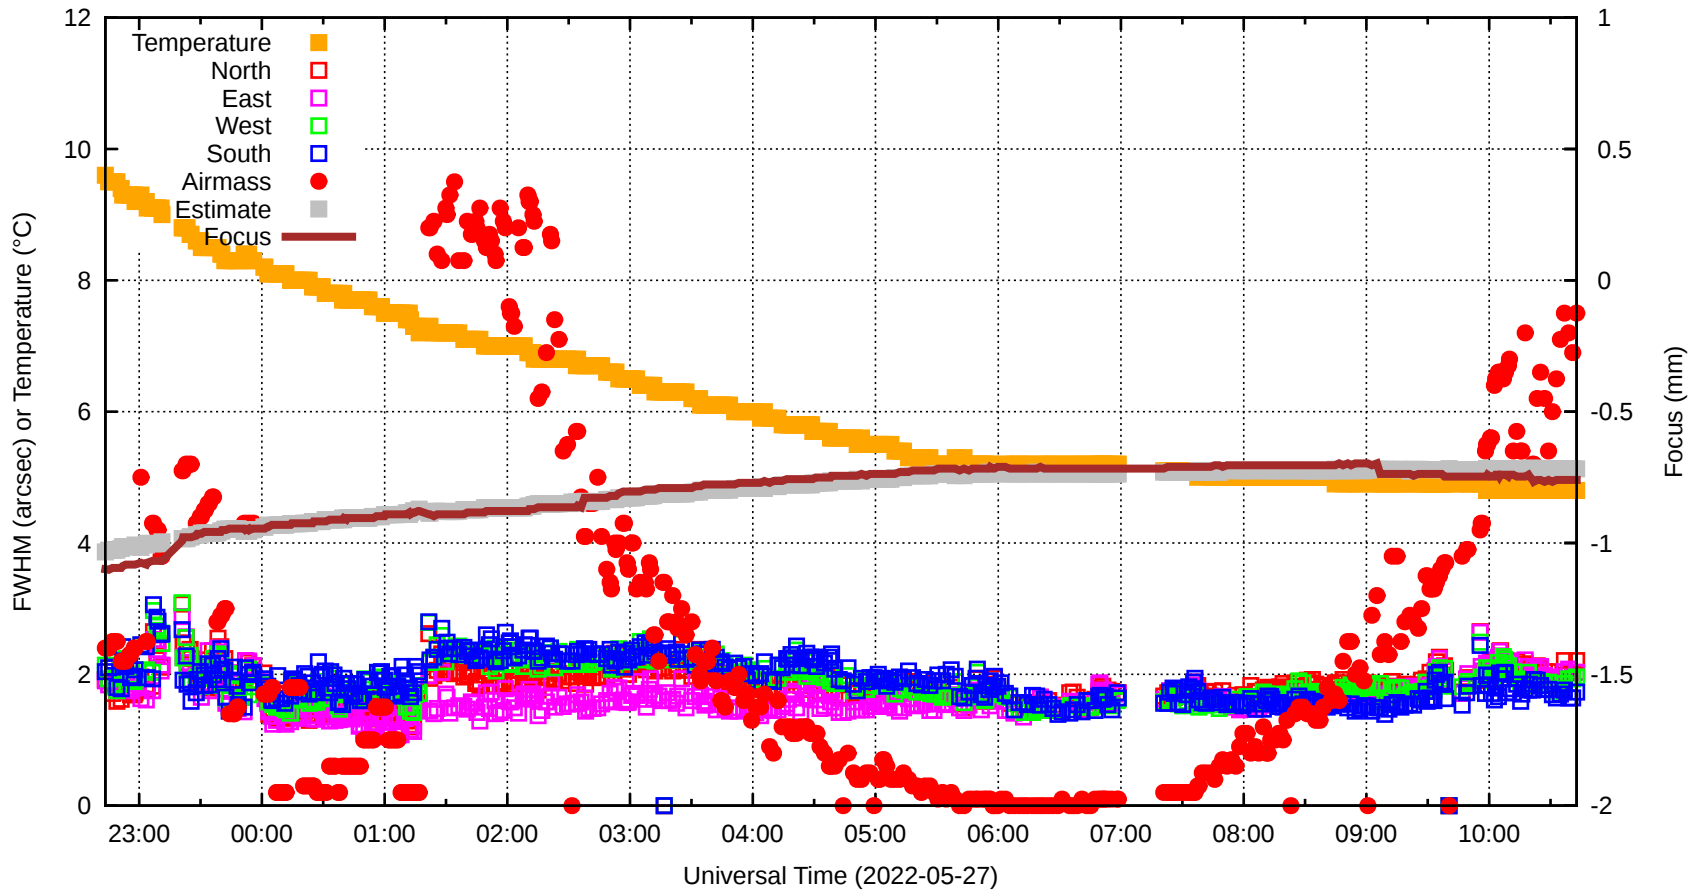

FFT (FWHM-FOCUS-TEMP) Monitoring

EST=-0.710 FOC=-0.760

0 0 0 0 0 0 0 0 0

0

0

0

0

0