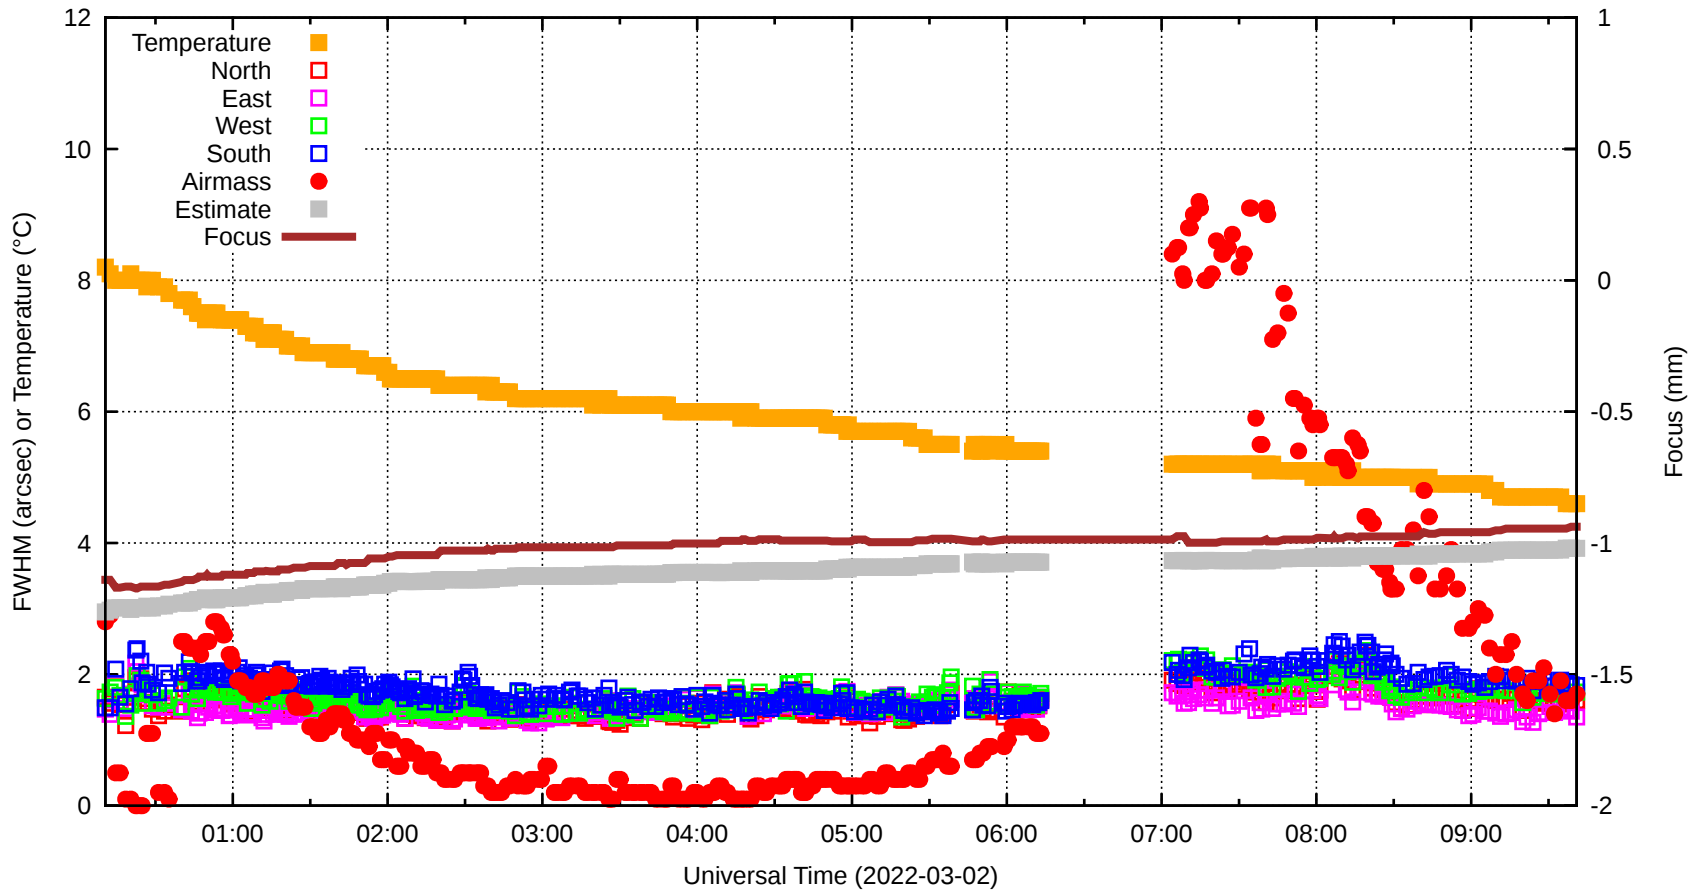

FFT (FWHM-FOCUS-TEMP) Monitoring

EST=-1.018 FOC=-0.938

0

0

0

0

0

0