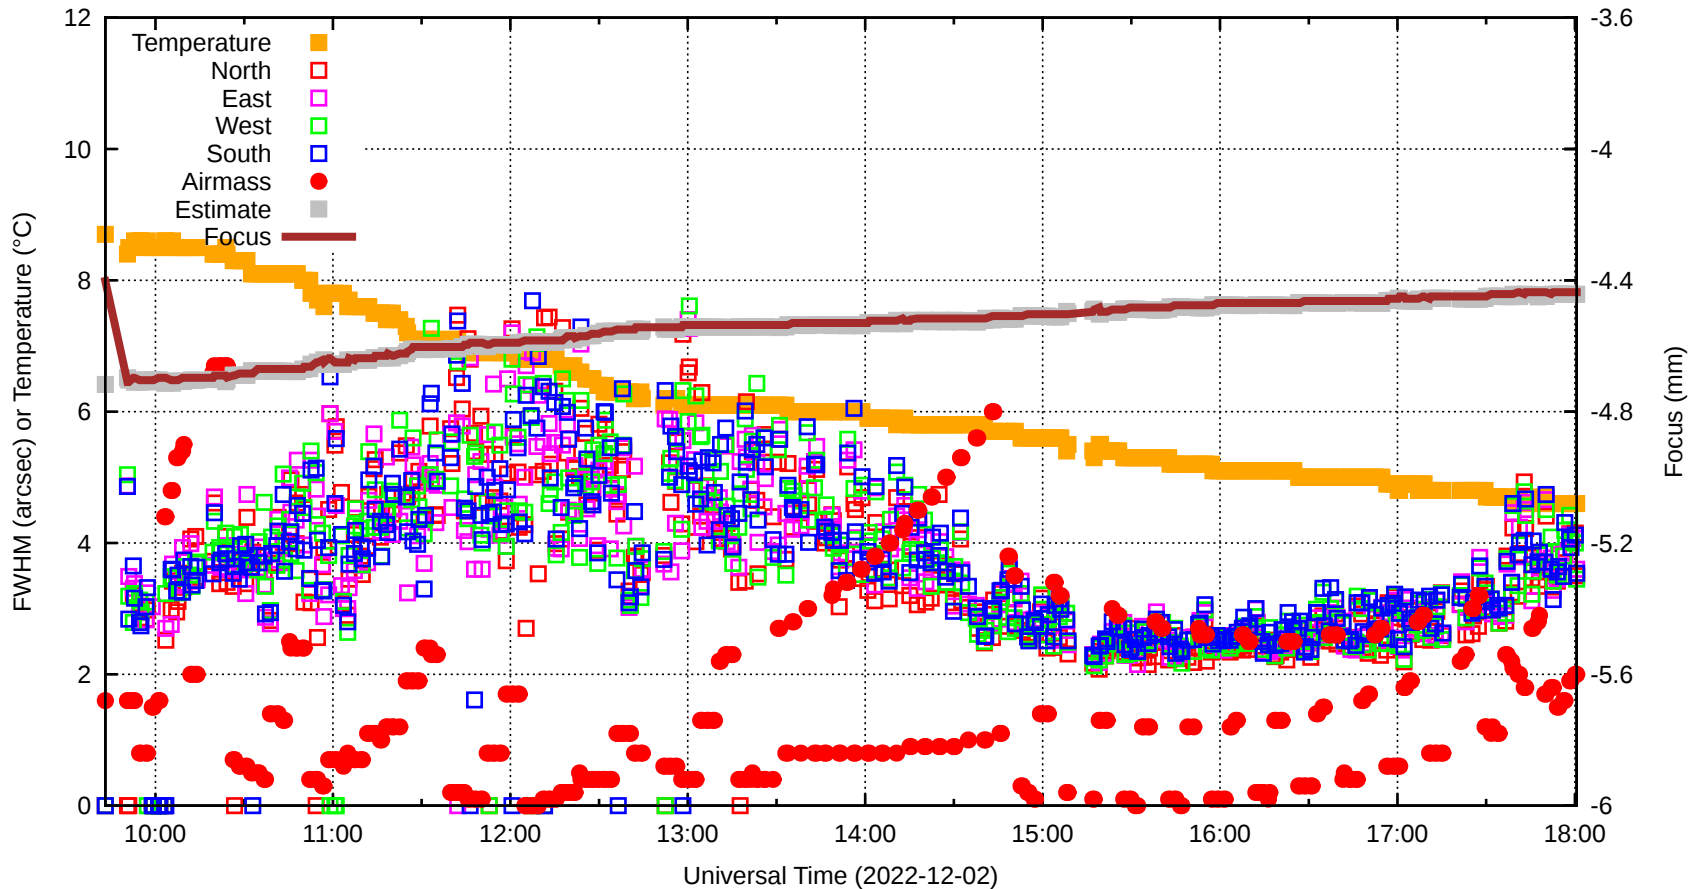

FFT (FWHM-FOCUS-TEMP) Monitoring

EST=-4.441 FOC=-4.436