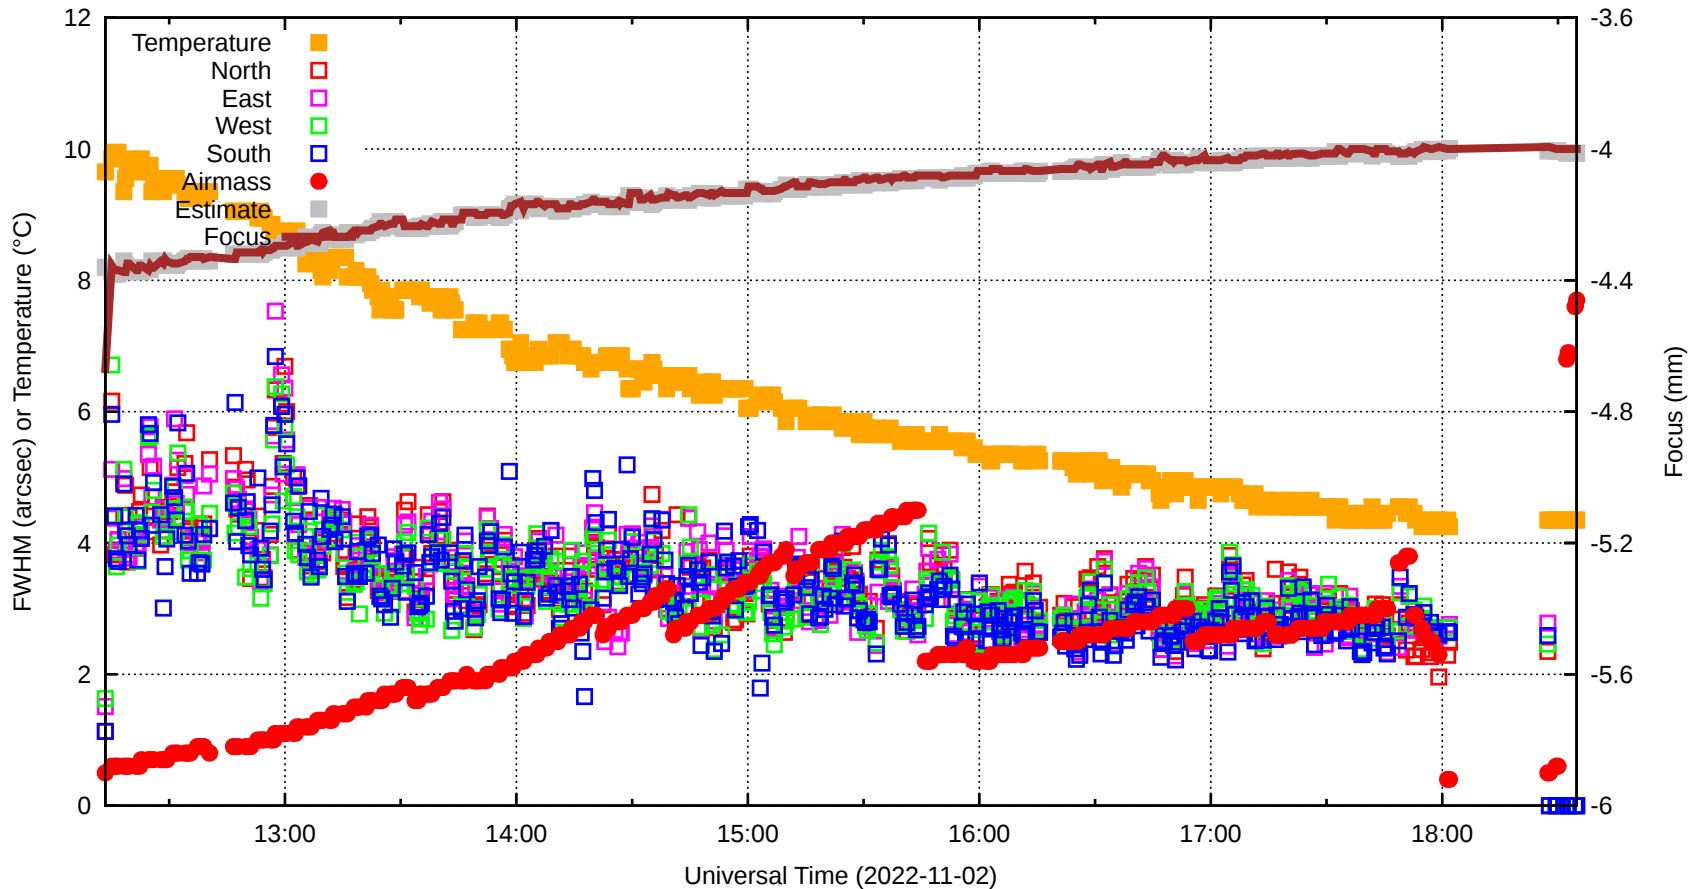

FFT (FWHM-FOCUS-TEMP) Monitoring

EST=-4.005 FOC=-4.000

0 0 0 0 0 0 0 0 0

0

0

0

0

0