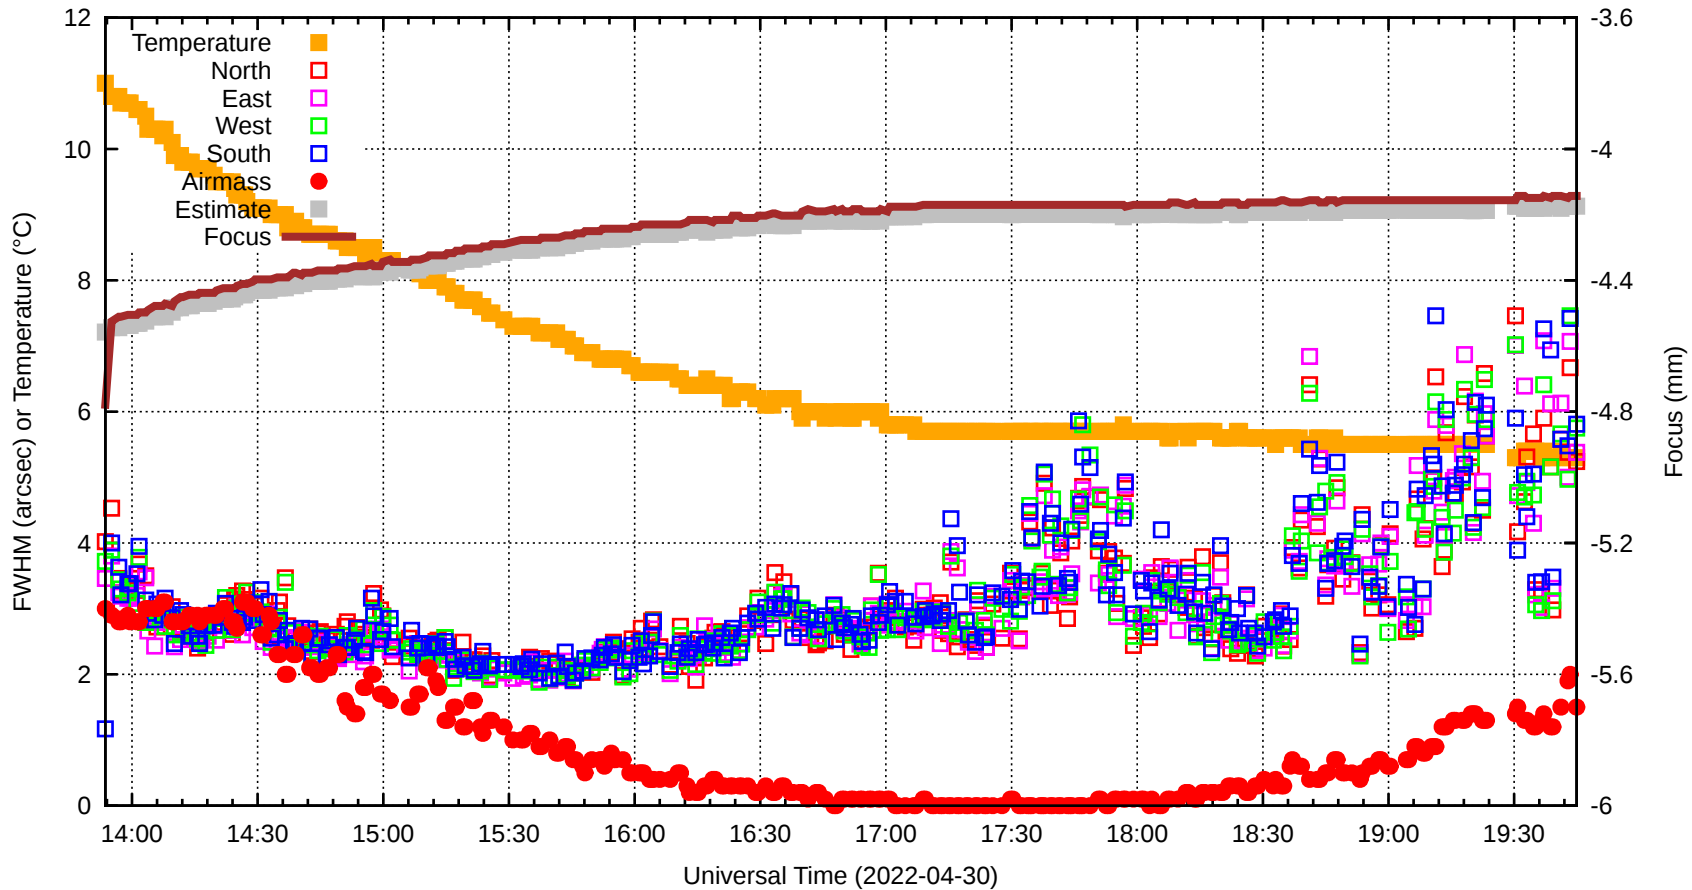

FFT (FWHM-FOCUS-TEMP) Monitoring

EST=-4.173 FOC=-4.143

0 0 0 0 0 0 0 0 0

0 0 0 0 0 0 0 0 0

0 0 0 0 0 0 0 0 0

0 0 0 0 0 0 0 0 0

0 0 0 0 0 0 0 0 0 0

0 0 0 0 0 0 0 0 0 0