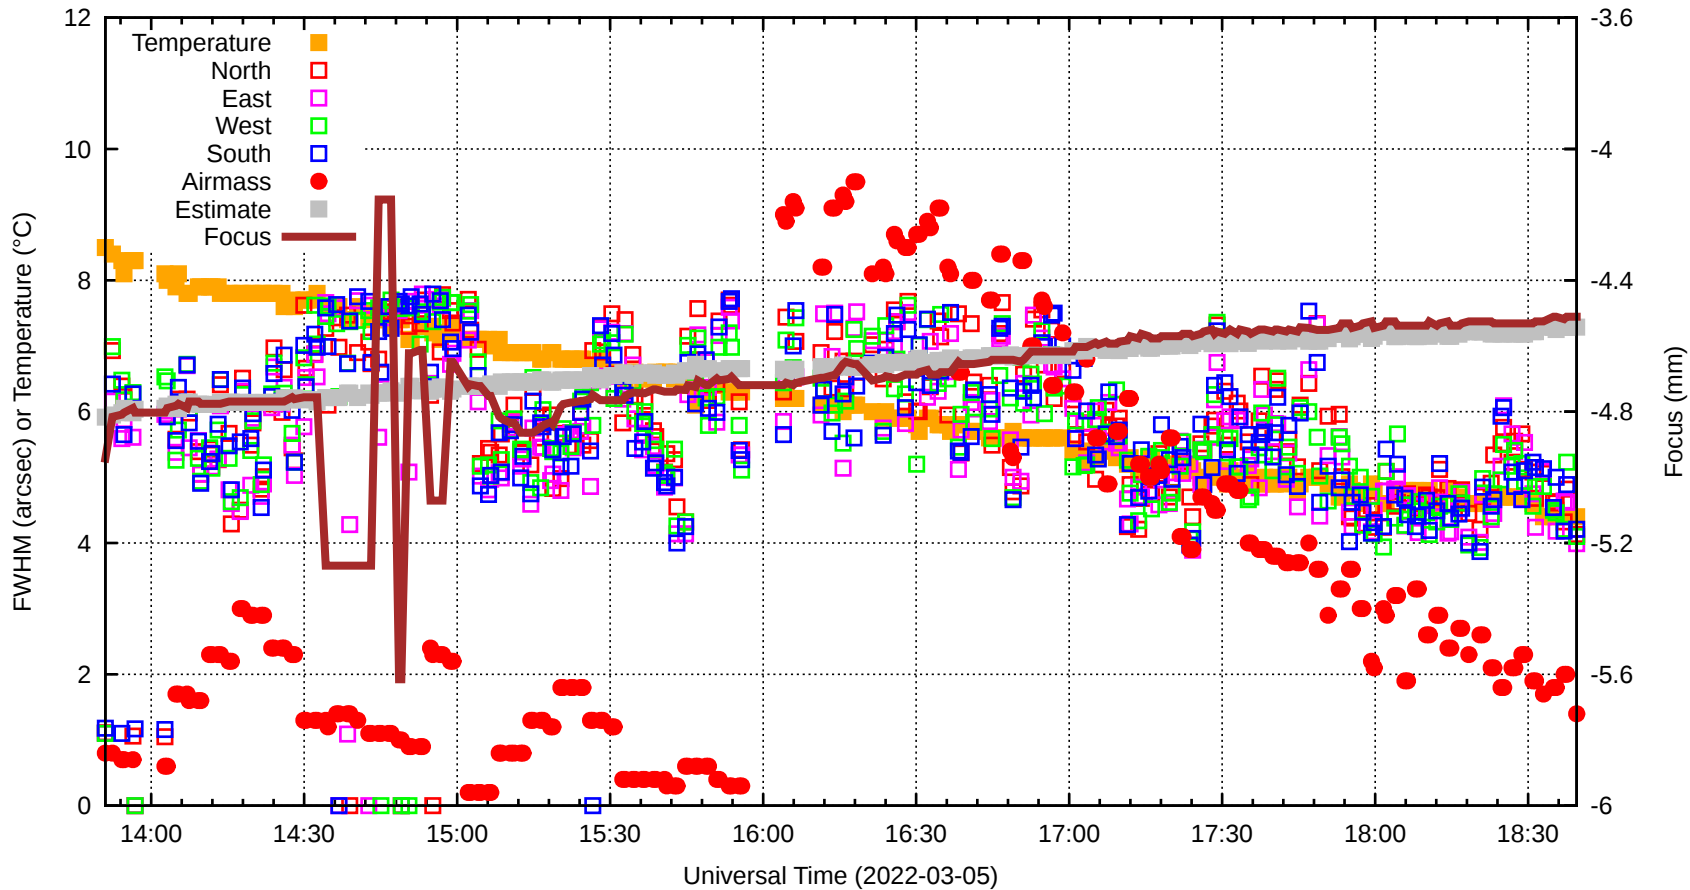

FFT (FWHM-FOCUS-TEMP) Monitoring

EST=-4.541 FOC=-4.511

0 0 0 0 0 0 0 0 0

0 0 0 0 0 0 0 0 0

0 0 0 0 0 0 0 0 0

0 0 0 0 0 0 0 0 0

0 0 0 0 0 0 0 0 0

0 0 0 0 0 0 0 0 0