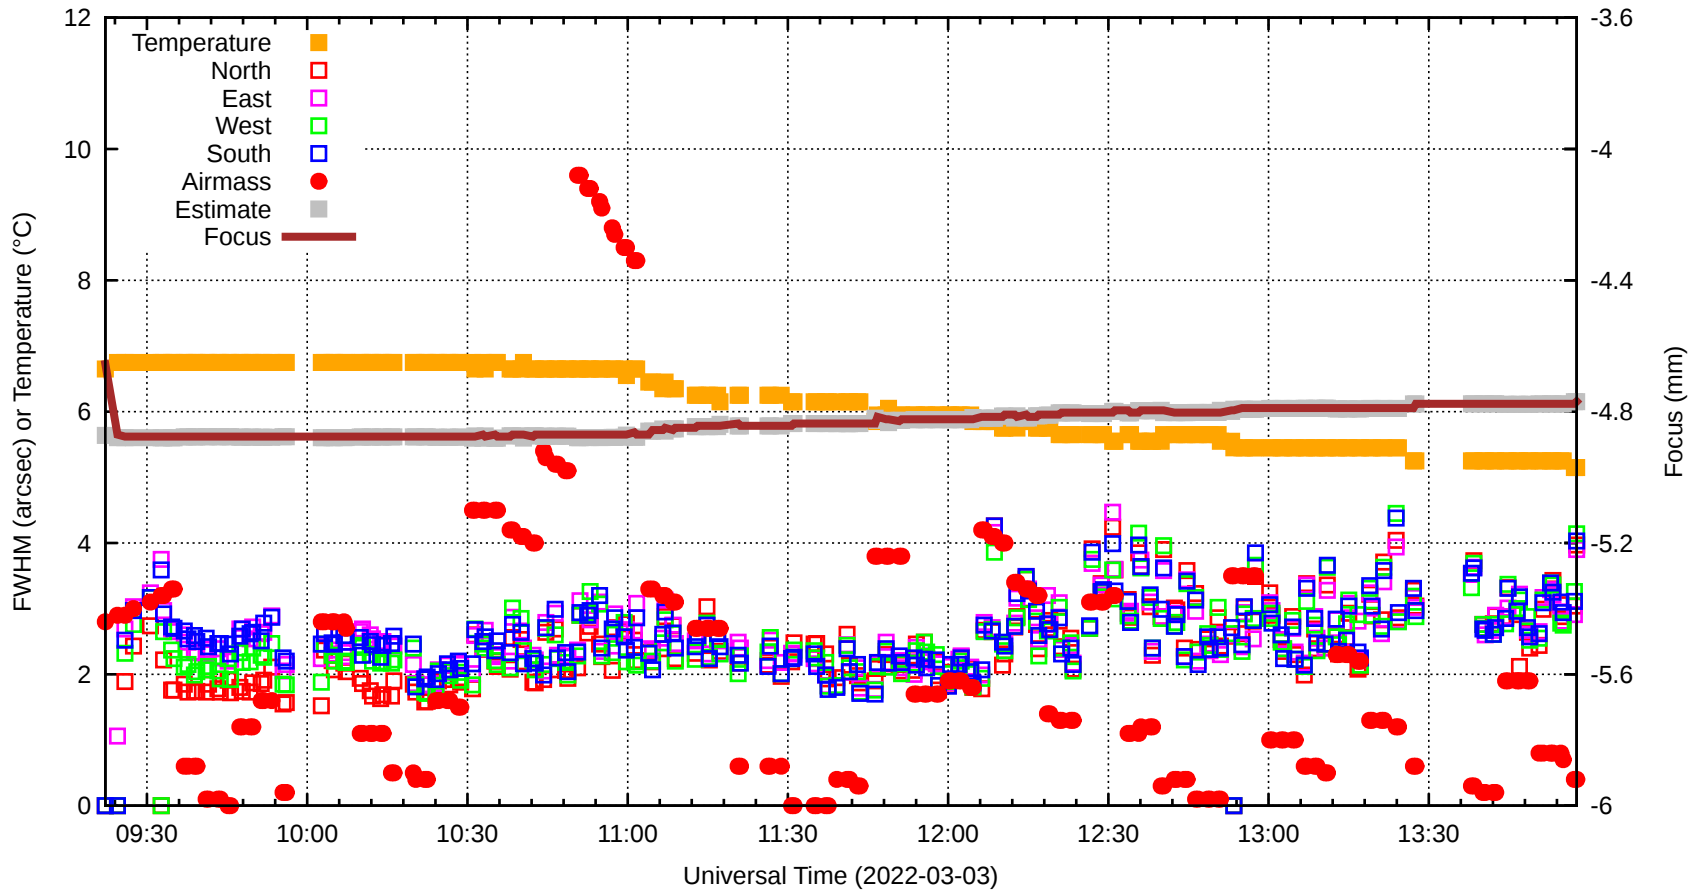

FFT (FWHM-FOCUS-TEMP) Monitoring

EST=-4.769 FOC=-4.769

sdN=0.0

fwN=0.00

sdE=0.0

20220303T092212.0001.fits

sdW=0.0

SecZ=1.28