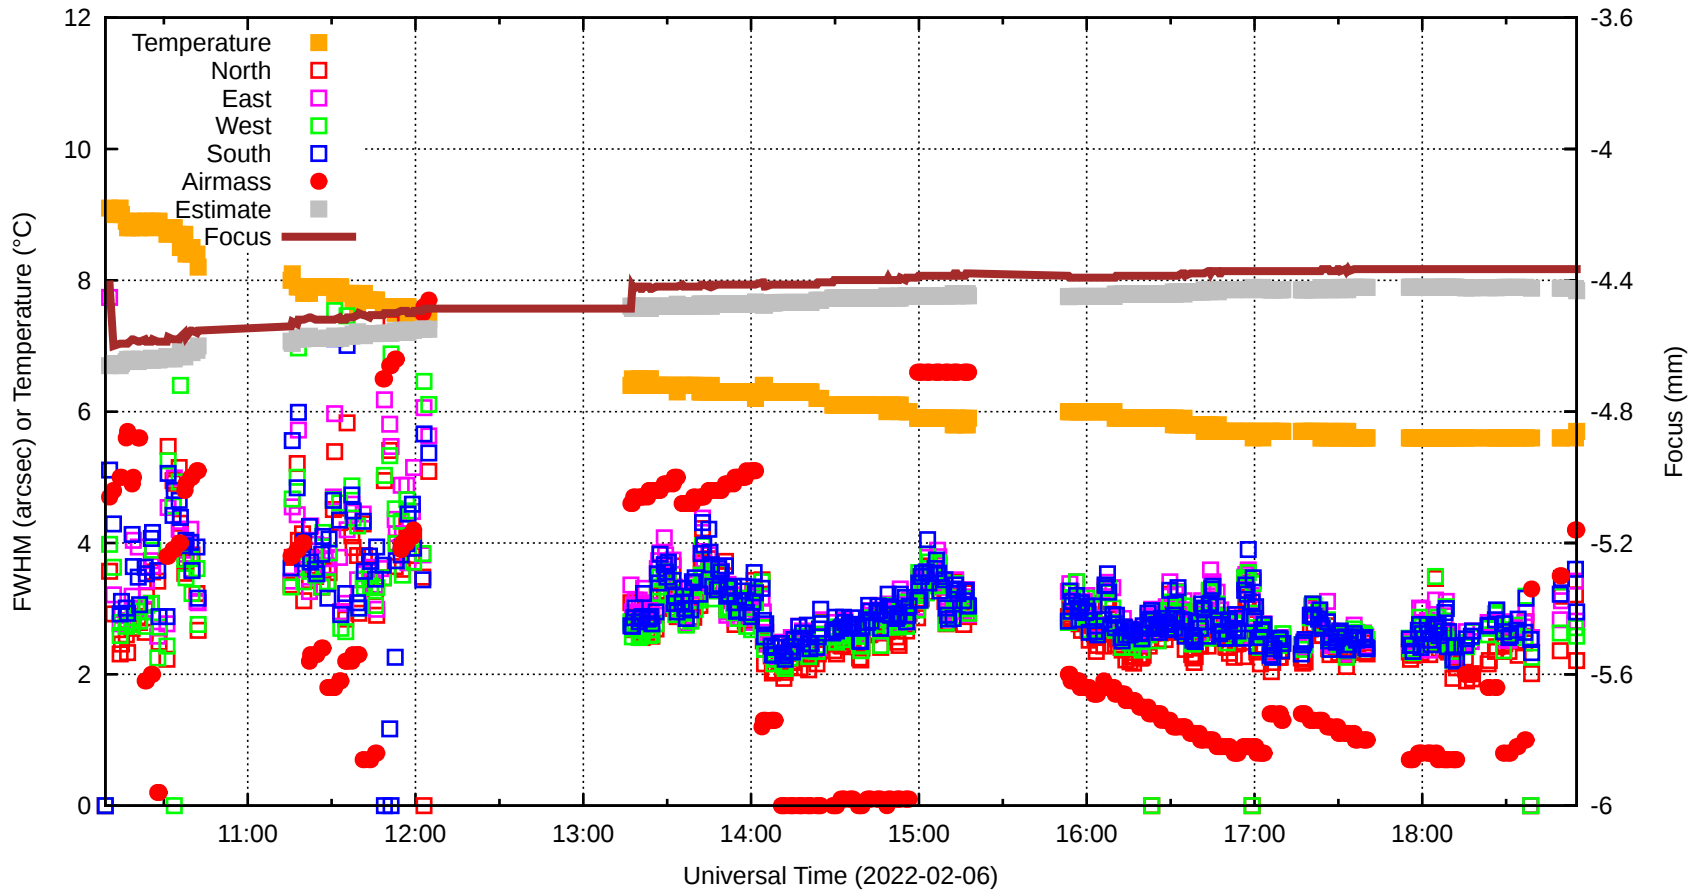

FFT (FWHM-FOCUS-TEMP) Monitoring

EST=-4.427 FOC=-4.366

sdE=0.0

20220206T100905.0001.fits

SecZ=
Focus=
TiltEW=
TiltNS=
ESW=
T123=
ALT/AZ=

fwE=0.00

0 0 0 0 0 0 0 0 0

0 0 0 0 0 0 0 0 0