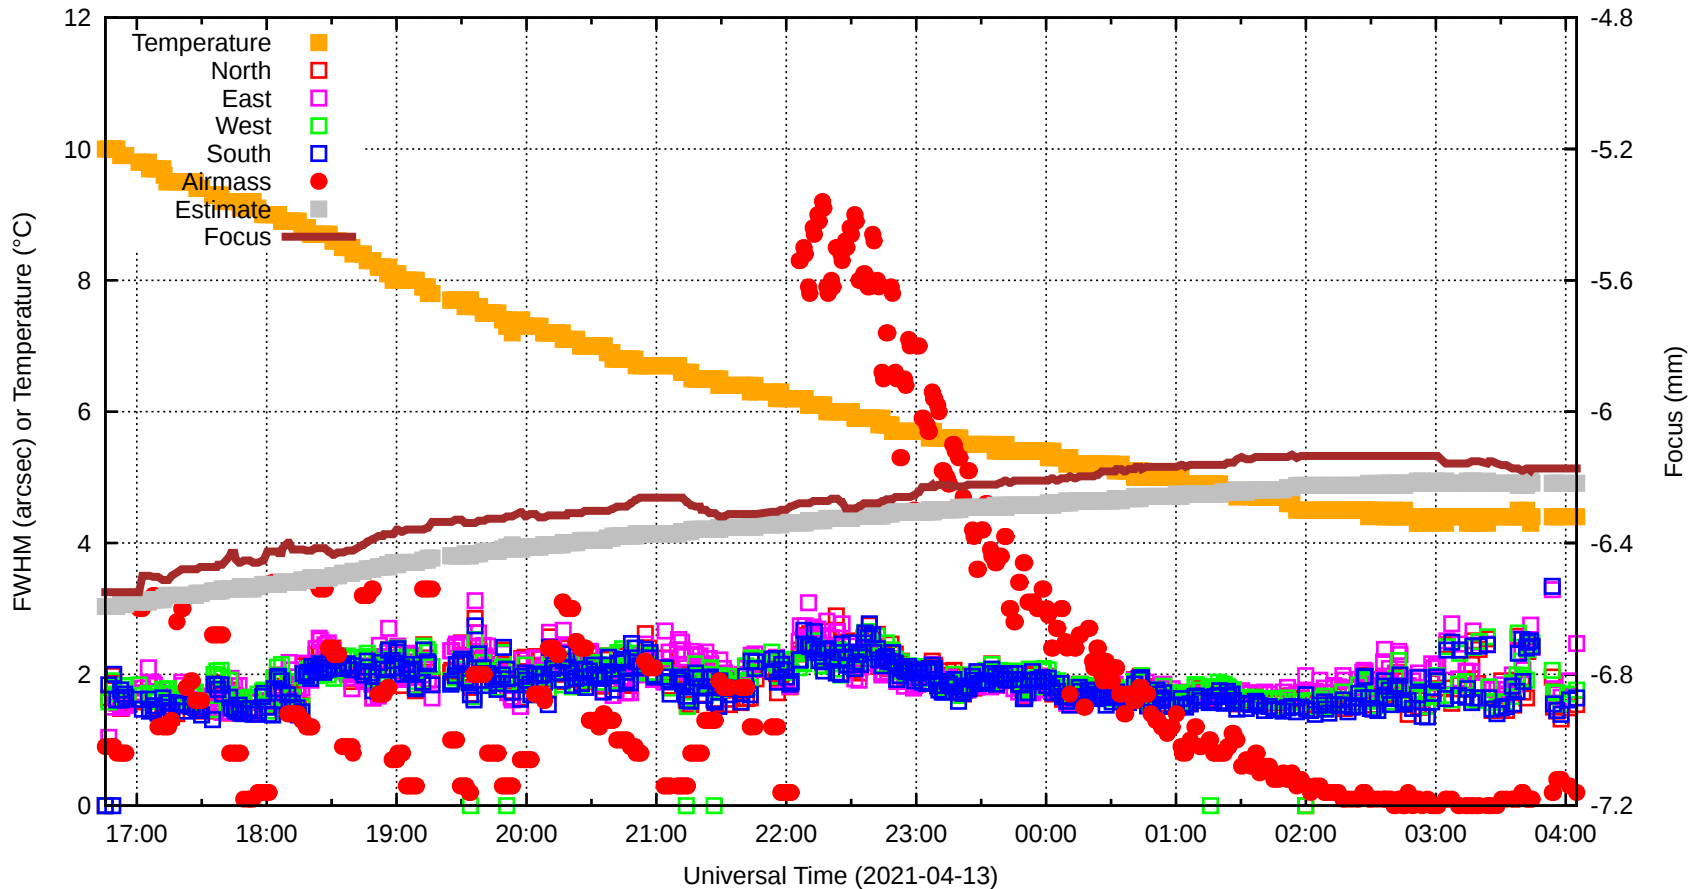

# FFT (FWHM-FOCUS-TEMP) Monitoring

EST=-6.218 FOC=-6.173

sdN=0.0

fwN=0.00

sdE=0.0

20210413T164529.0001.fits

sdW=0.0

SecZ=1.09