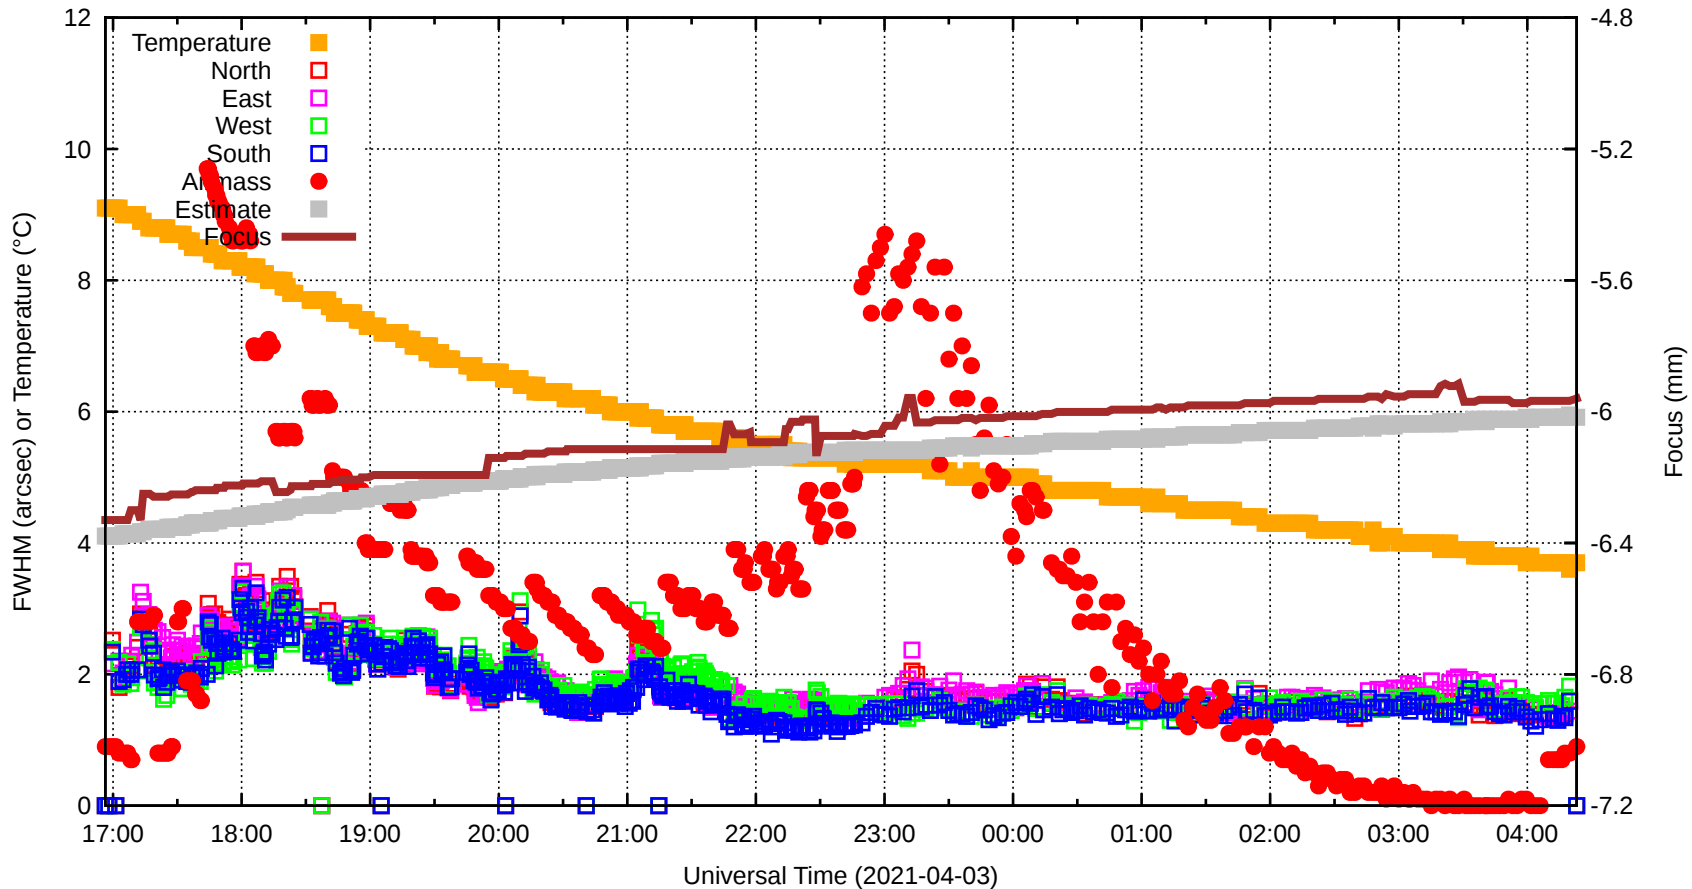

FFT (FWHM-FOCUS-TEMP) Monitoring

EST=-6.017 FOC=-5.960

0 0 0 0 0 0 0 0 0

0 0 0 0 0 0 0 0 0

0 0 0 0 0 0 0 0 0

0 0 0 0 0 0 0 0 0

0 0 0 0 0 0 0 0 0

0 0 0 0 0 0 0 0 0 0