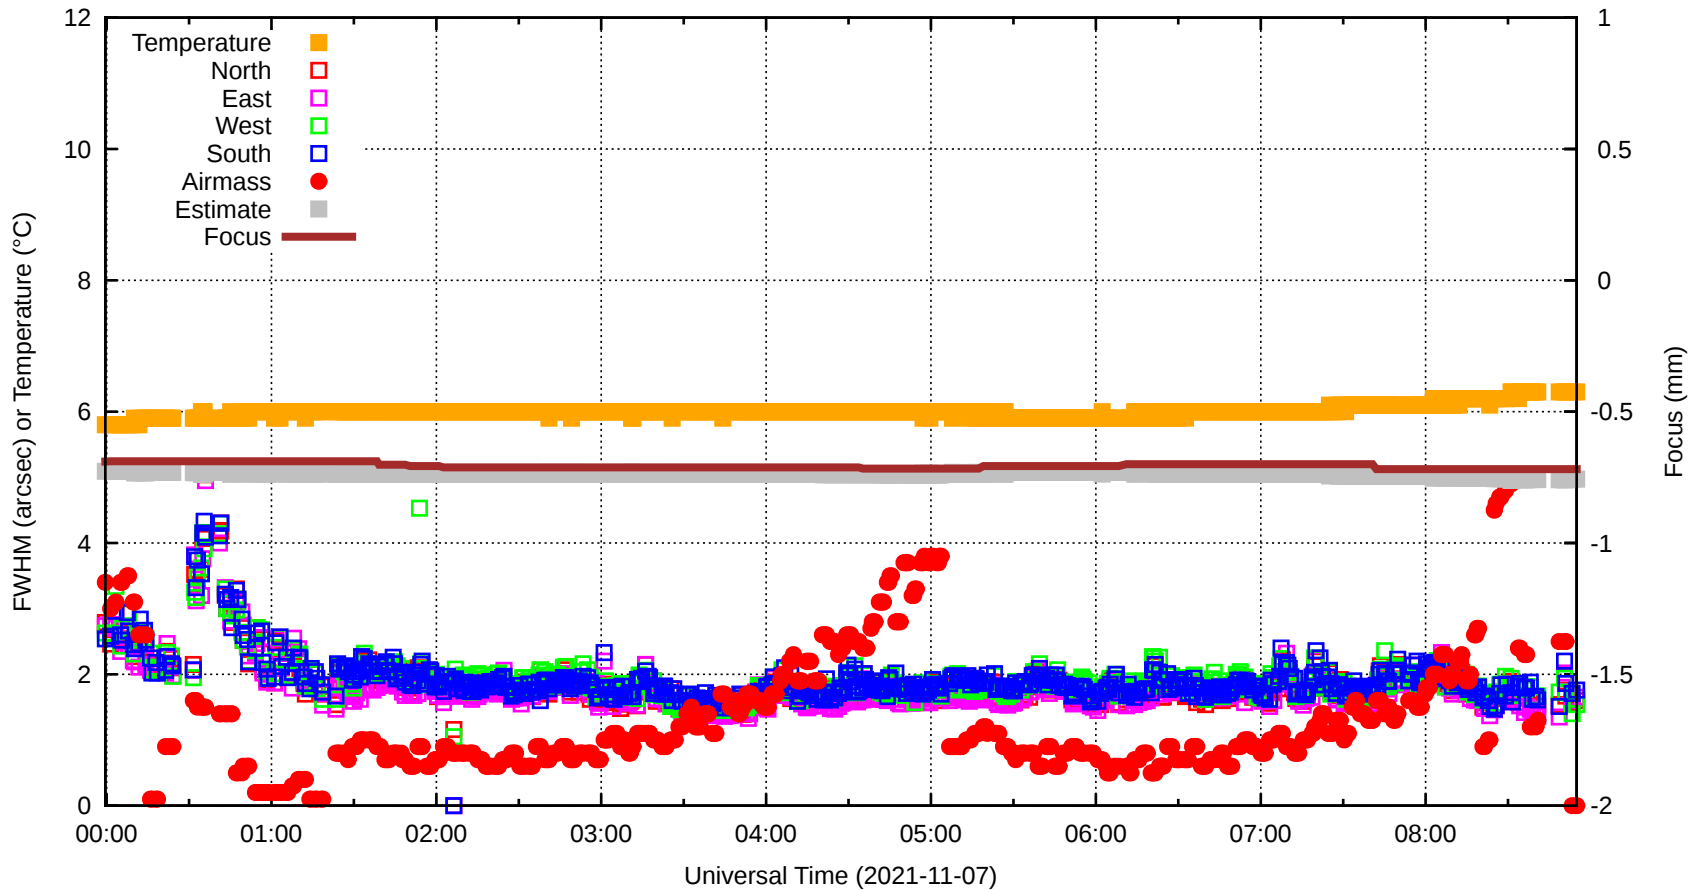

FFT (FWHM-FOCUS-TEMP) Monitoring

EST=-0.757 FOC=-0.719

0

0

0

0

0

0