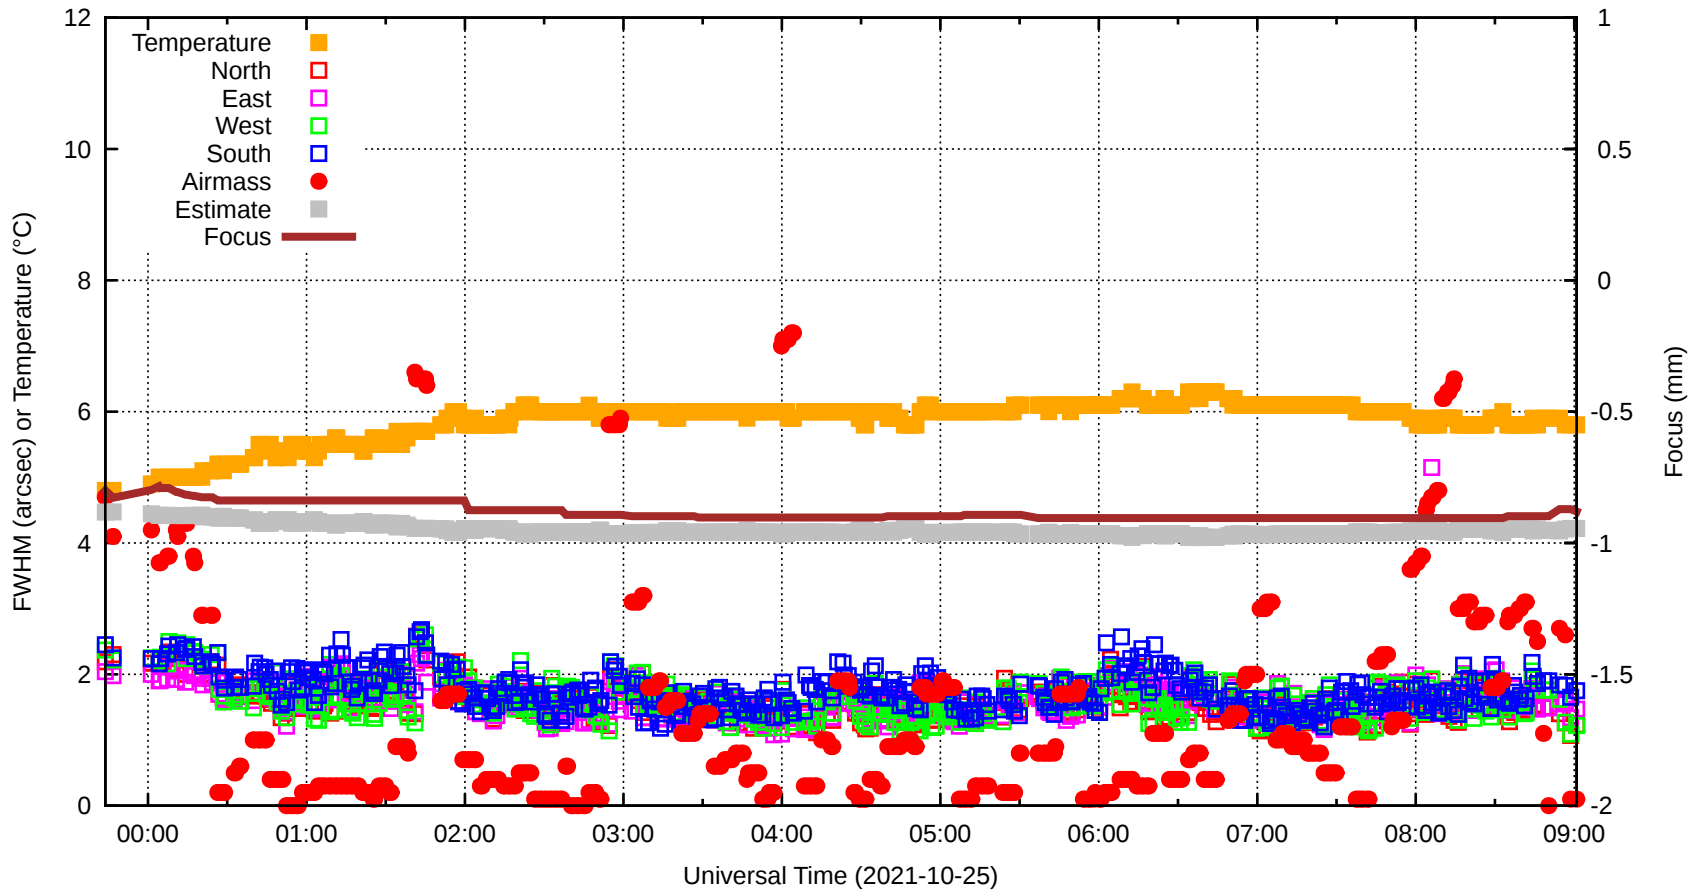

FFT (FWHM-FOCUS-TEMP) Monitoring

EST=-0.945 FOC=-0.880

0

0

0

0

0

0