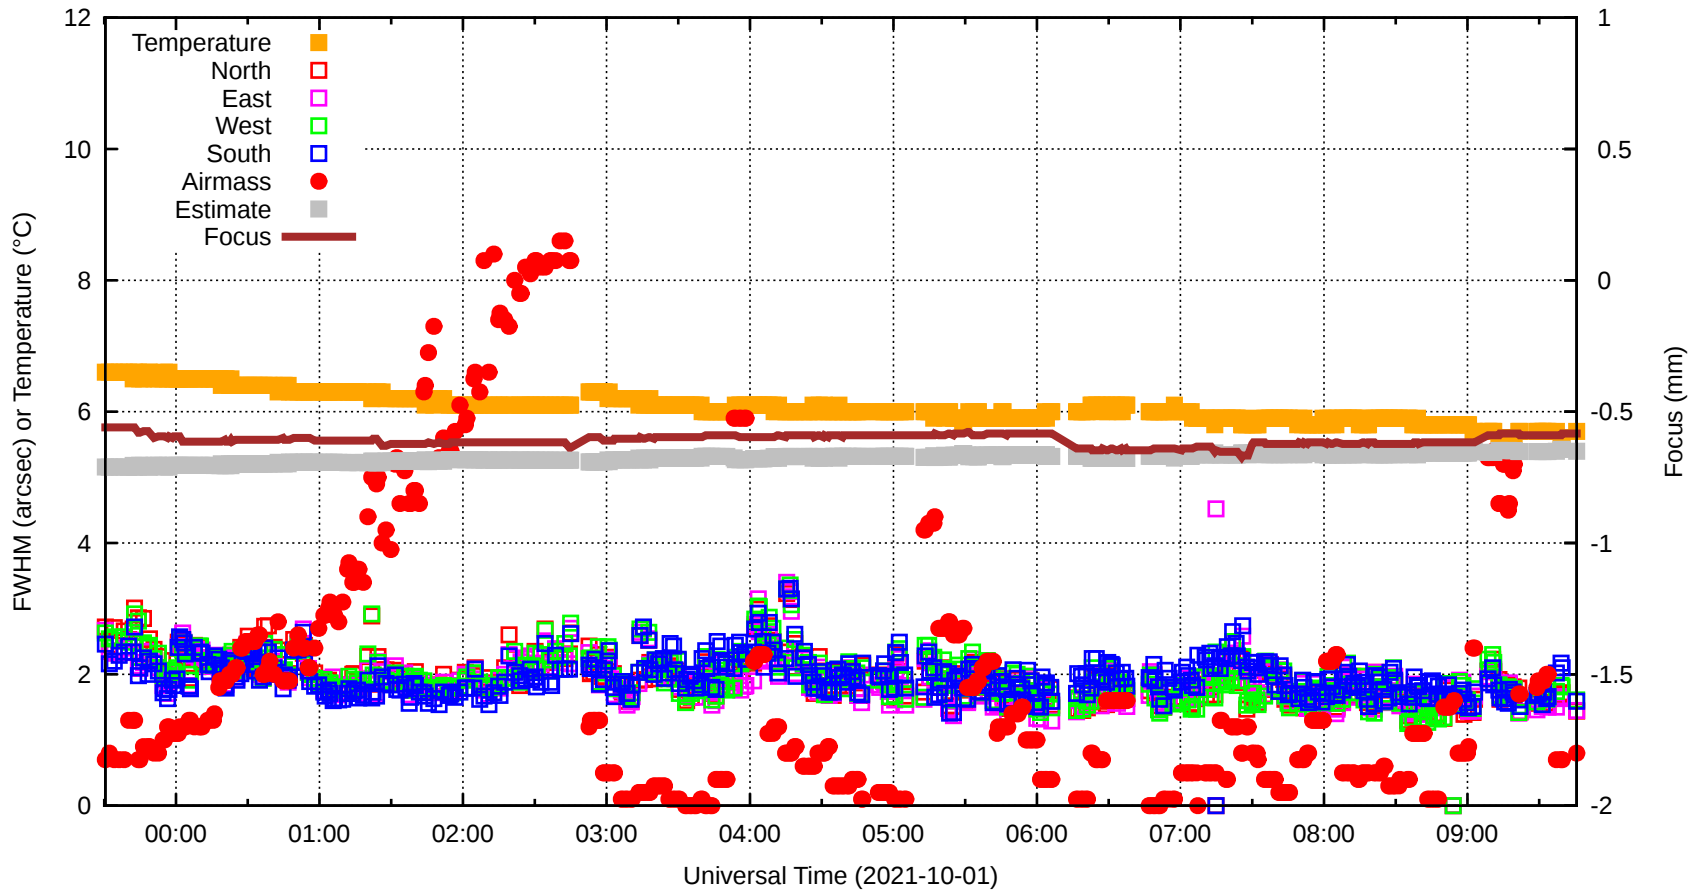

# FFT (FWHM-FOCUS-TEMP) Monitoring

EST=-0.650 FOC=-0.583

0 0 0 0 0 0 0 0 0

0

0

0

0

0