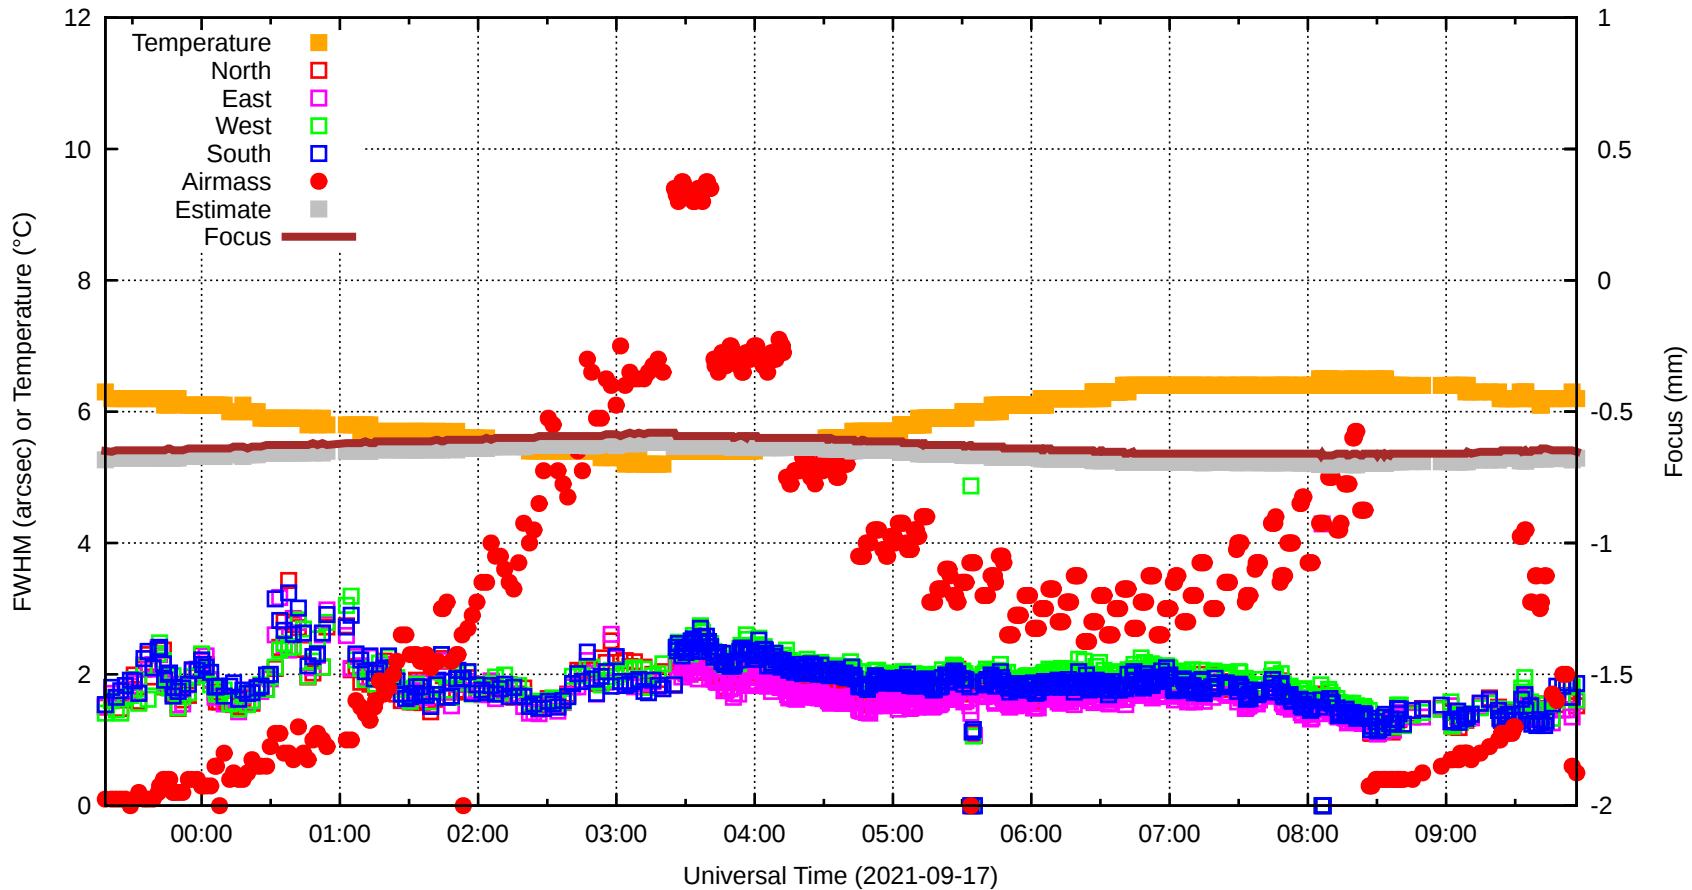

FFT (FWHM-FOCUS-TEMP) Monitoring

EST=-0.677 FOC=-0.653

0 0 0 0 0 0 0 0 0

0 0 0 0 0 0 0 0 0

0 0 0 0 0 0 0 0 0

0 0 0 0 0 0 0 0 0

0 0 0 0 0 0 0 0 0

0