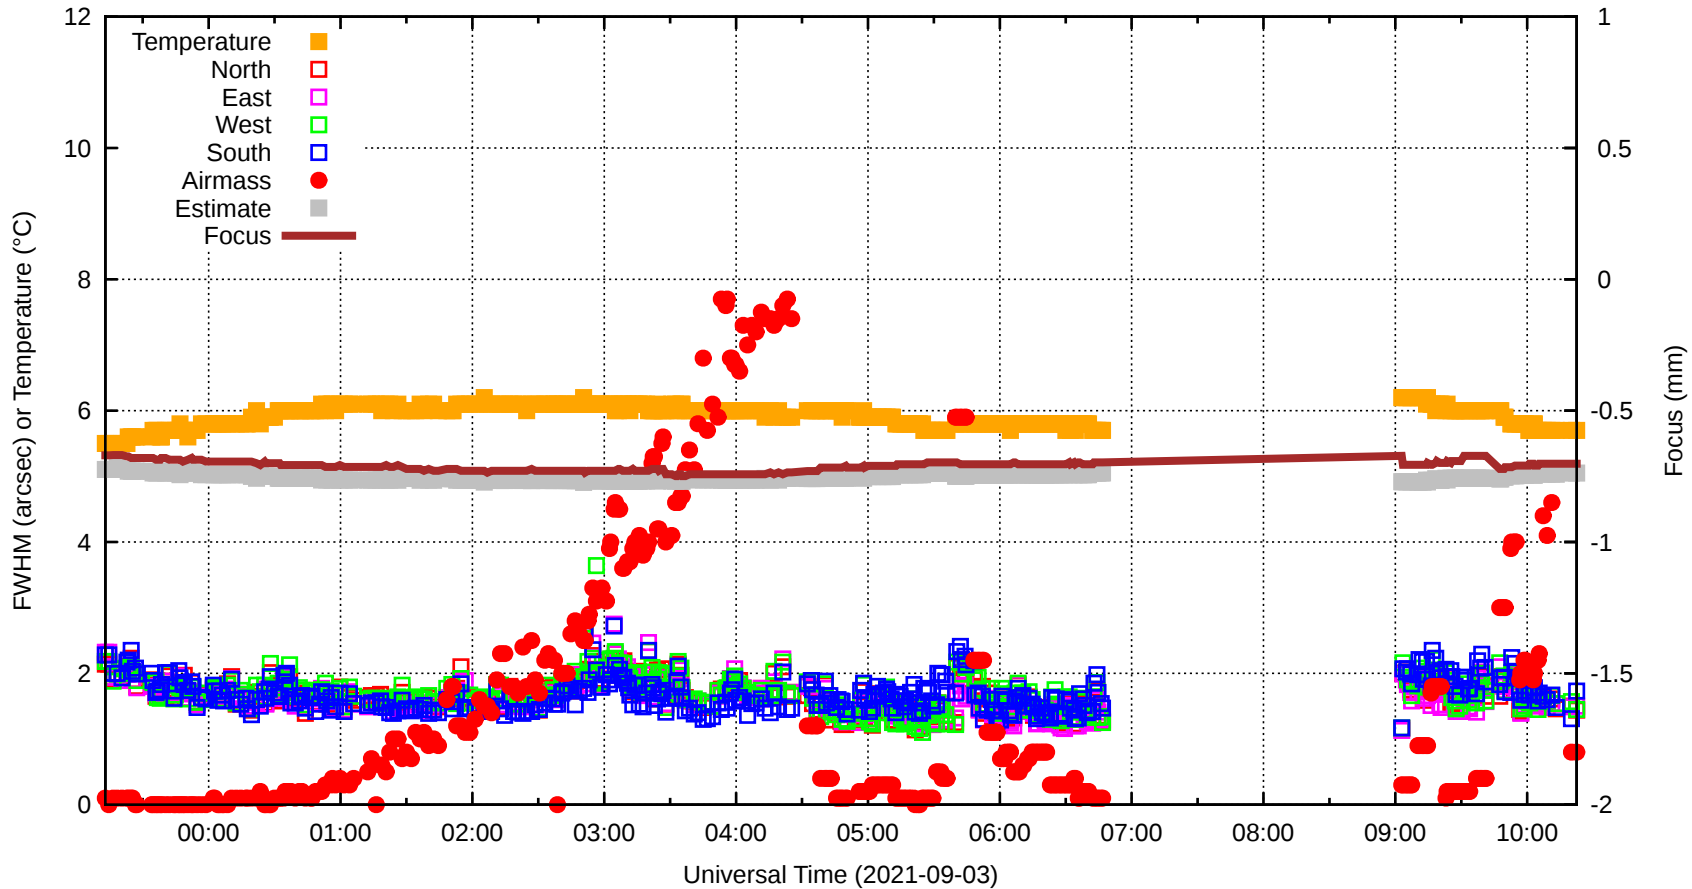

FFT (FWHM-FOCUS-TEMP) Monitoring

EST=-0.737 FOC=-0.702

0 0 0 0 0 0 0 0 0 0

0 0 0 0 0 0 0 0 0

0 0 0 0 0 0 0 0 0

0 0 0 0 0 0 0 0 0

0 0 0 0 0 0 0 0 0

0 0 0 0 0 0 0 0 0