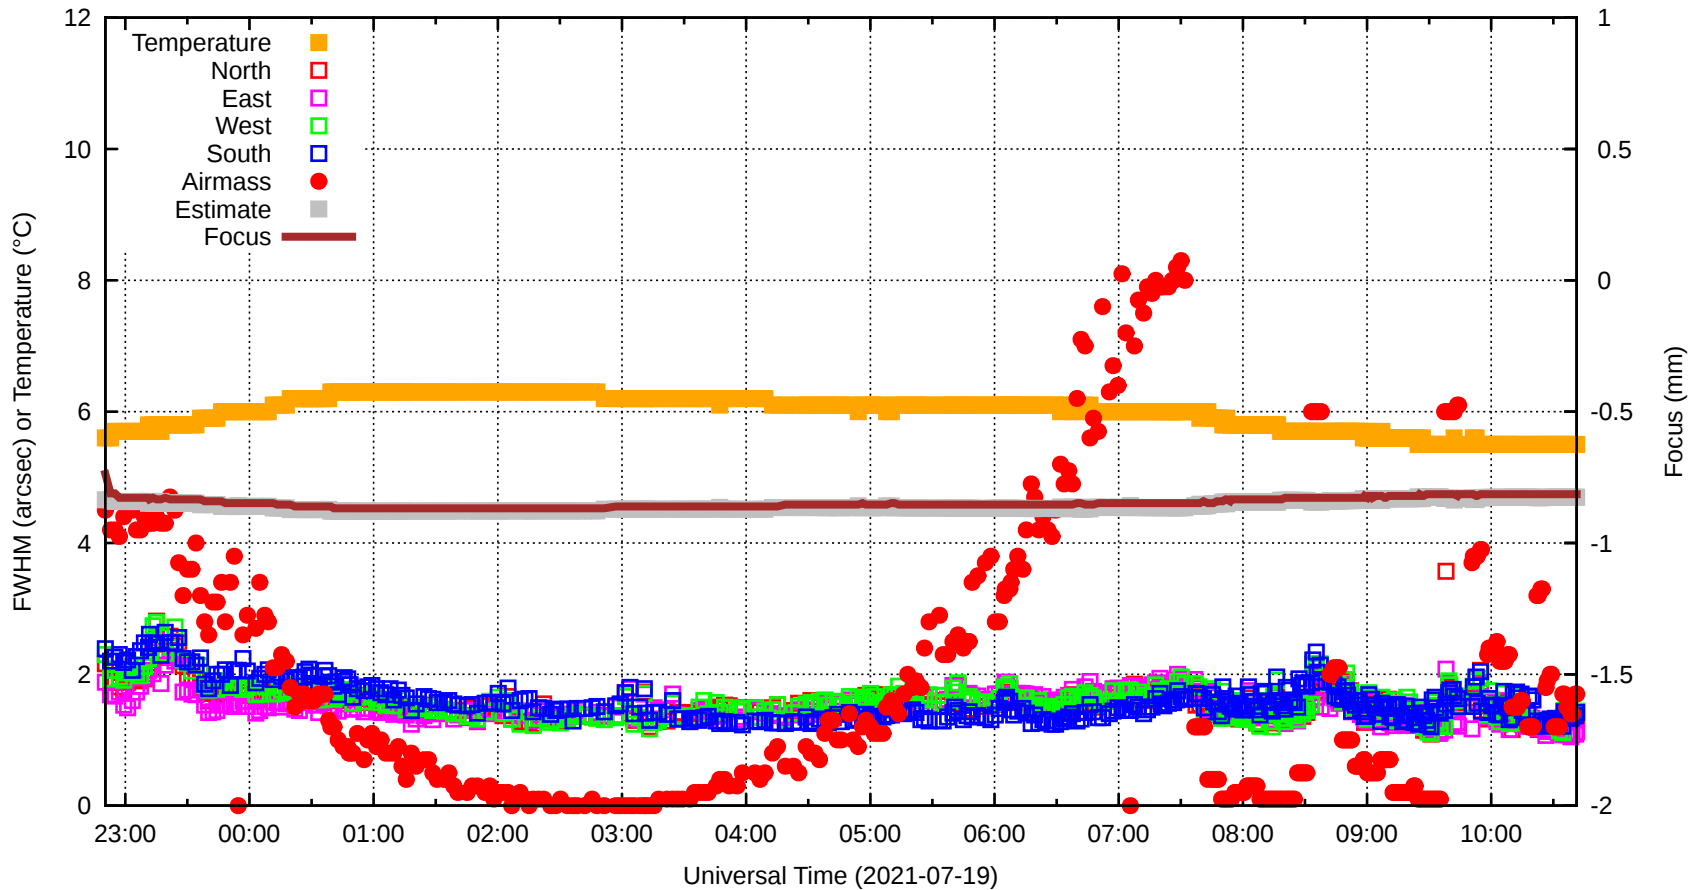

# FFT (FWHM-FOCUS-TEMP) Monitoring

EST=-0.824 FOC=-0.814

0 0 0 0 0 0 0 0 0

0

0

0

0

0